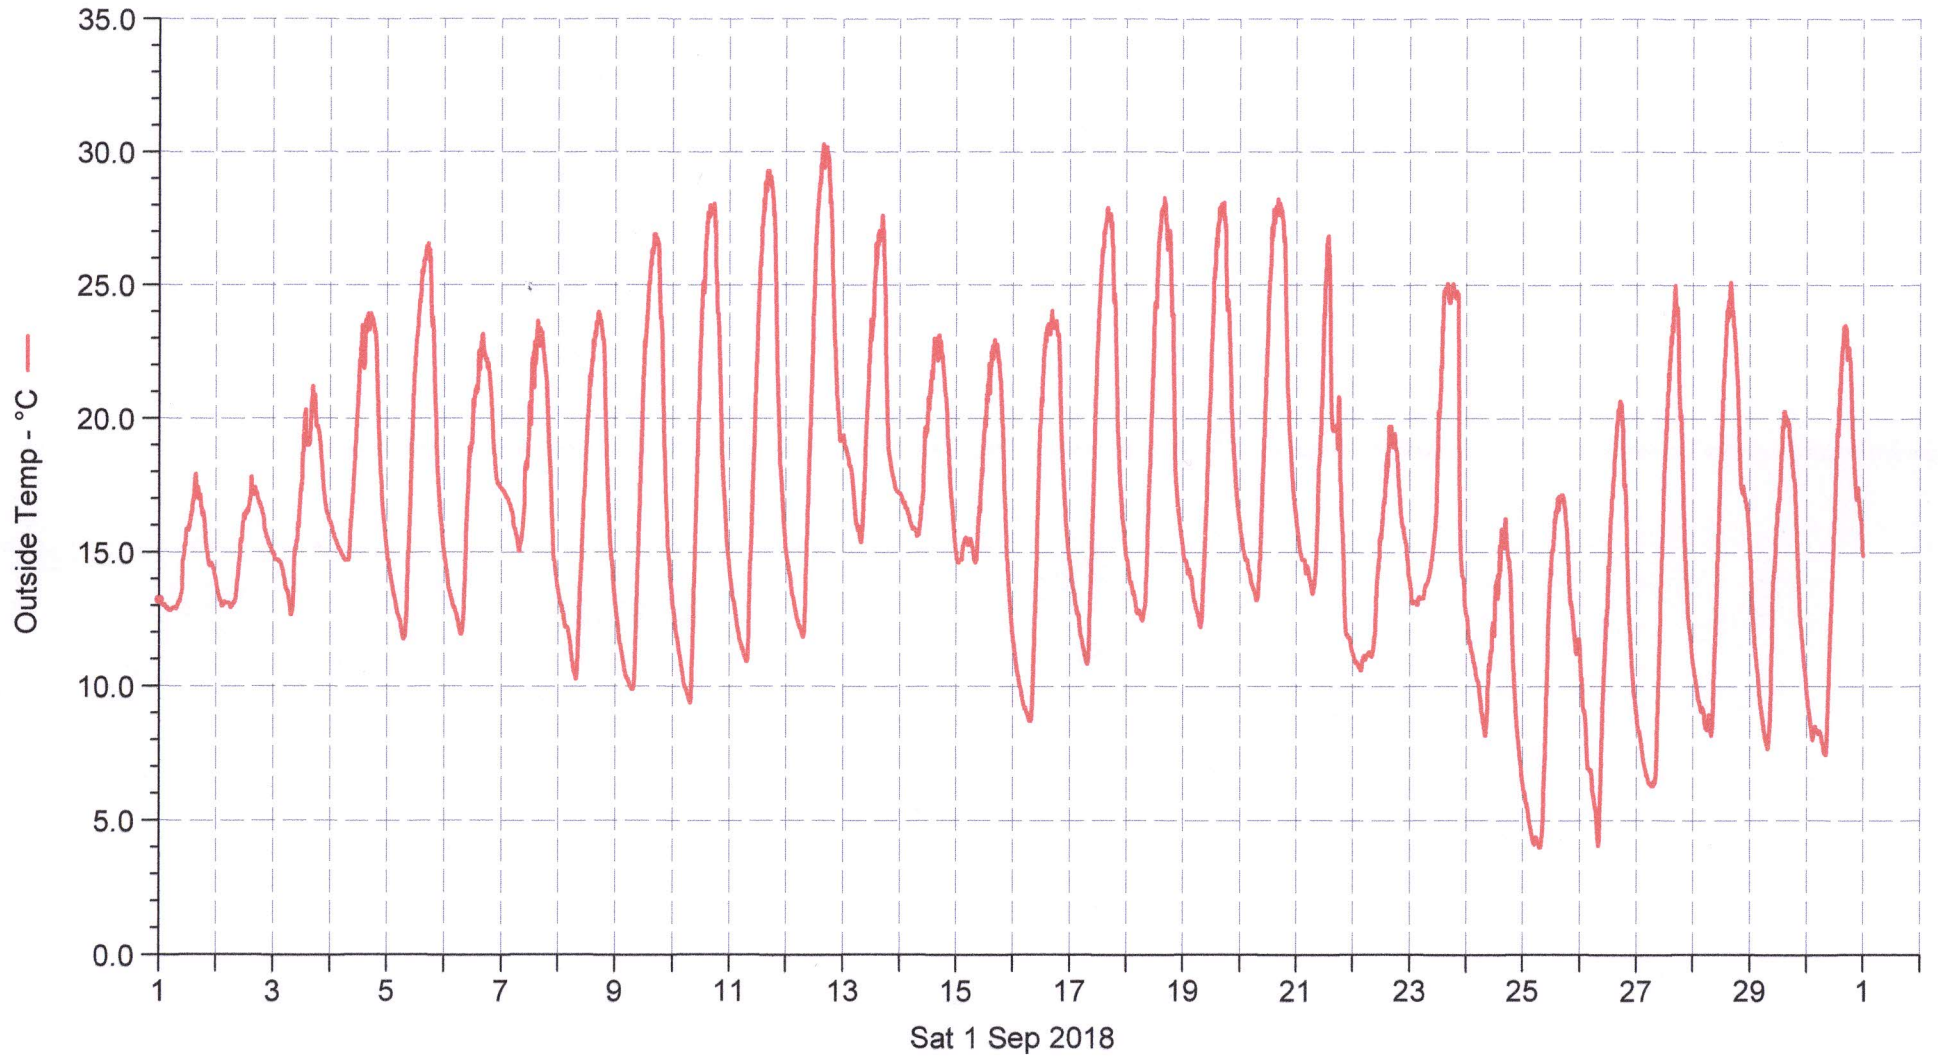

# Wetterstation (B) Hauptstrasse

■ Outside Temp