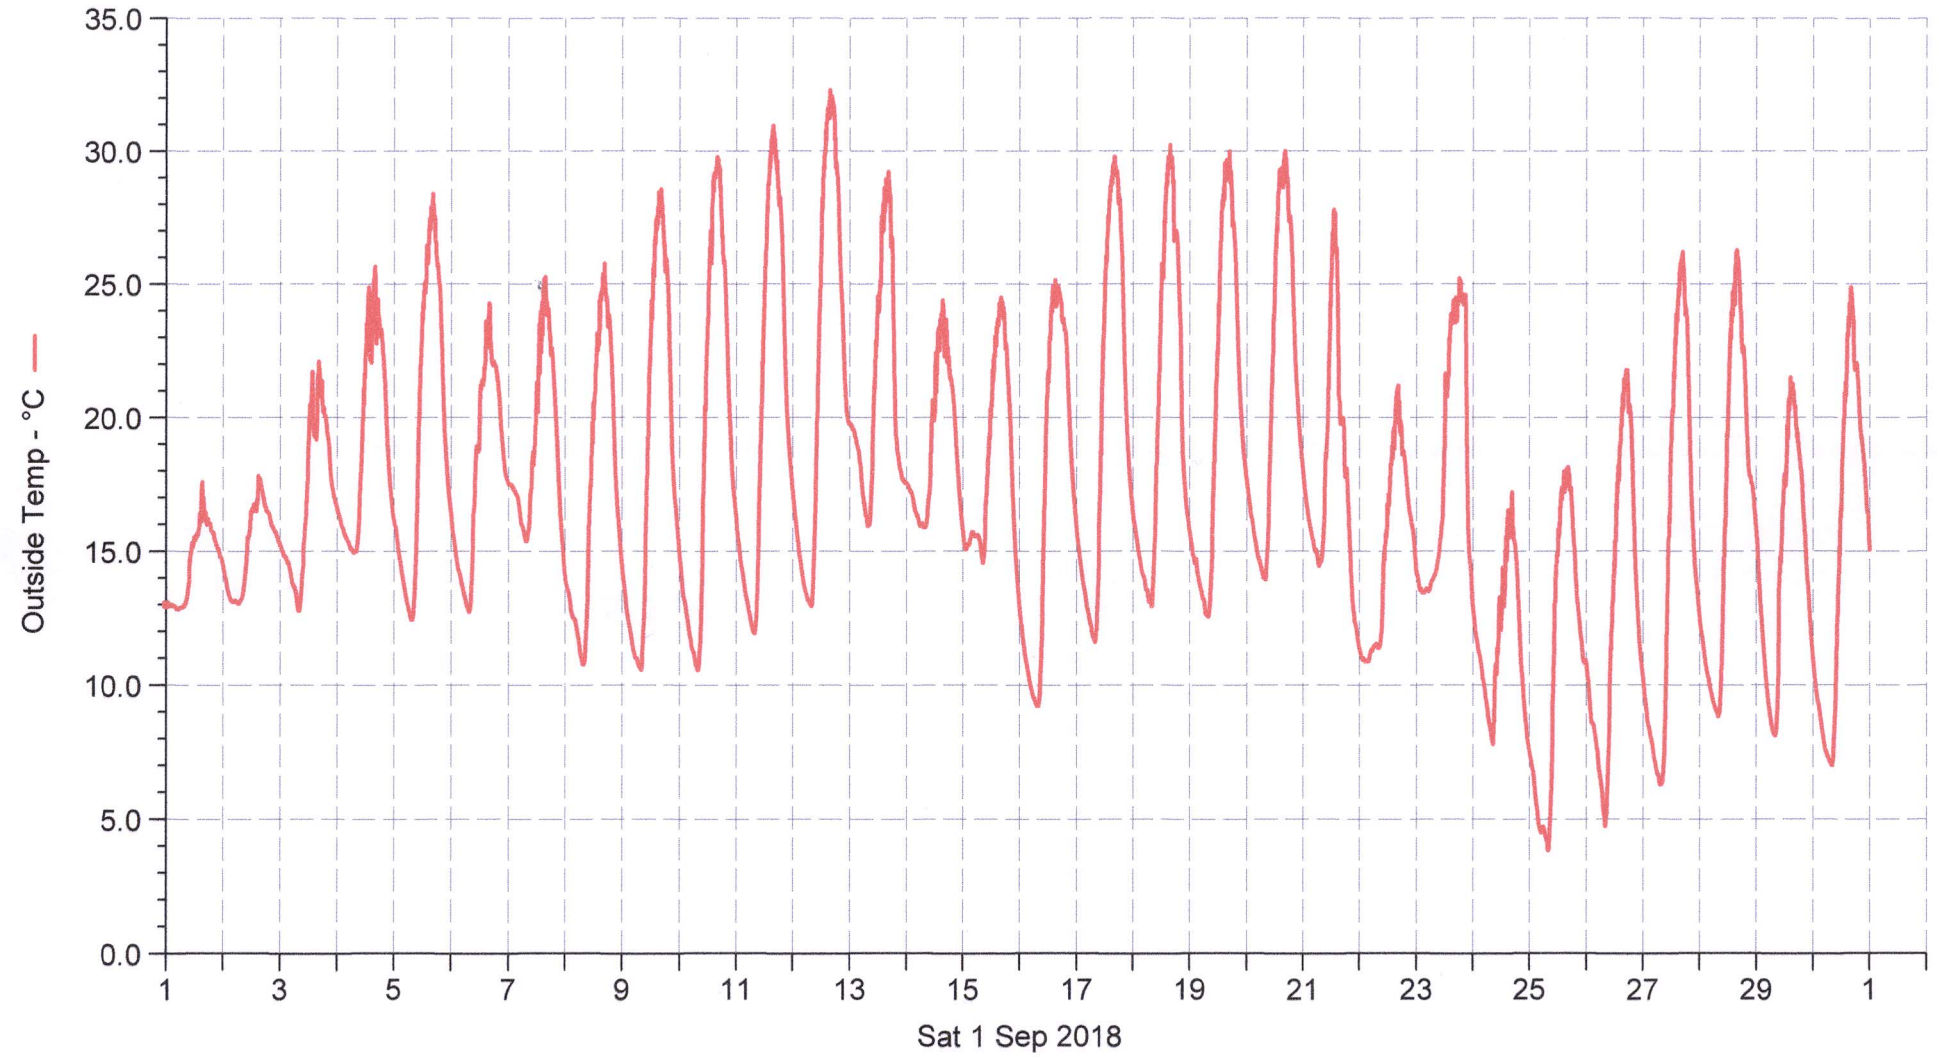

# Wetterstation (A) Schulstrasse

■ Outside Temp