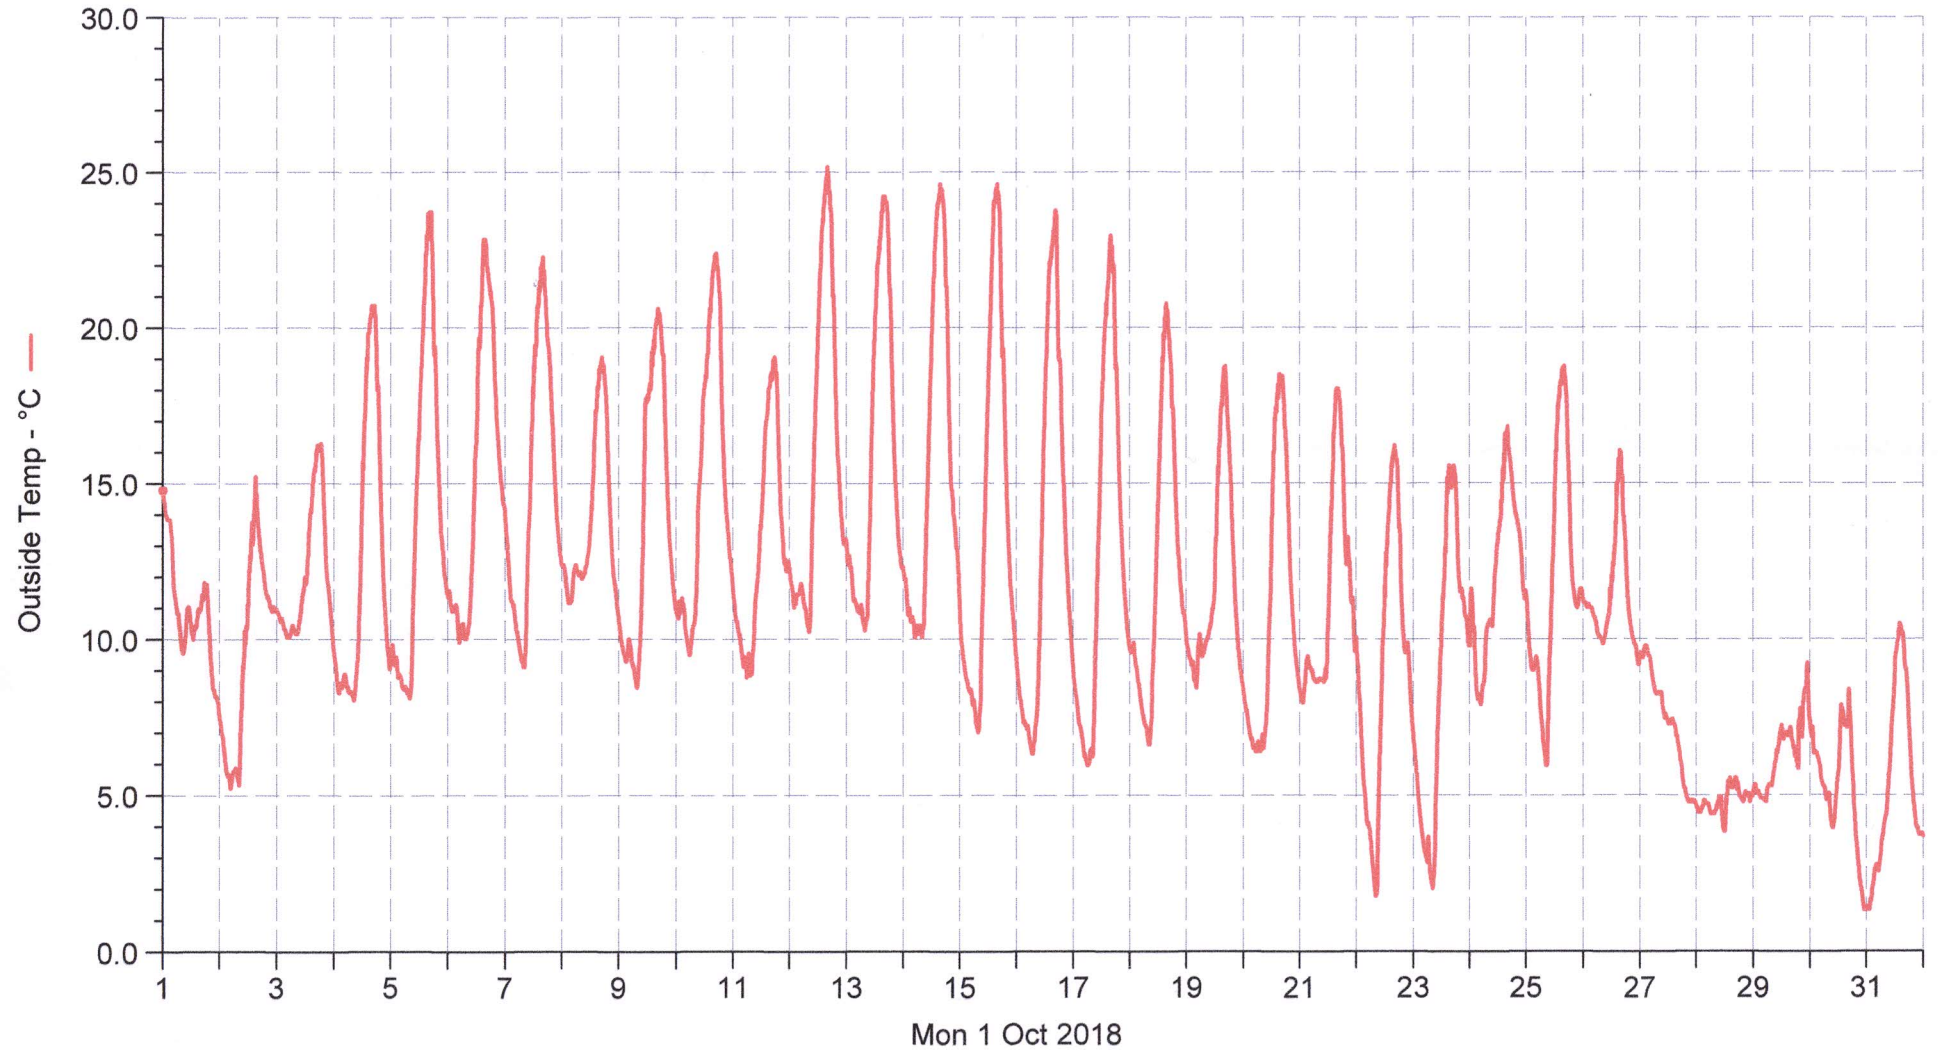

Wetterstation (B) Hauptstrasse

■ Outside Temp