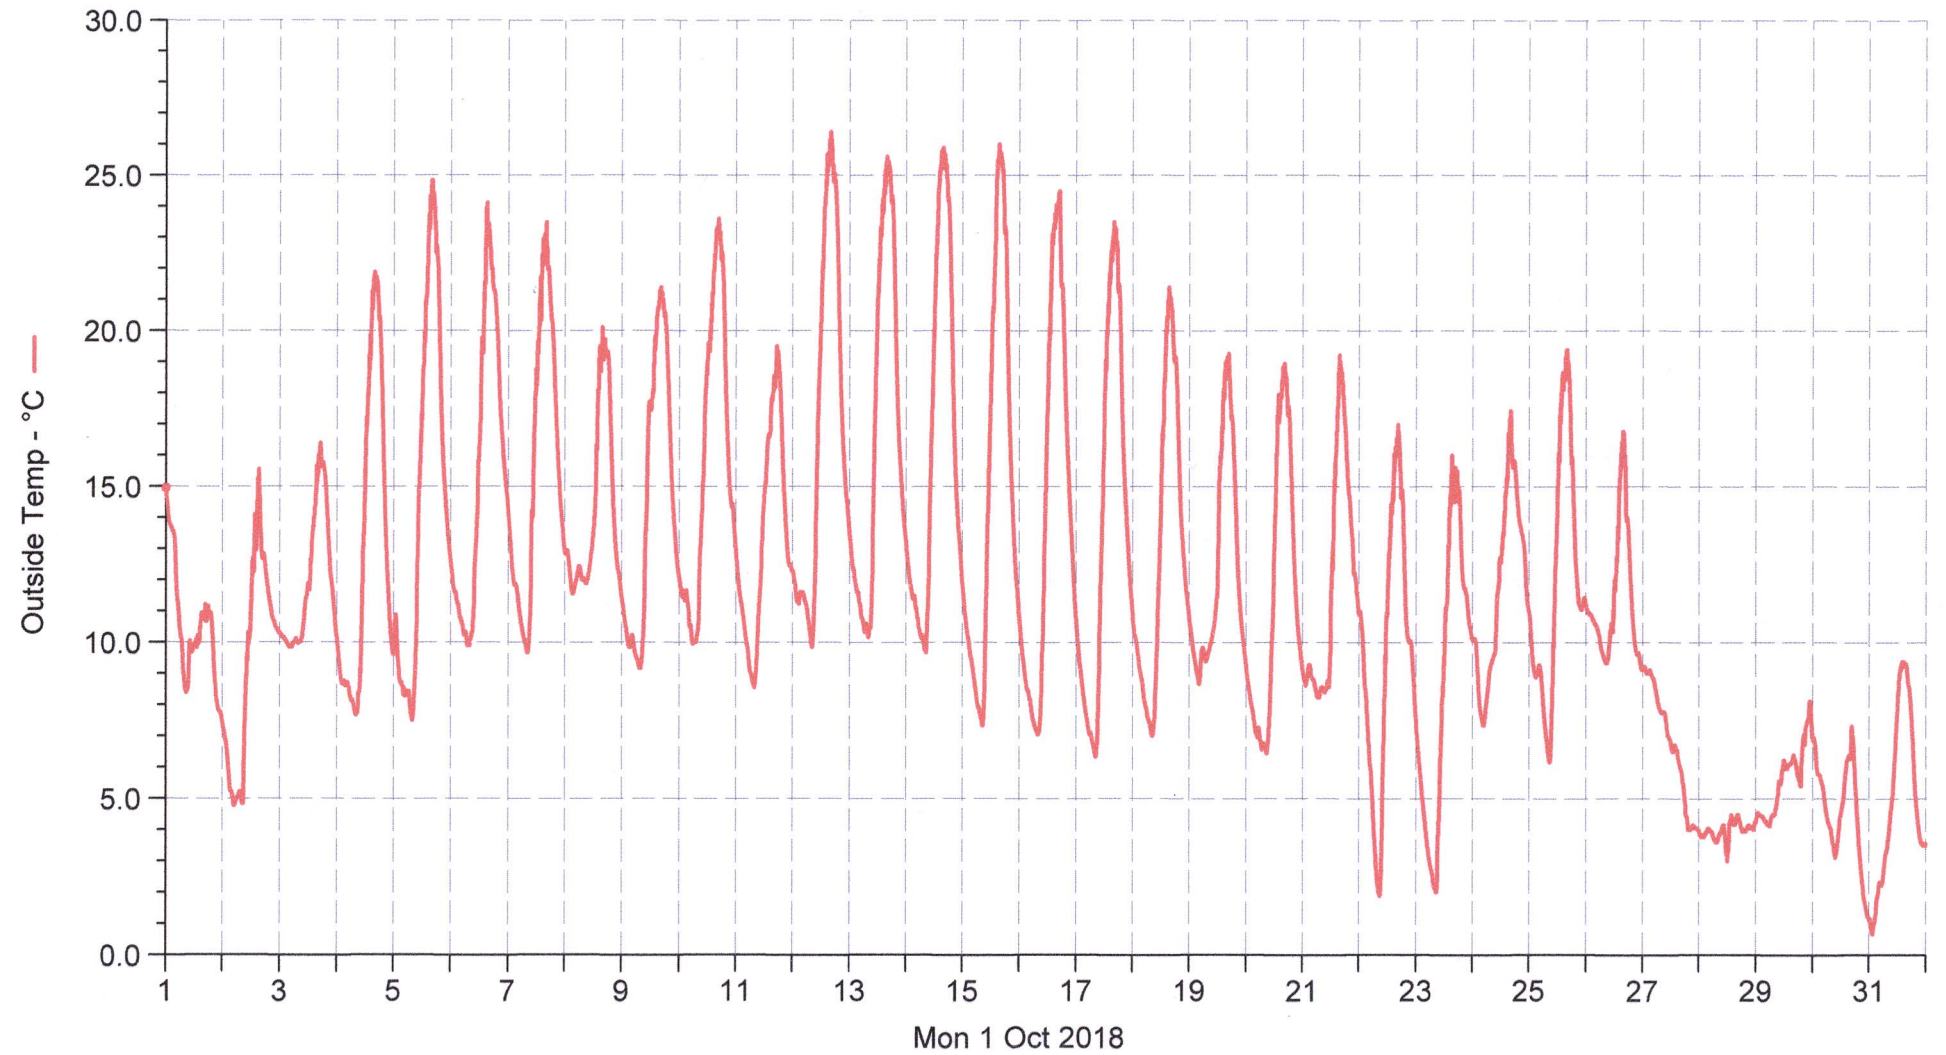

# Wetterstation (A) Schulstrasse

■ Outside Temp