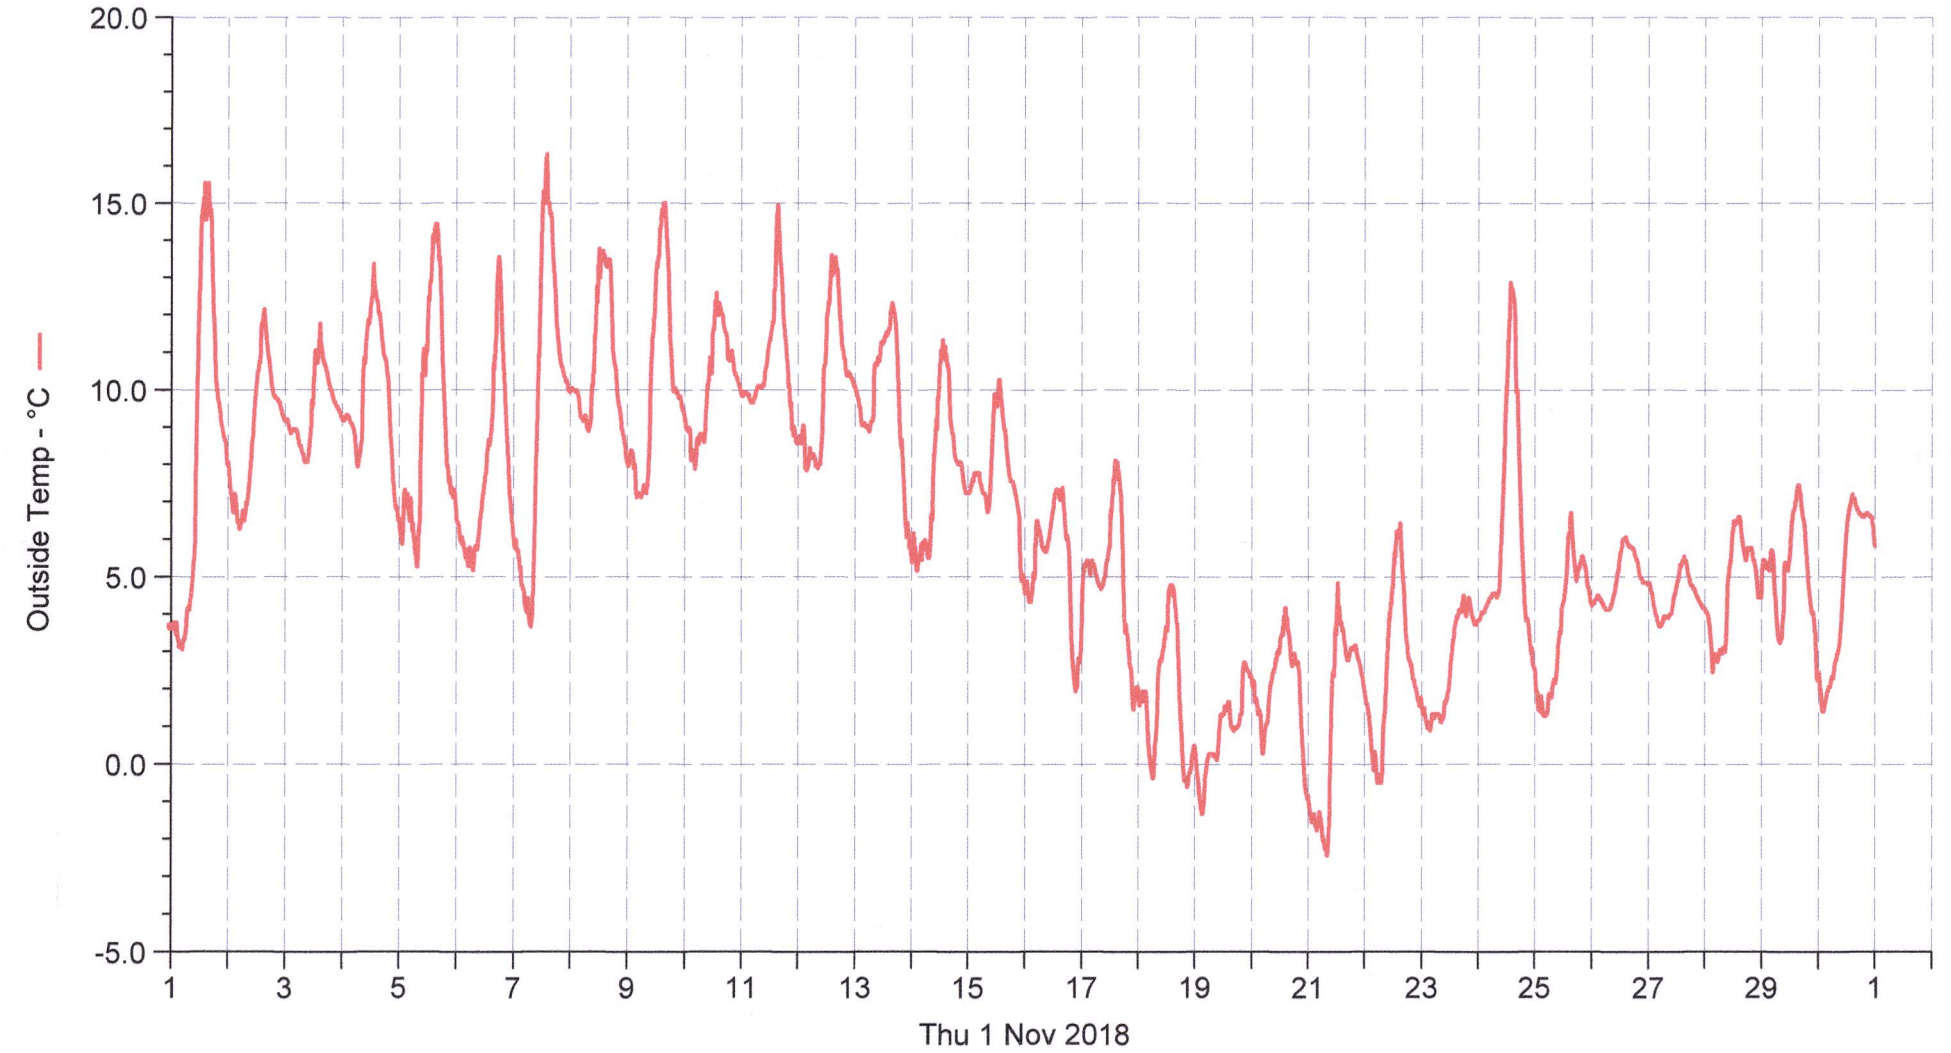

# Wetterstation (B) Hauptstrasse

■ Outside Temp