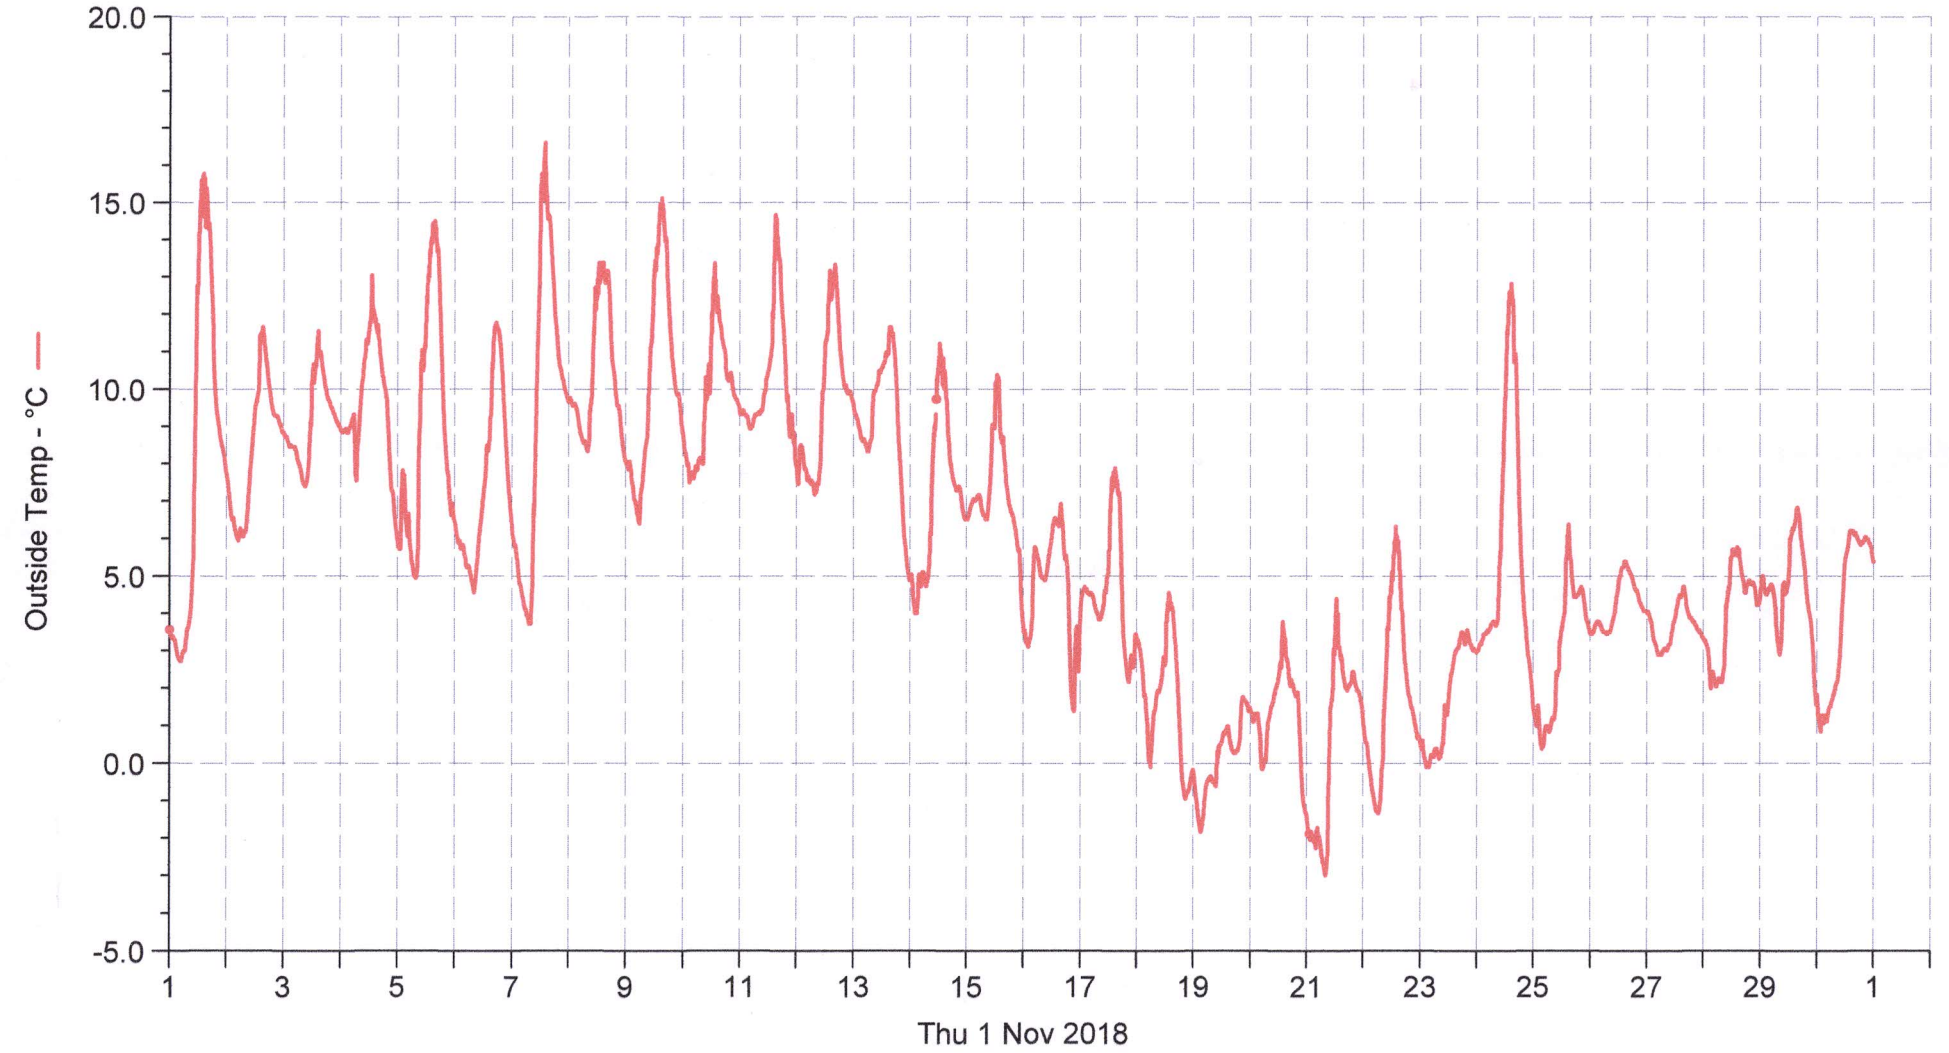

# Wetterstation (A) Schulstrasse

■ Outside Temp