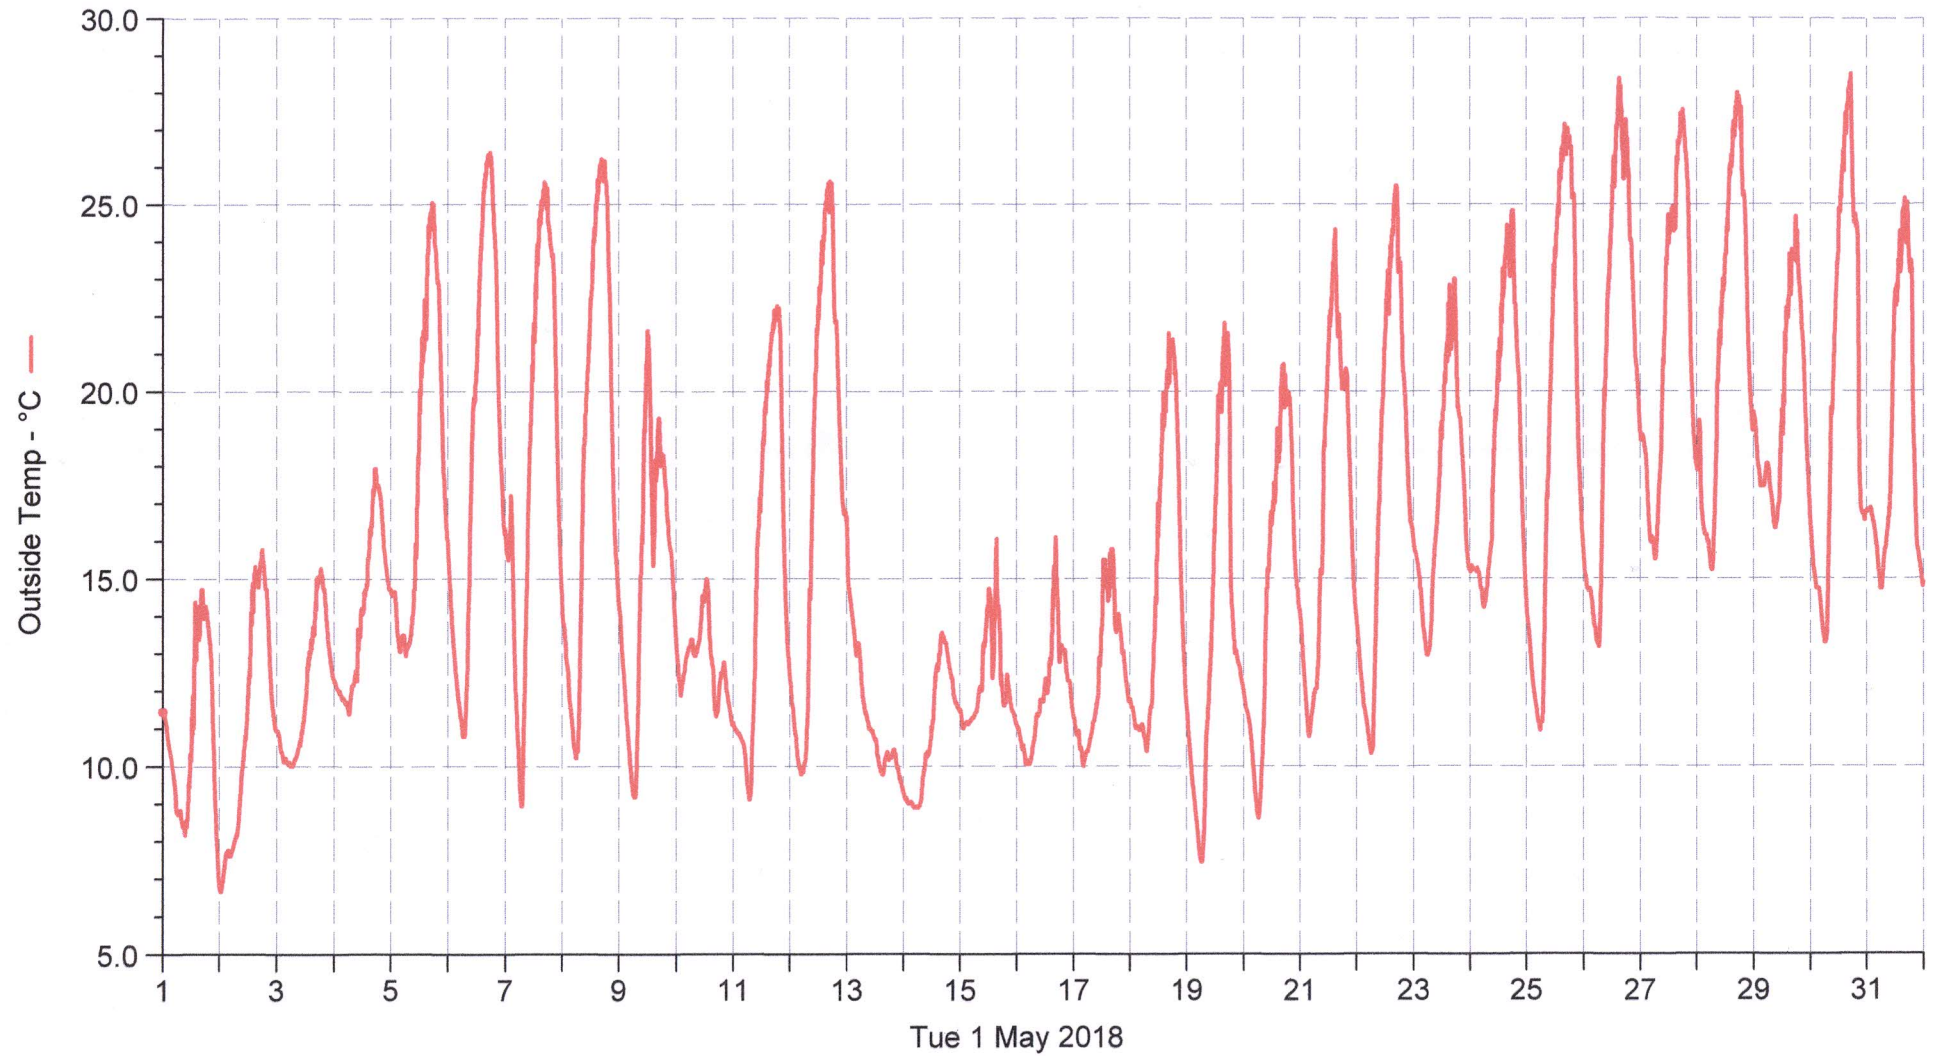

# Wetterstation (B) Hauptstrasse

■ Outside Temp