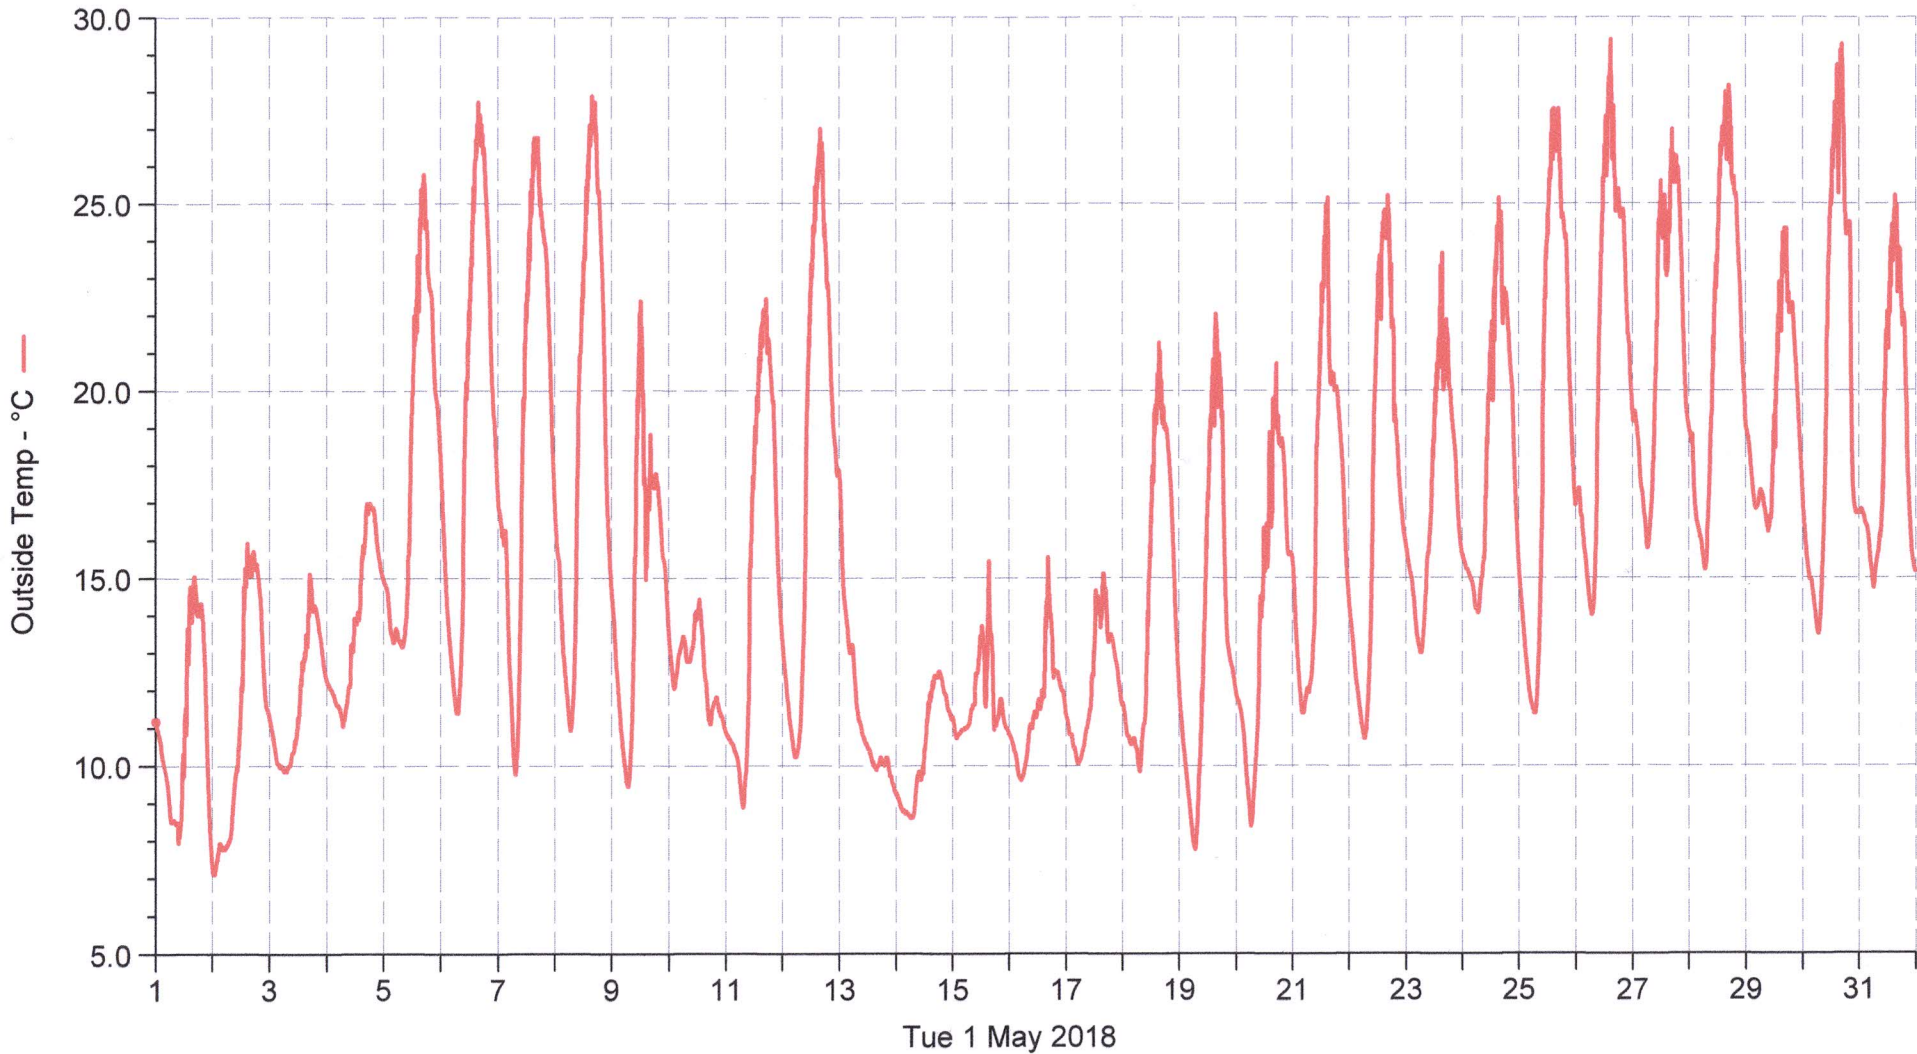

# Wetterstation (A) Schulstrasse

■ Outside Temp