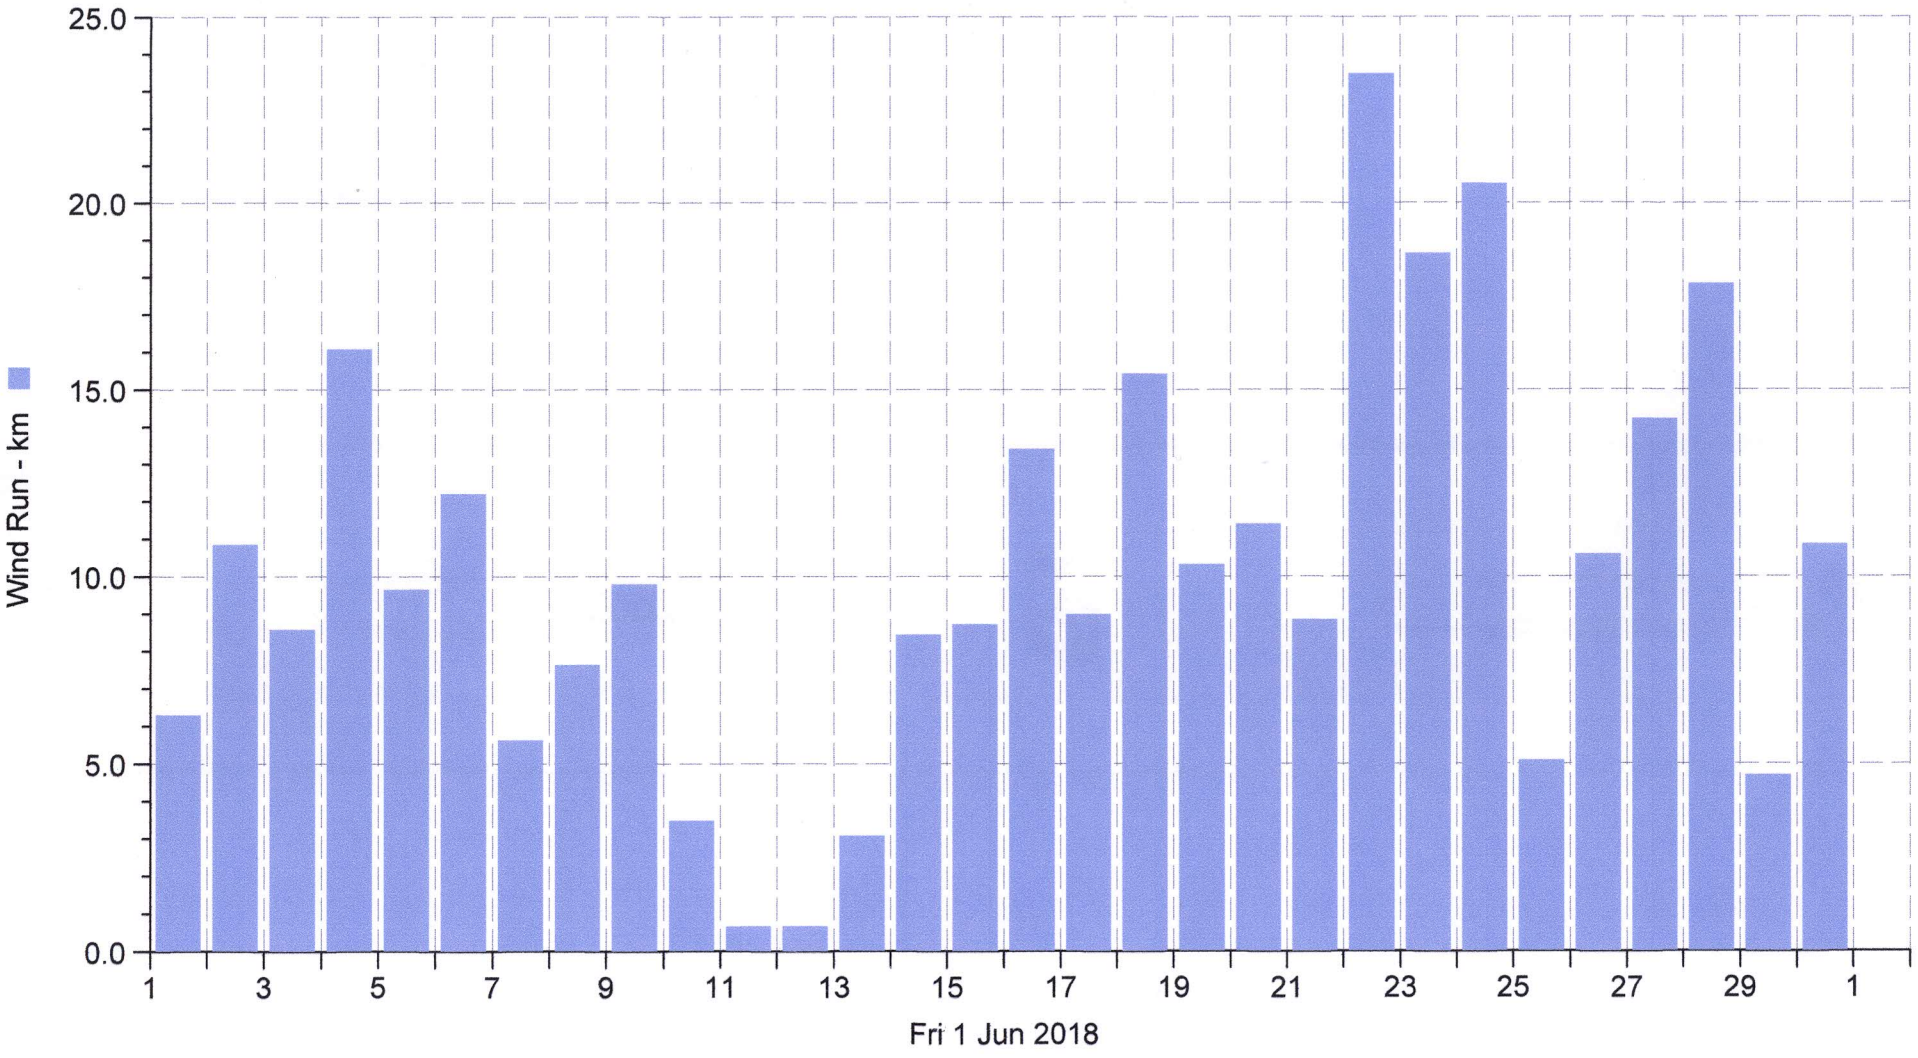

# Wetterstation (A) Schulstrasse

Wind Run