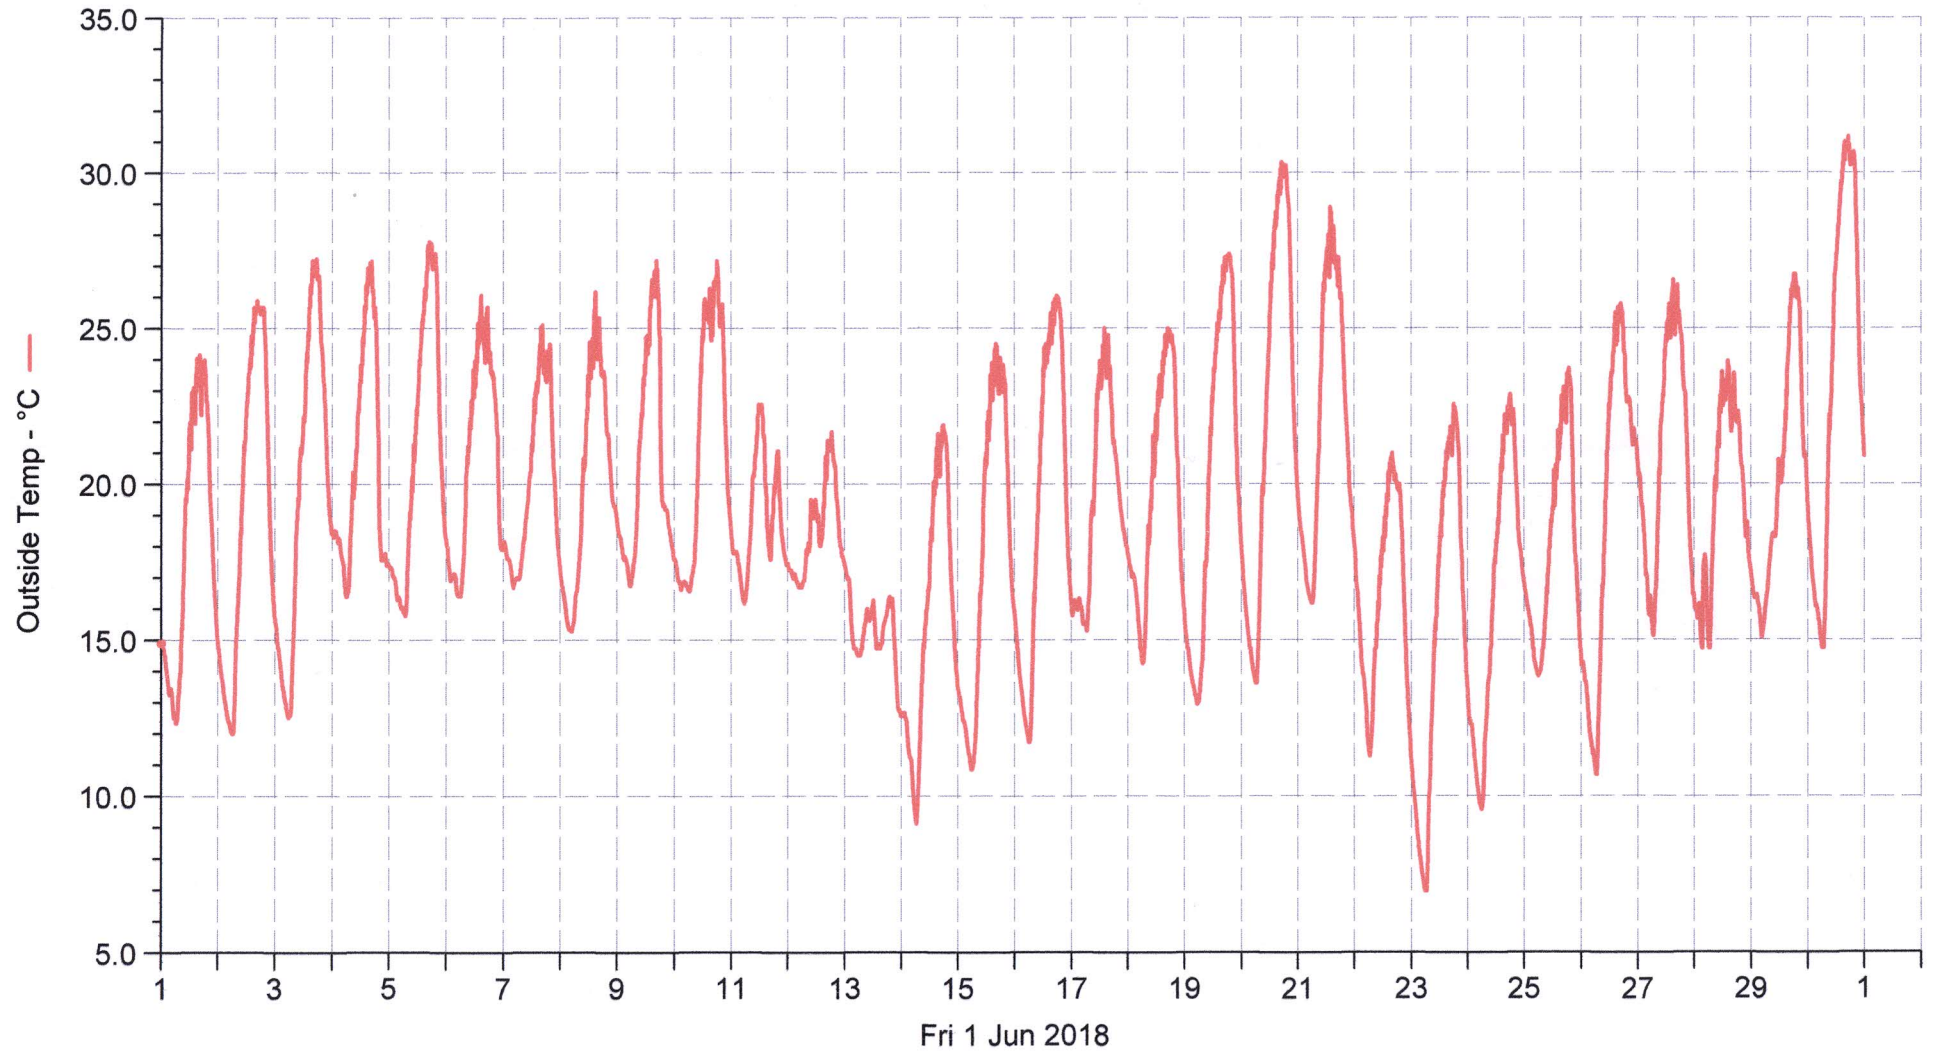

# Wetterstation (B) Hauptstrasse

■ Outside Temp