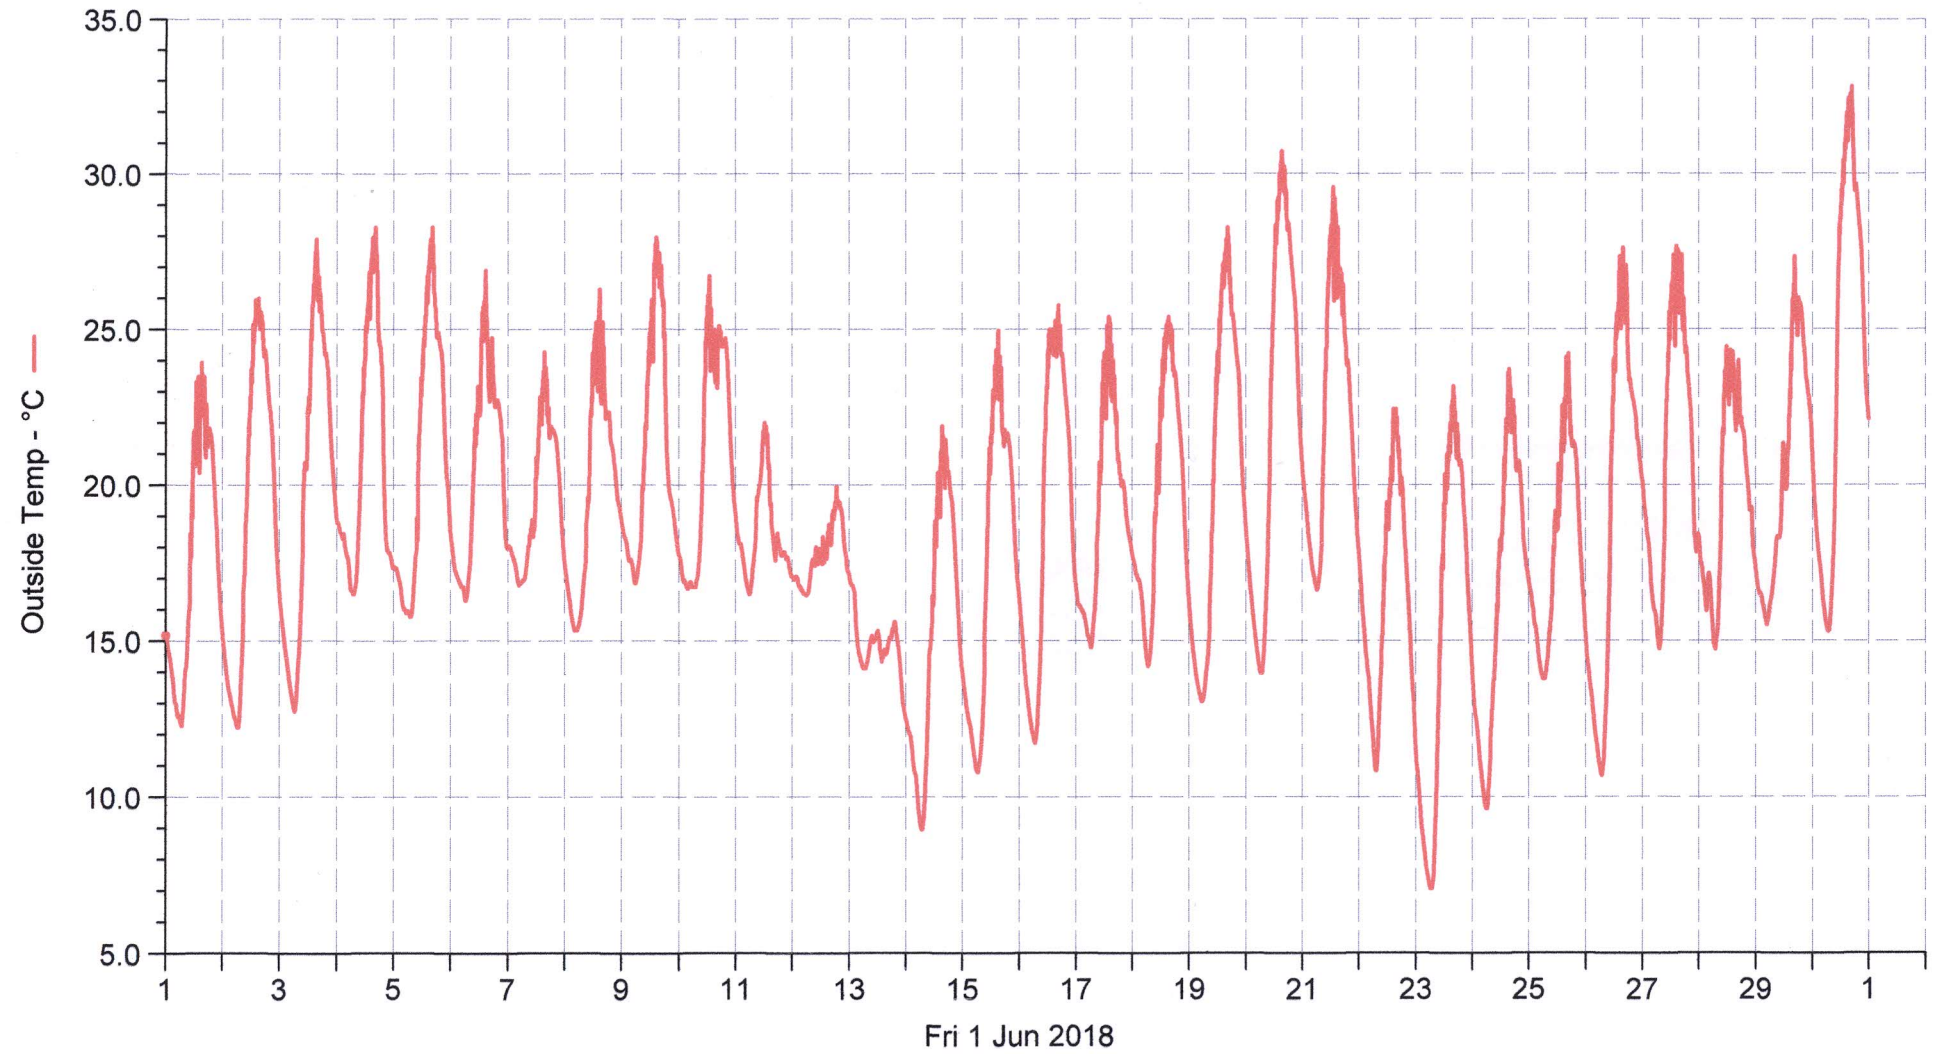

Wetterstation (A) Schulstrasse

■ Outside Temp