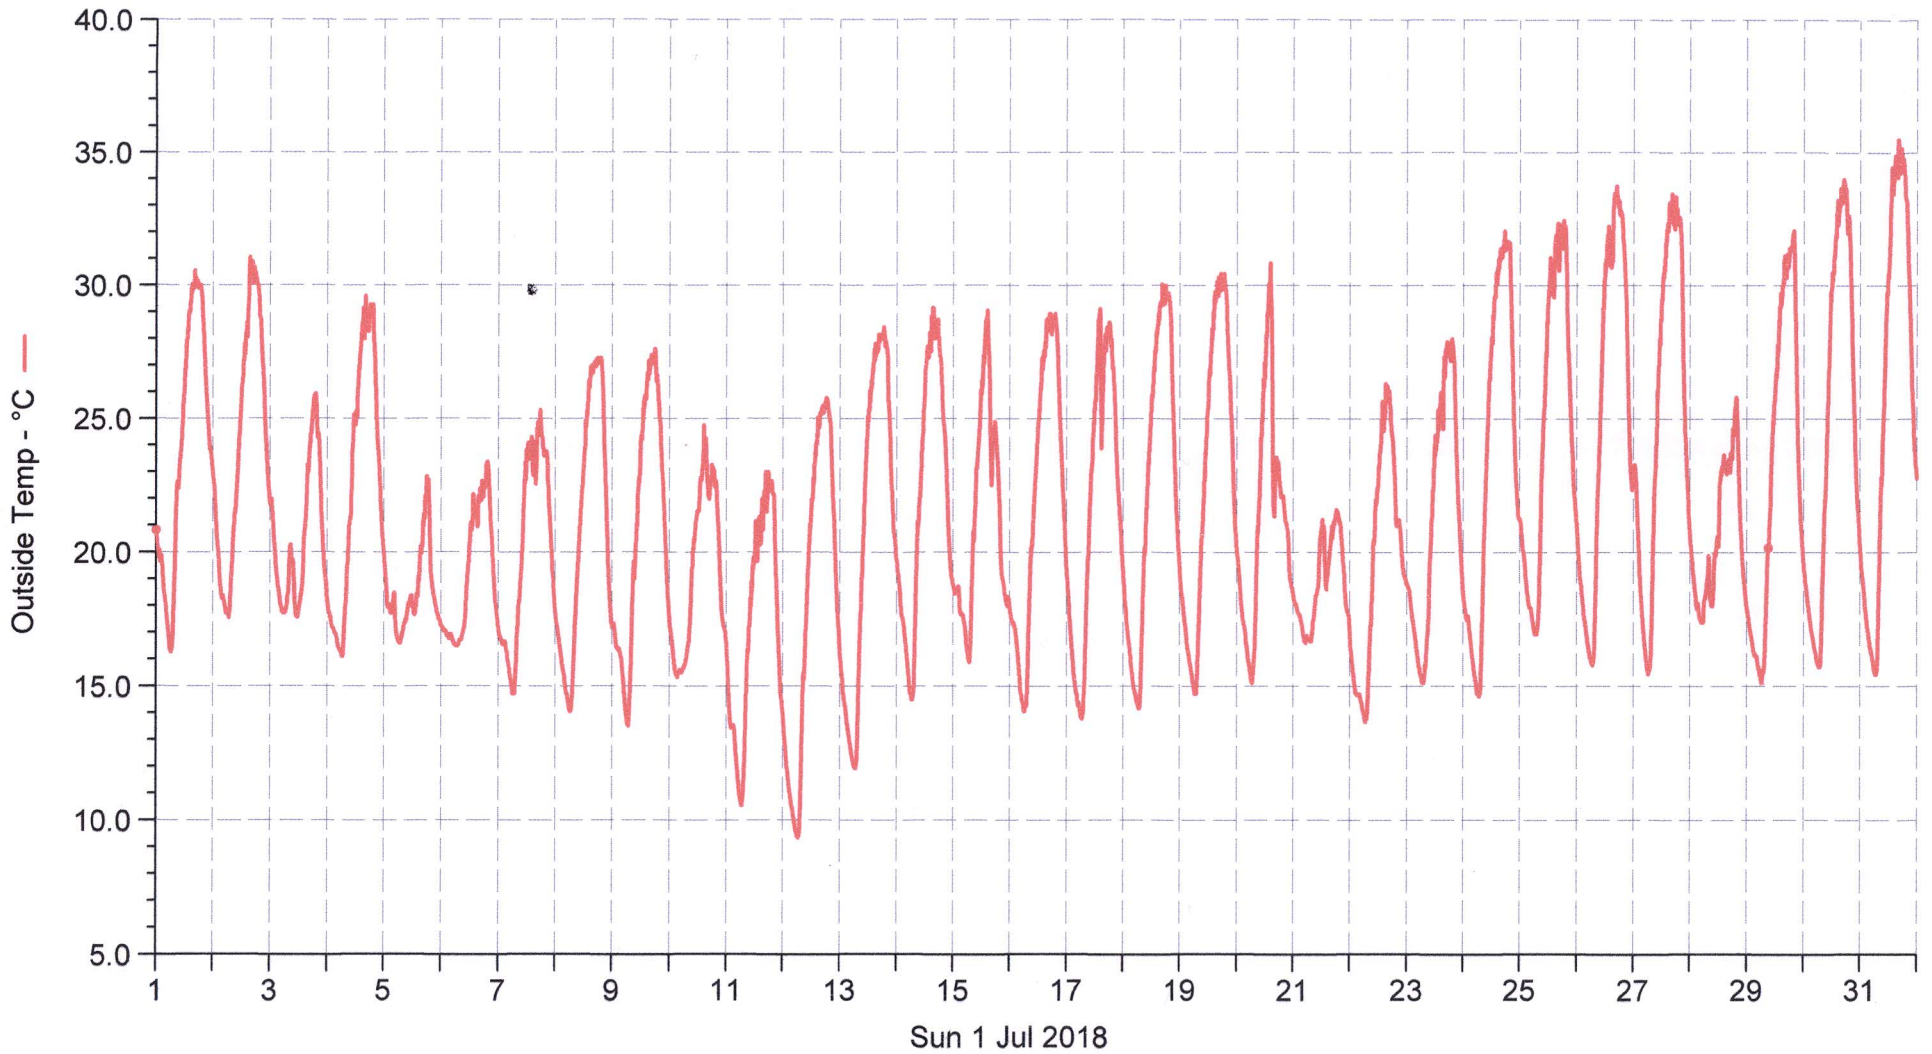

# Wetterstation (B) Hauptstrasse

■ Outside Temp