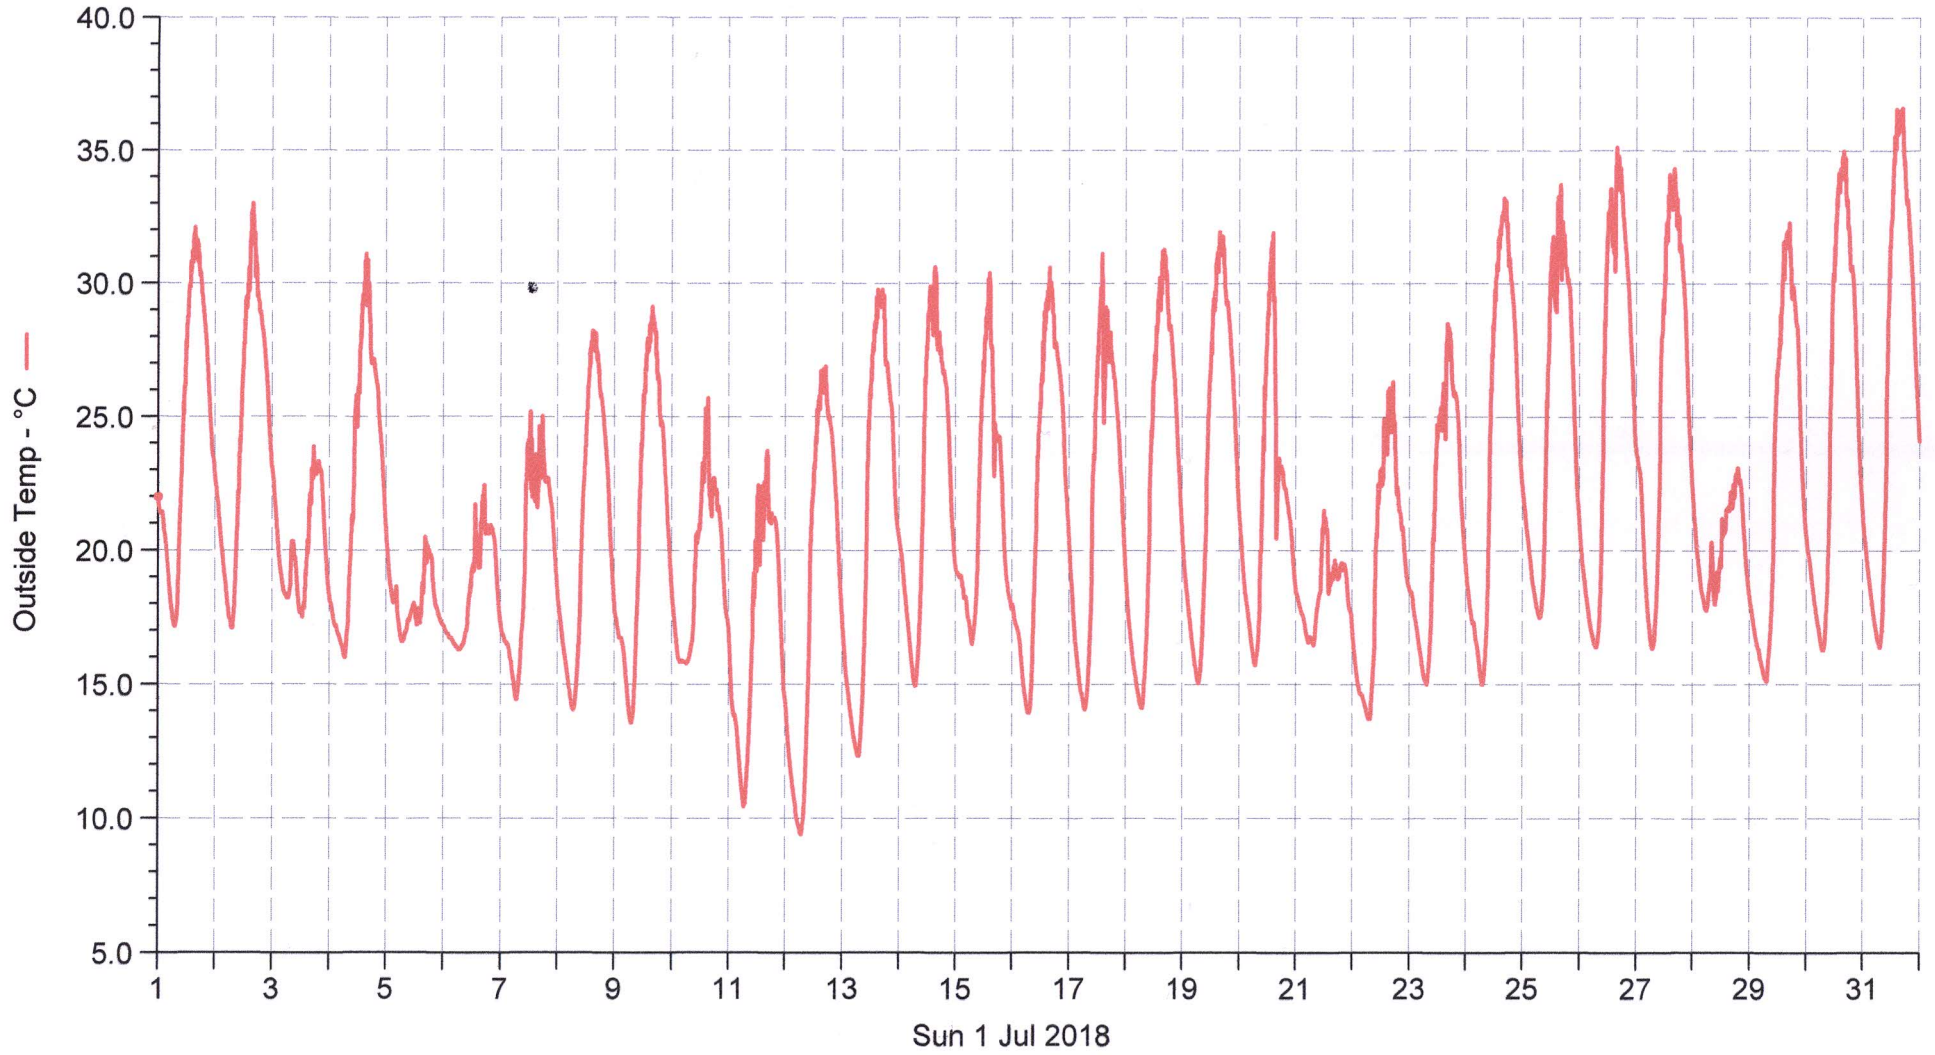

# Wetterstation (A) Schulstrasse

■ Outside Temp