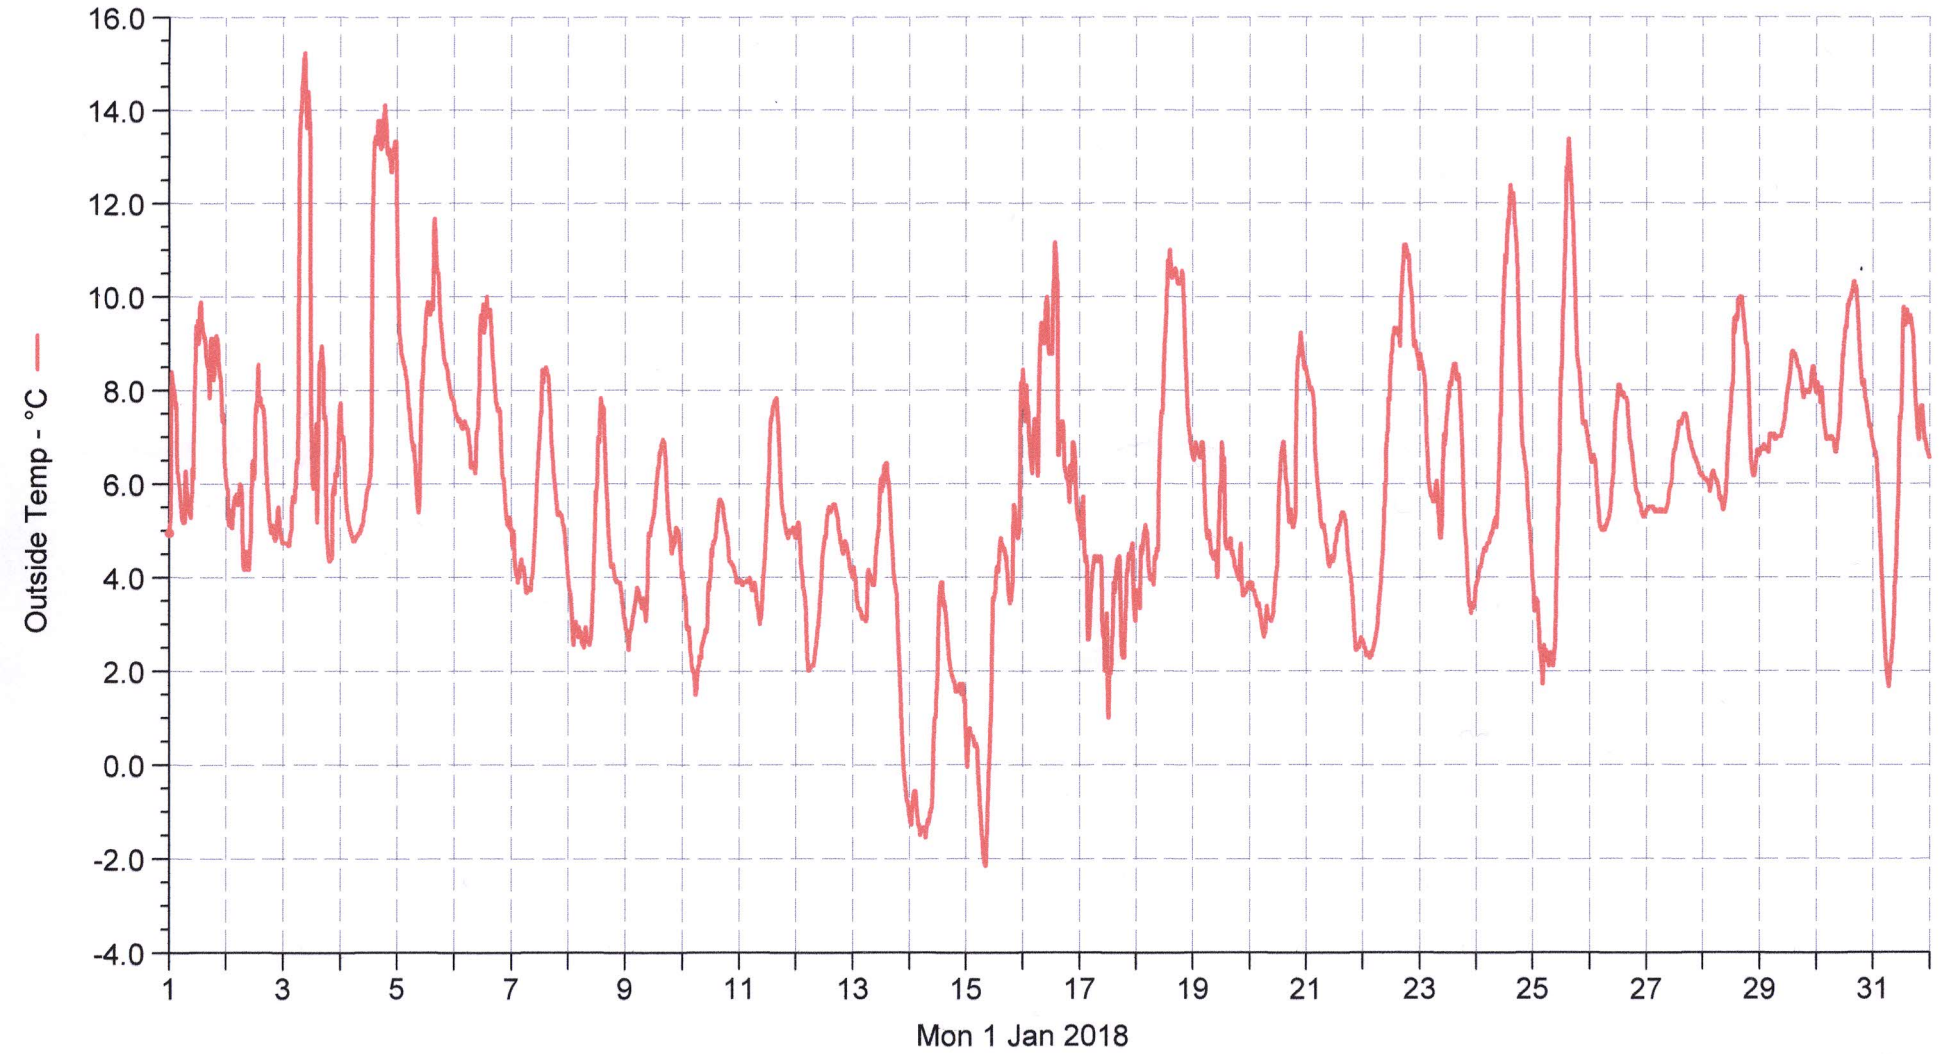

Wetterstation (B) Hauptstrasse

■ Outside Temp