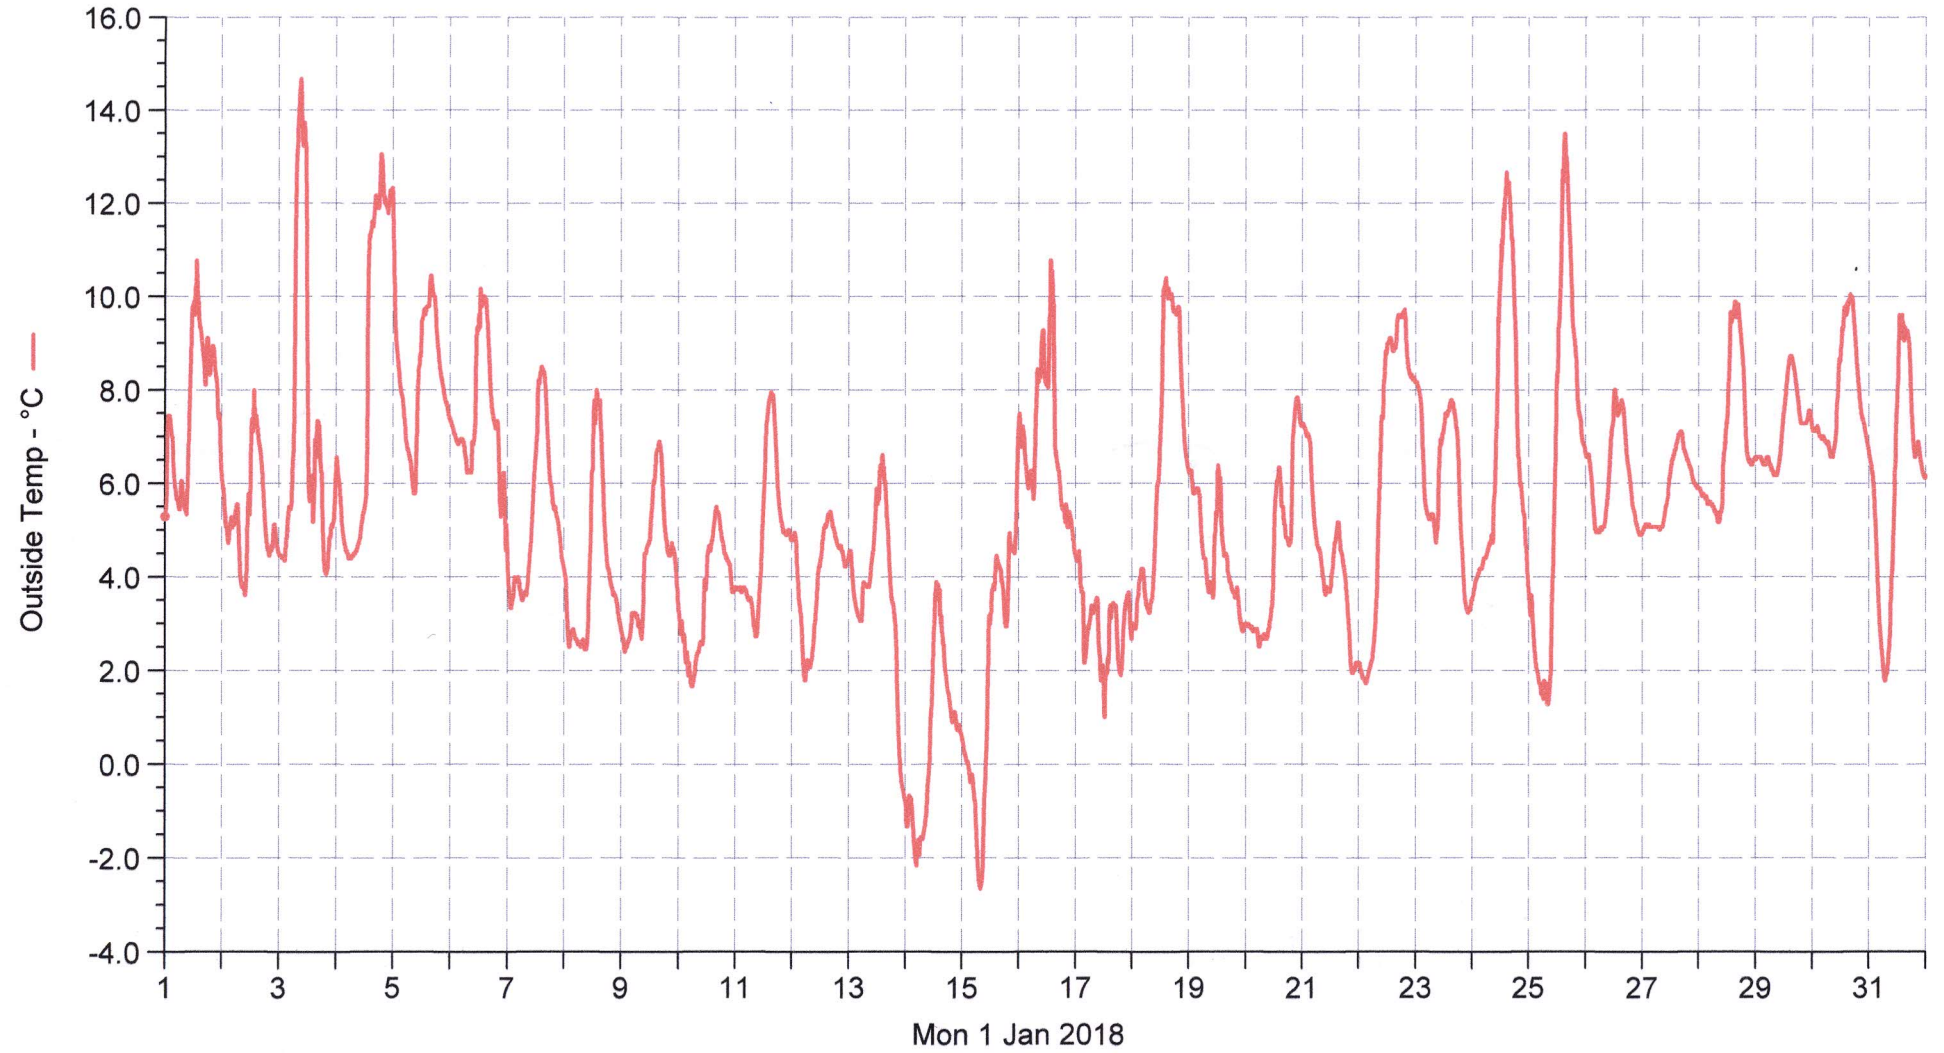

Wetterstation (A) Schulstrasse

■ Outside Temp