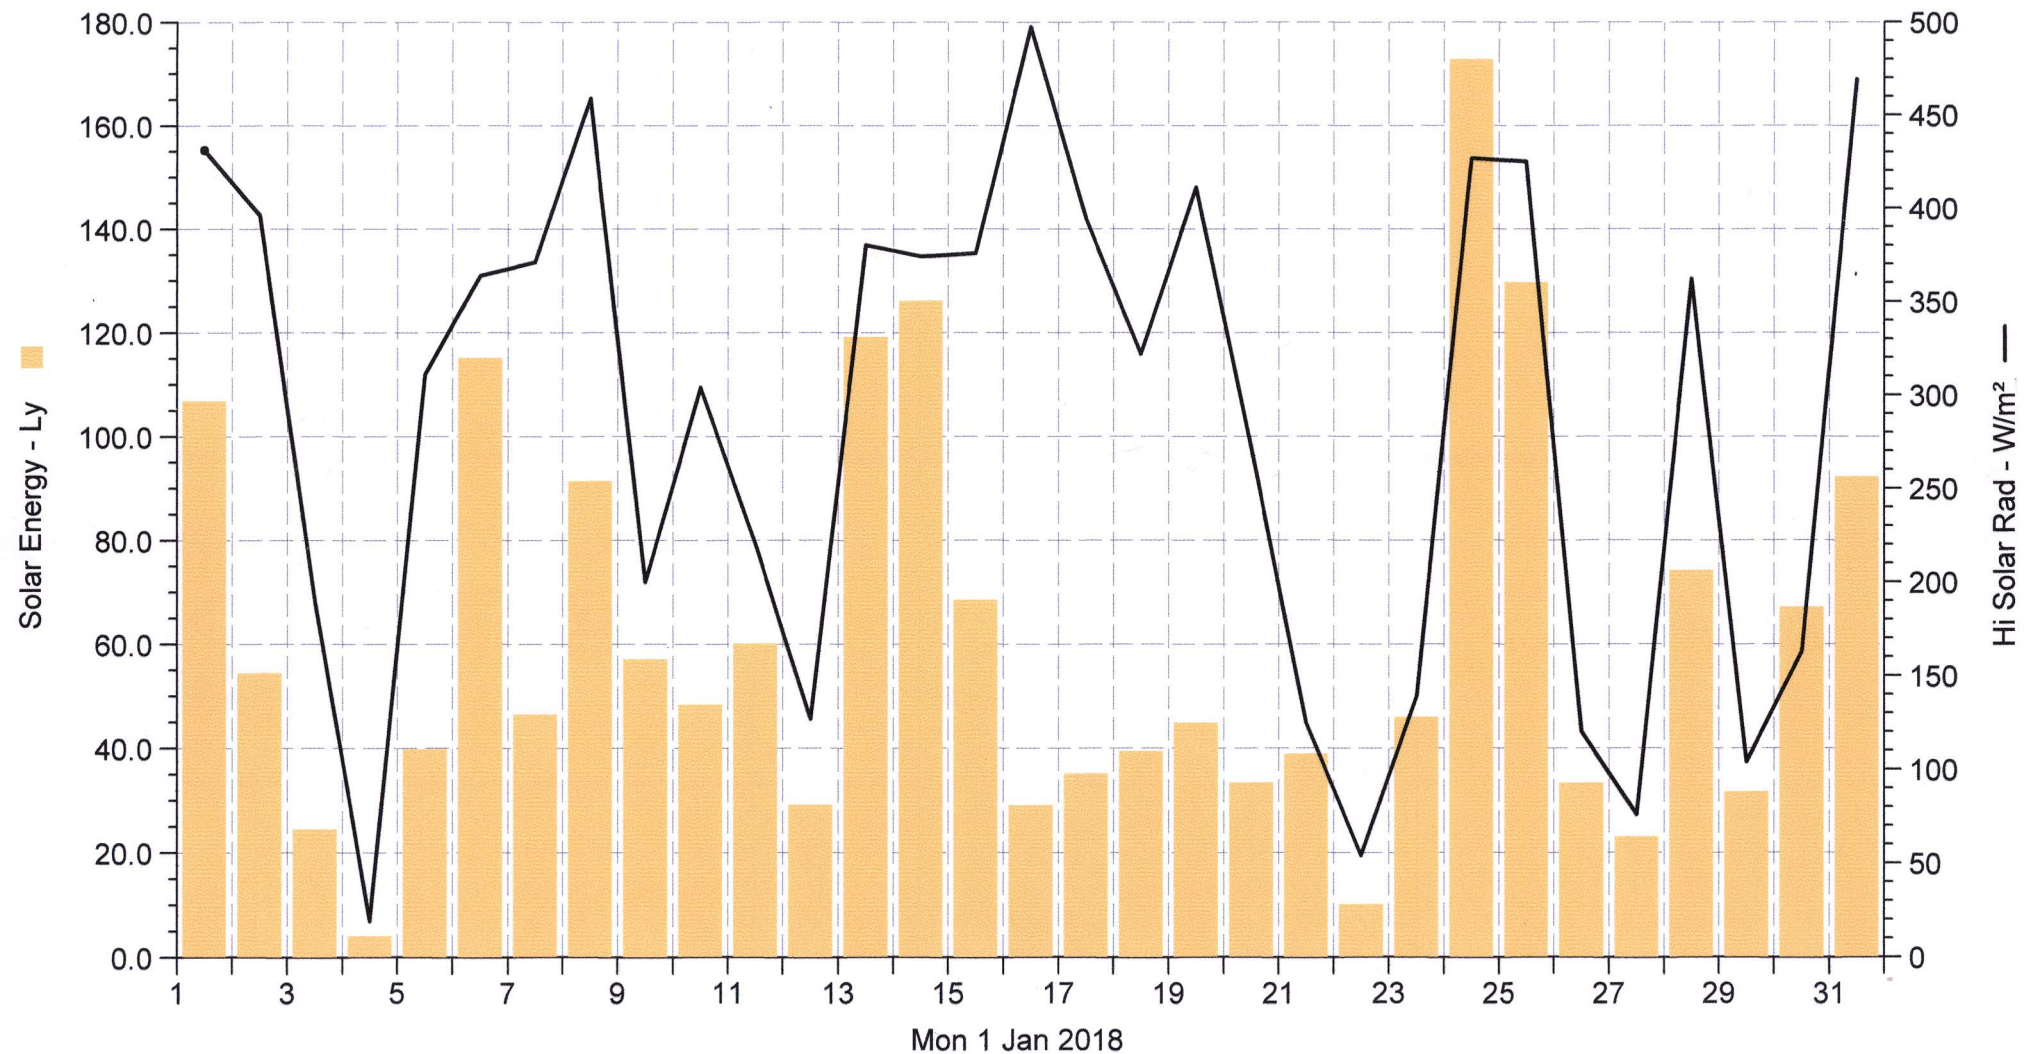

Wetterstation (A) Schulstrasse

 Solar Energy  Hi Solar Rad