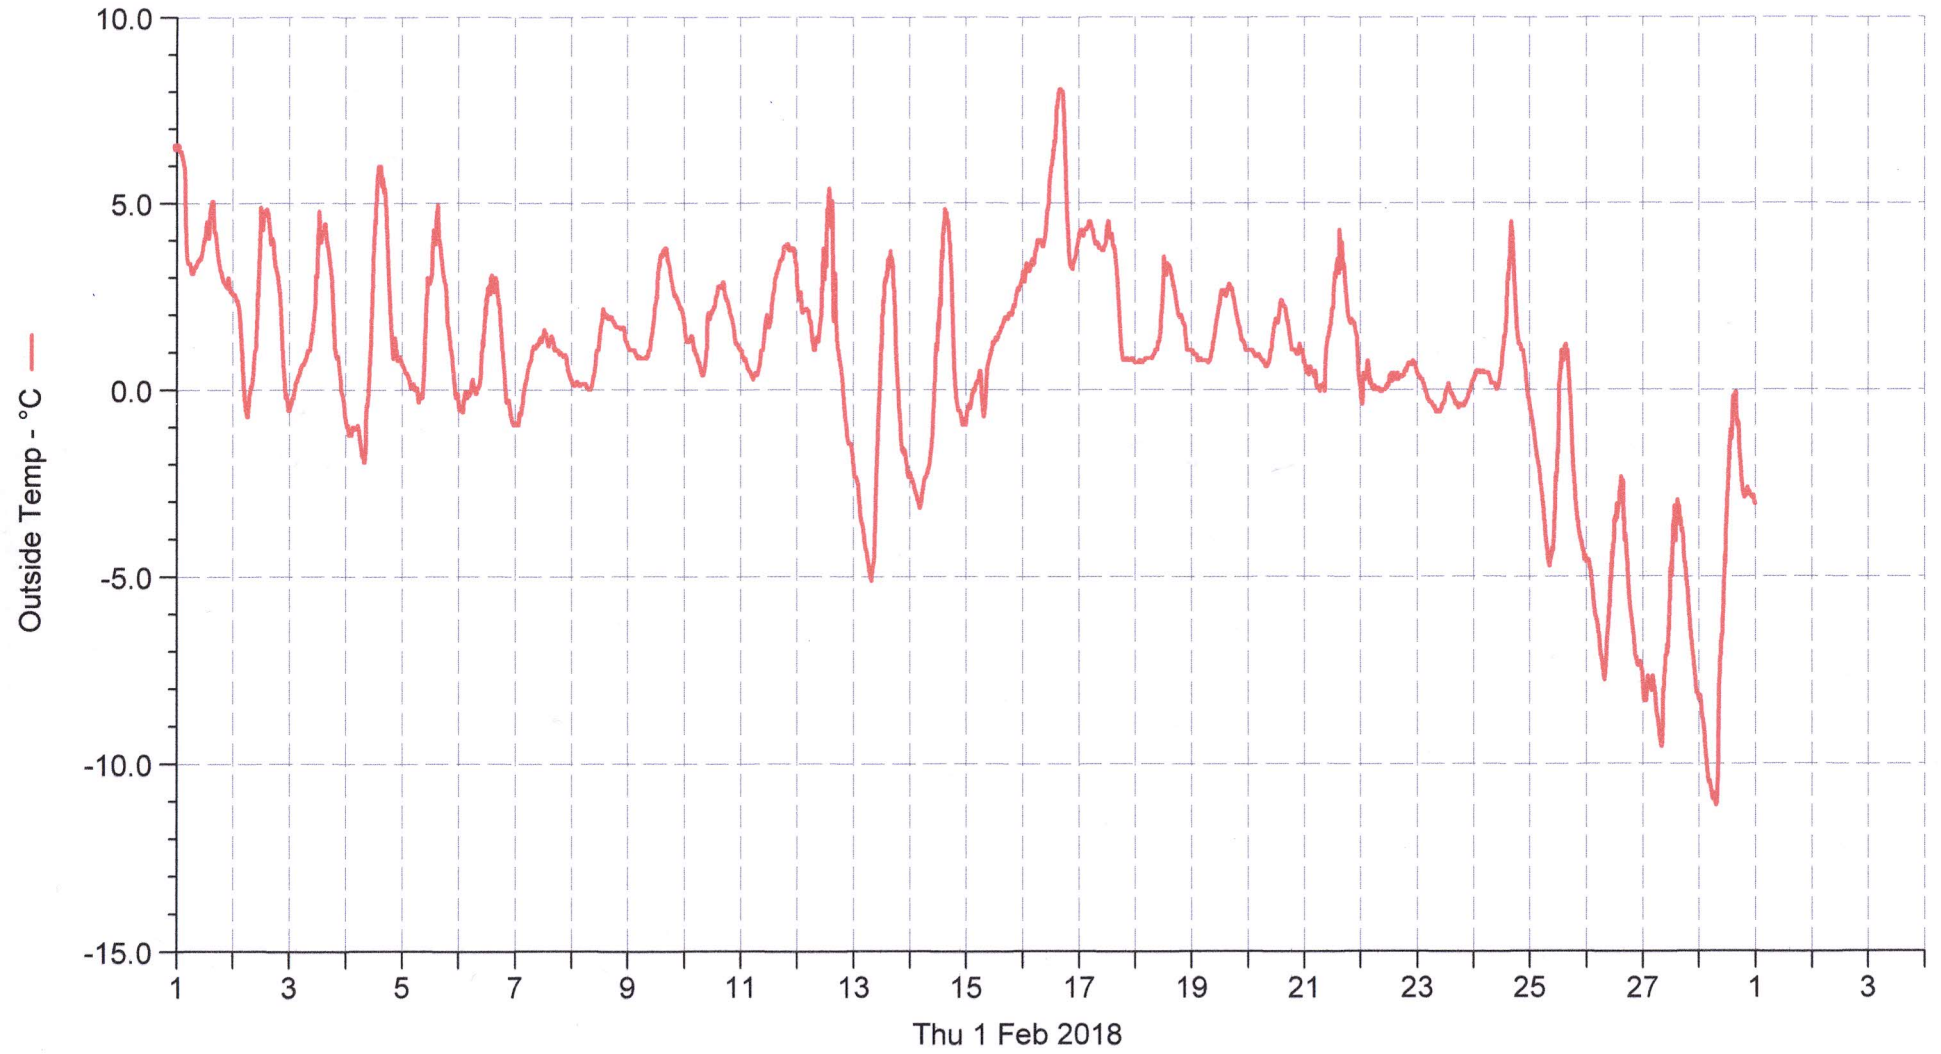

Wetterstation (B) Hauptstrasse

■ Outside Temp