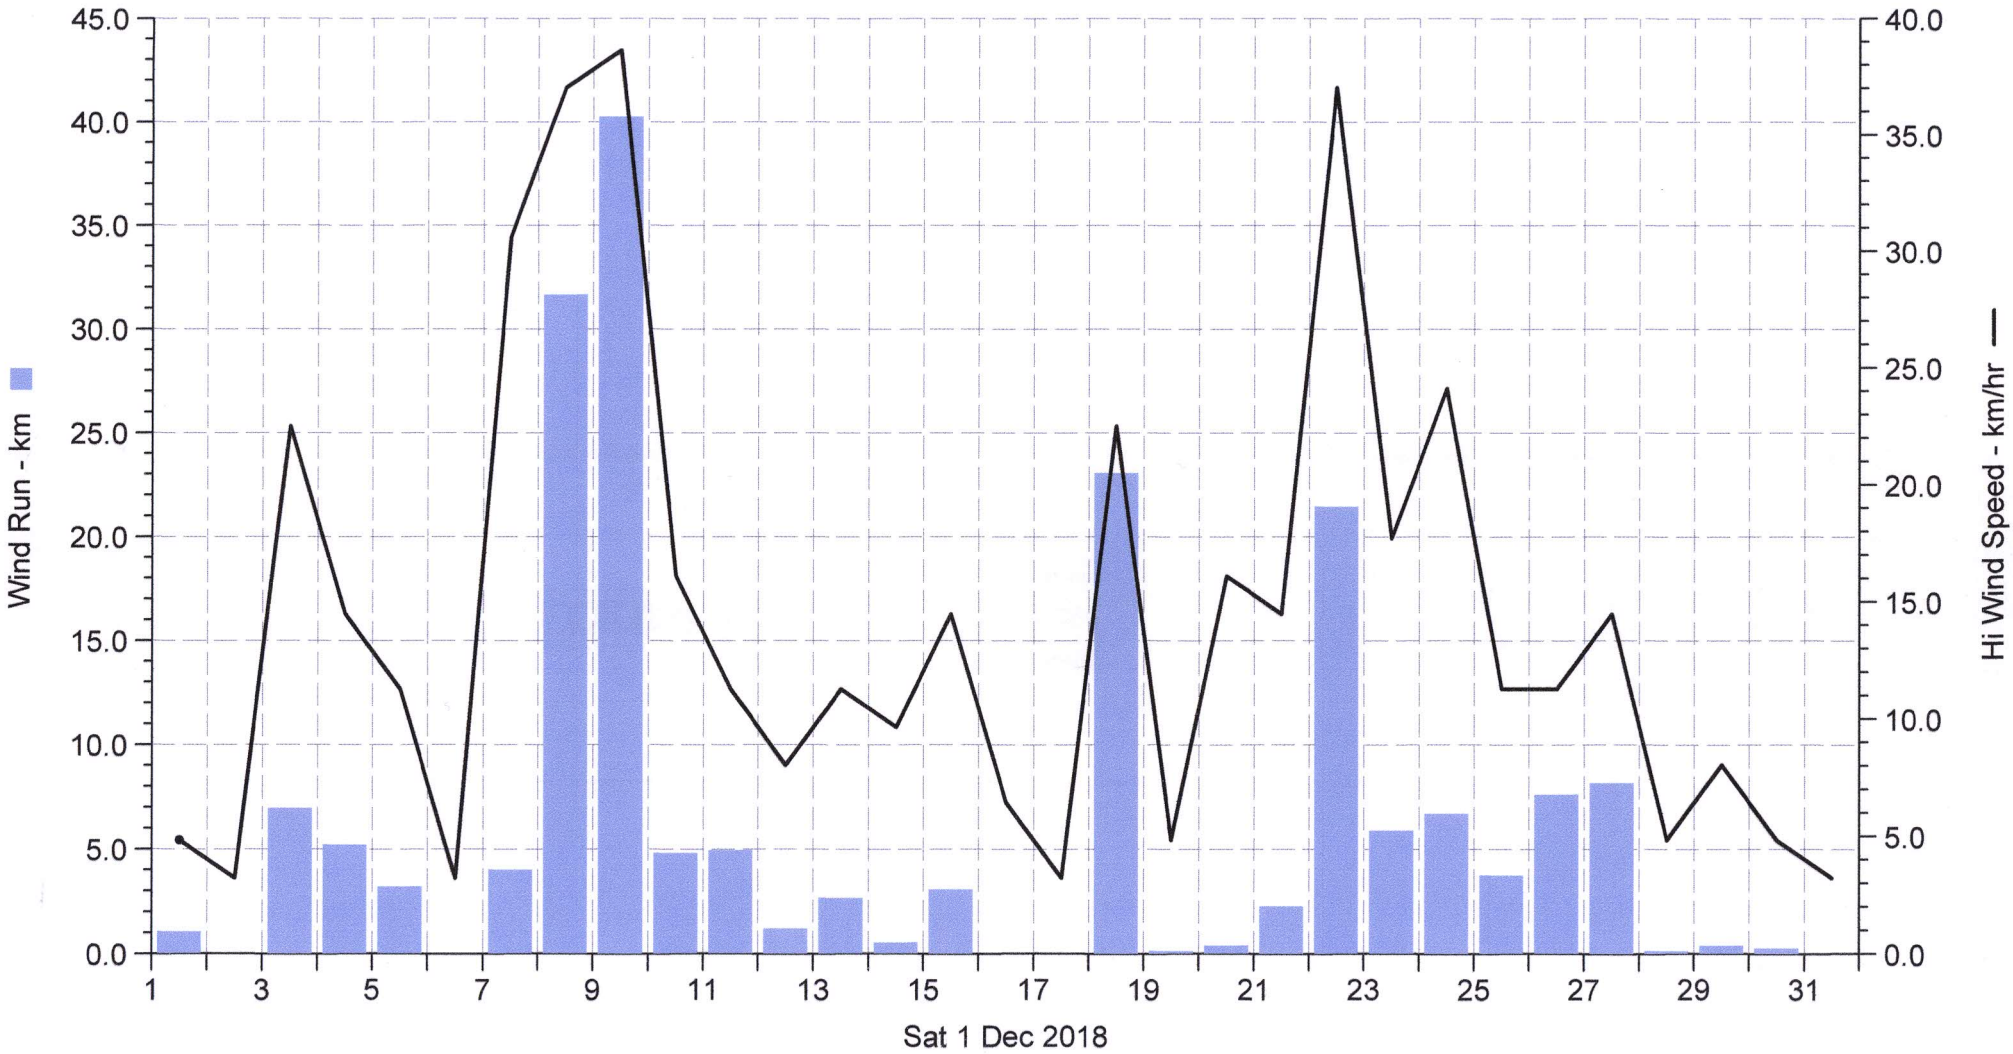

# Wetterstation (A) Schulstrasse

Wind Run Hi Wind Speed