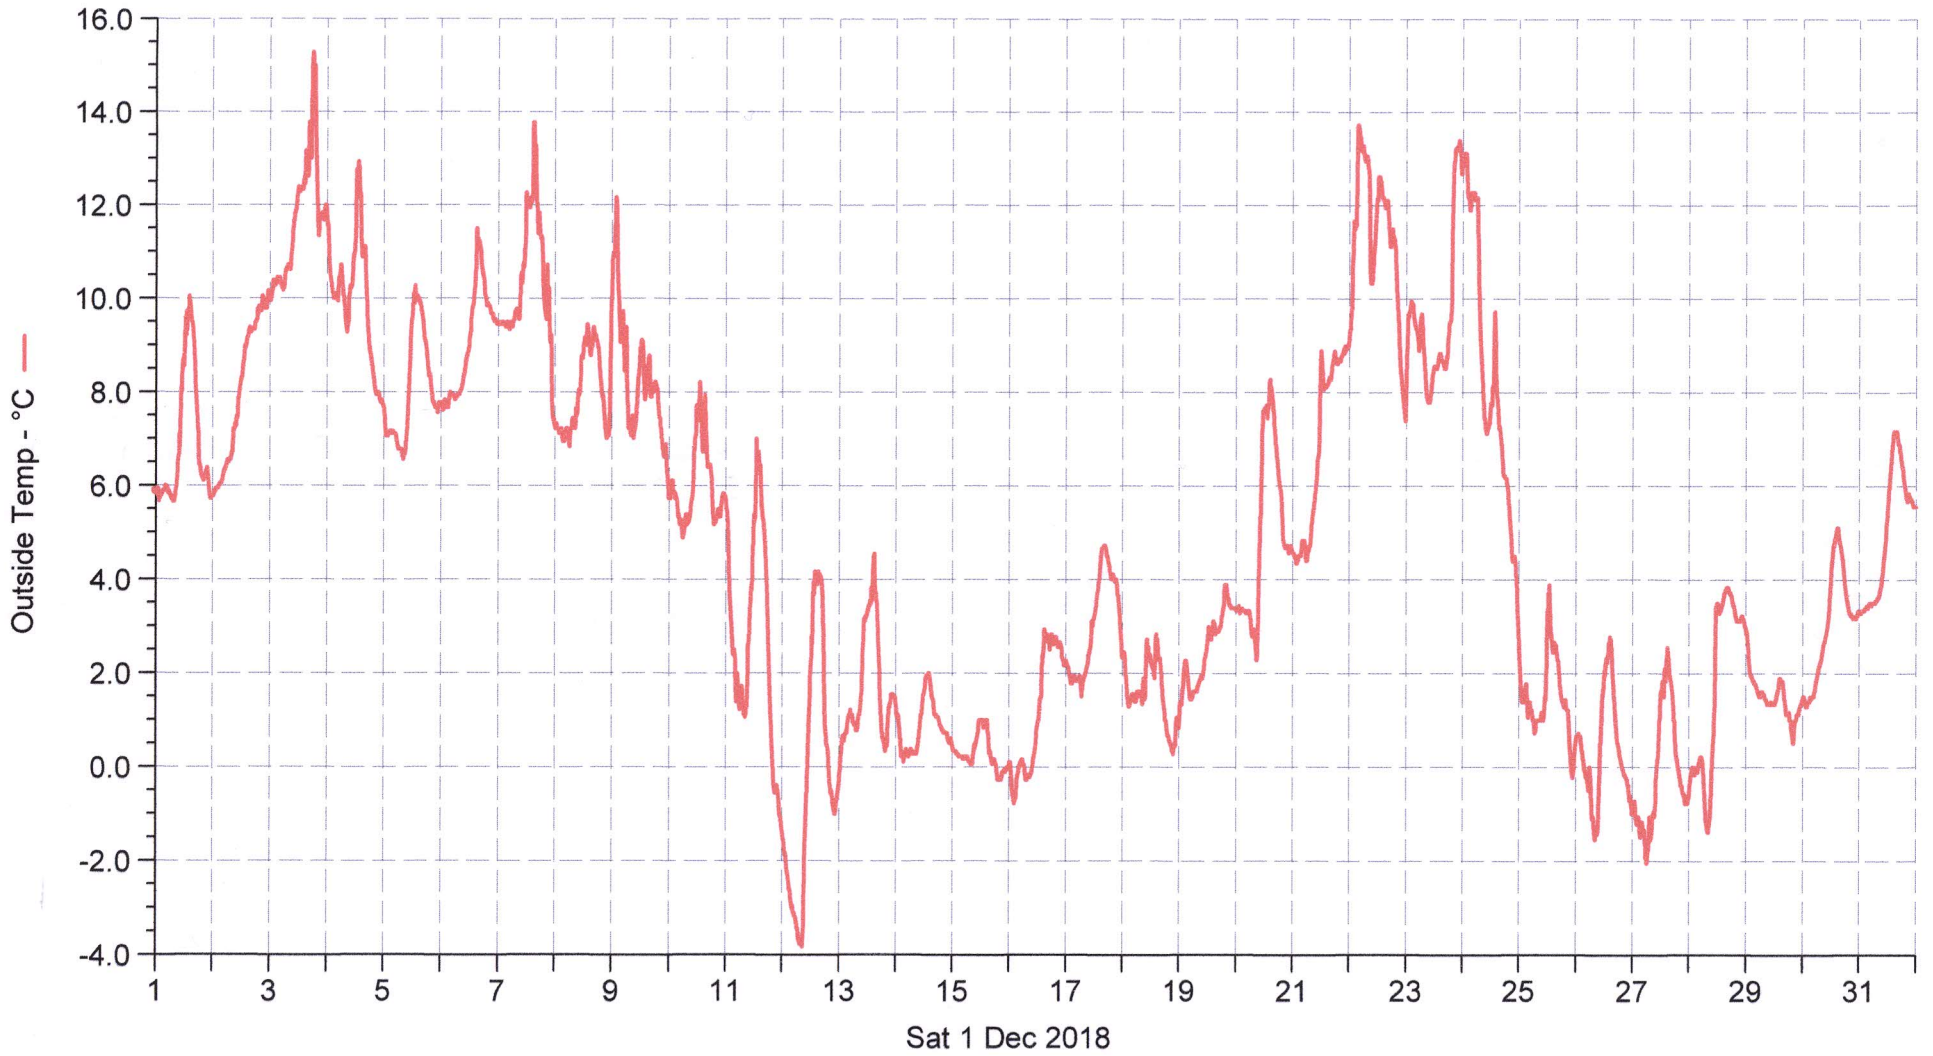

Wetterstation (B) Hauptstrasse

■ Outside Temp