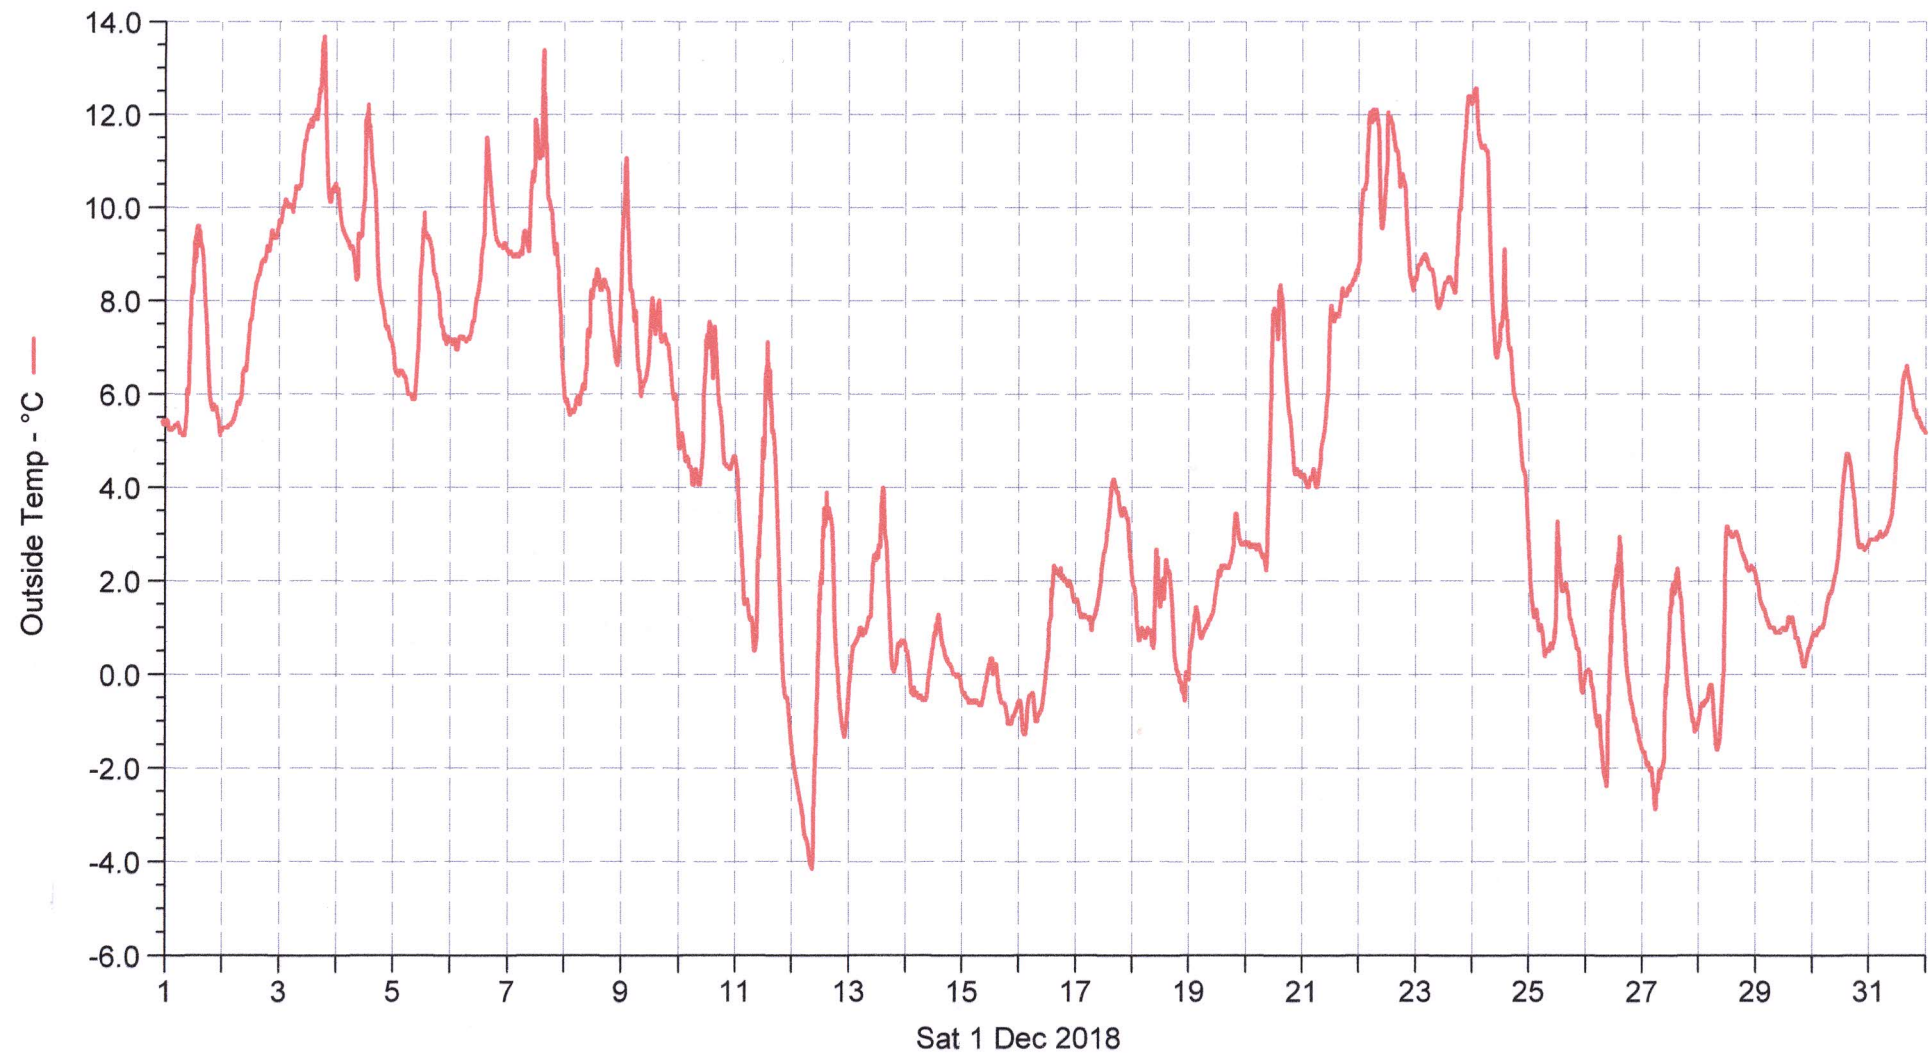

Wetterstation (A) Schulstrasse

■ Outside Temp