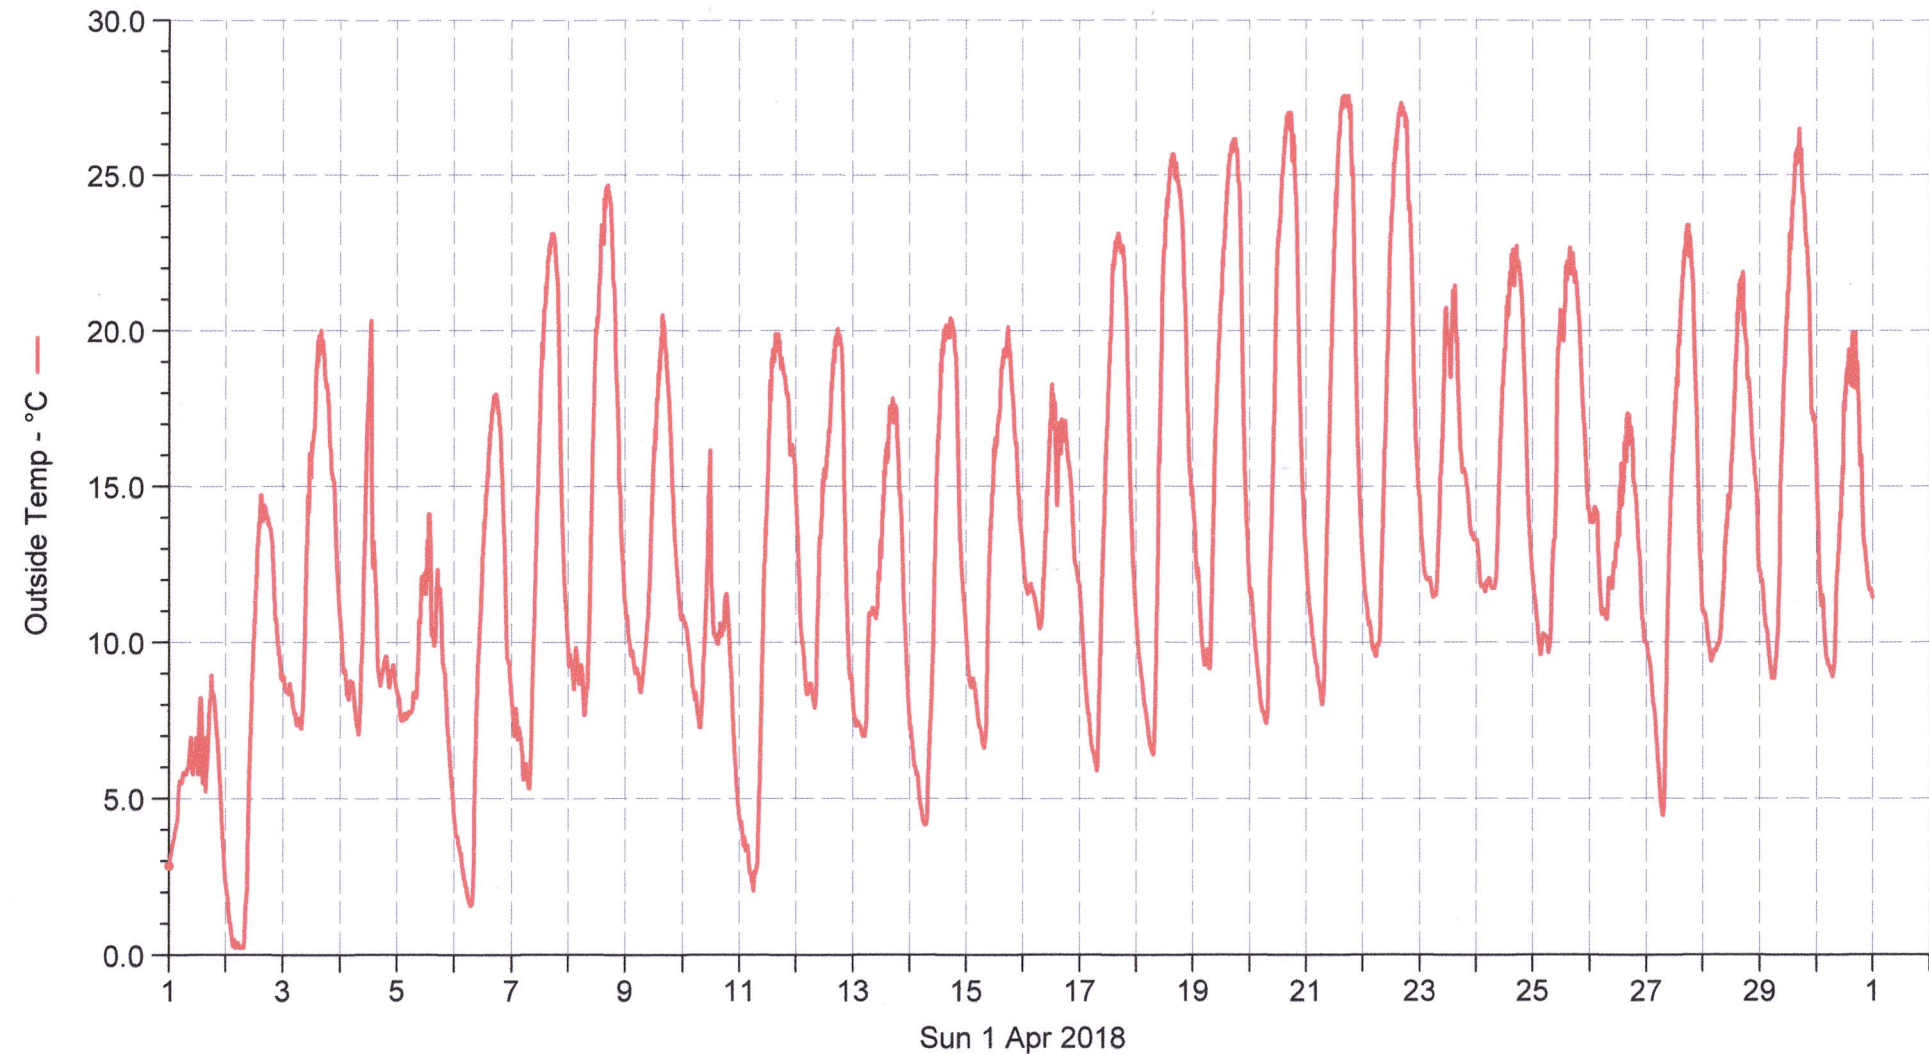

# Wetterstation (B) Hauptstrasse

■ Outside Temp