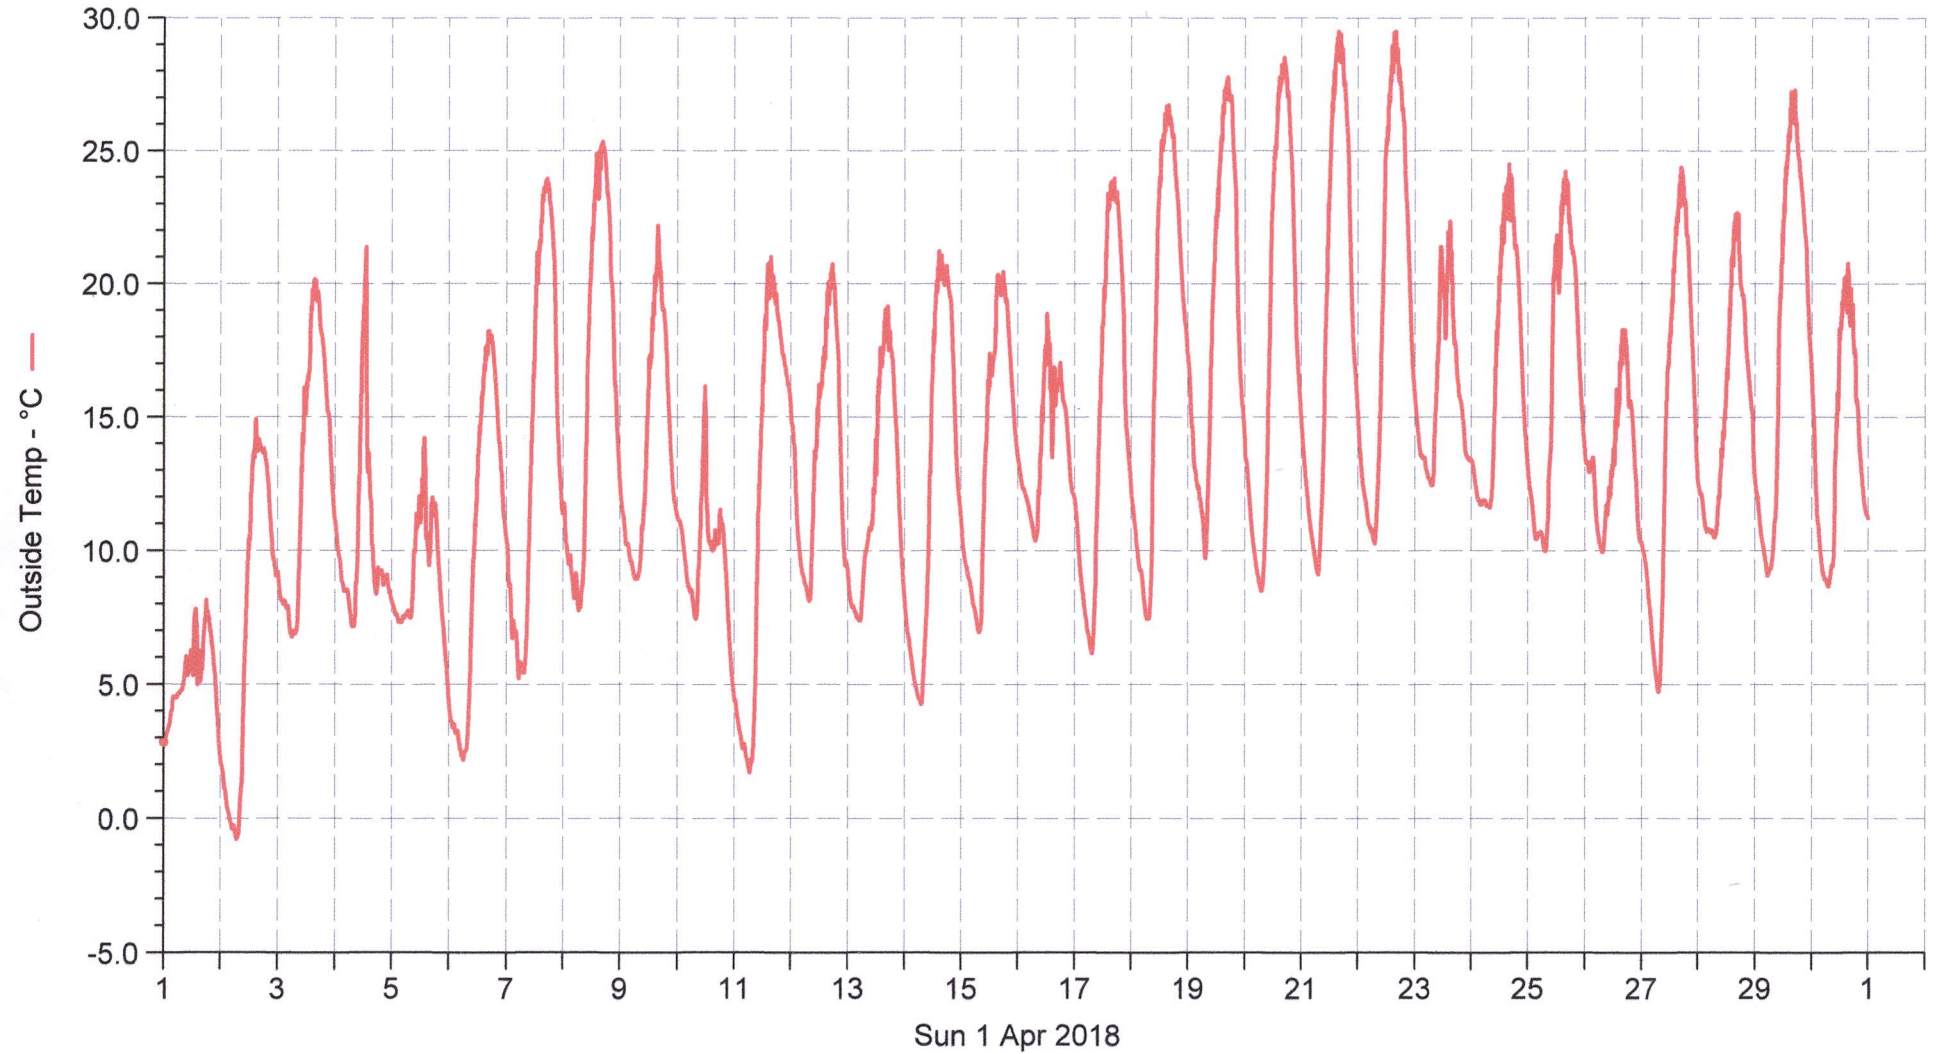

Wetterstation (A) Schulstrasse

■ Outside Temp