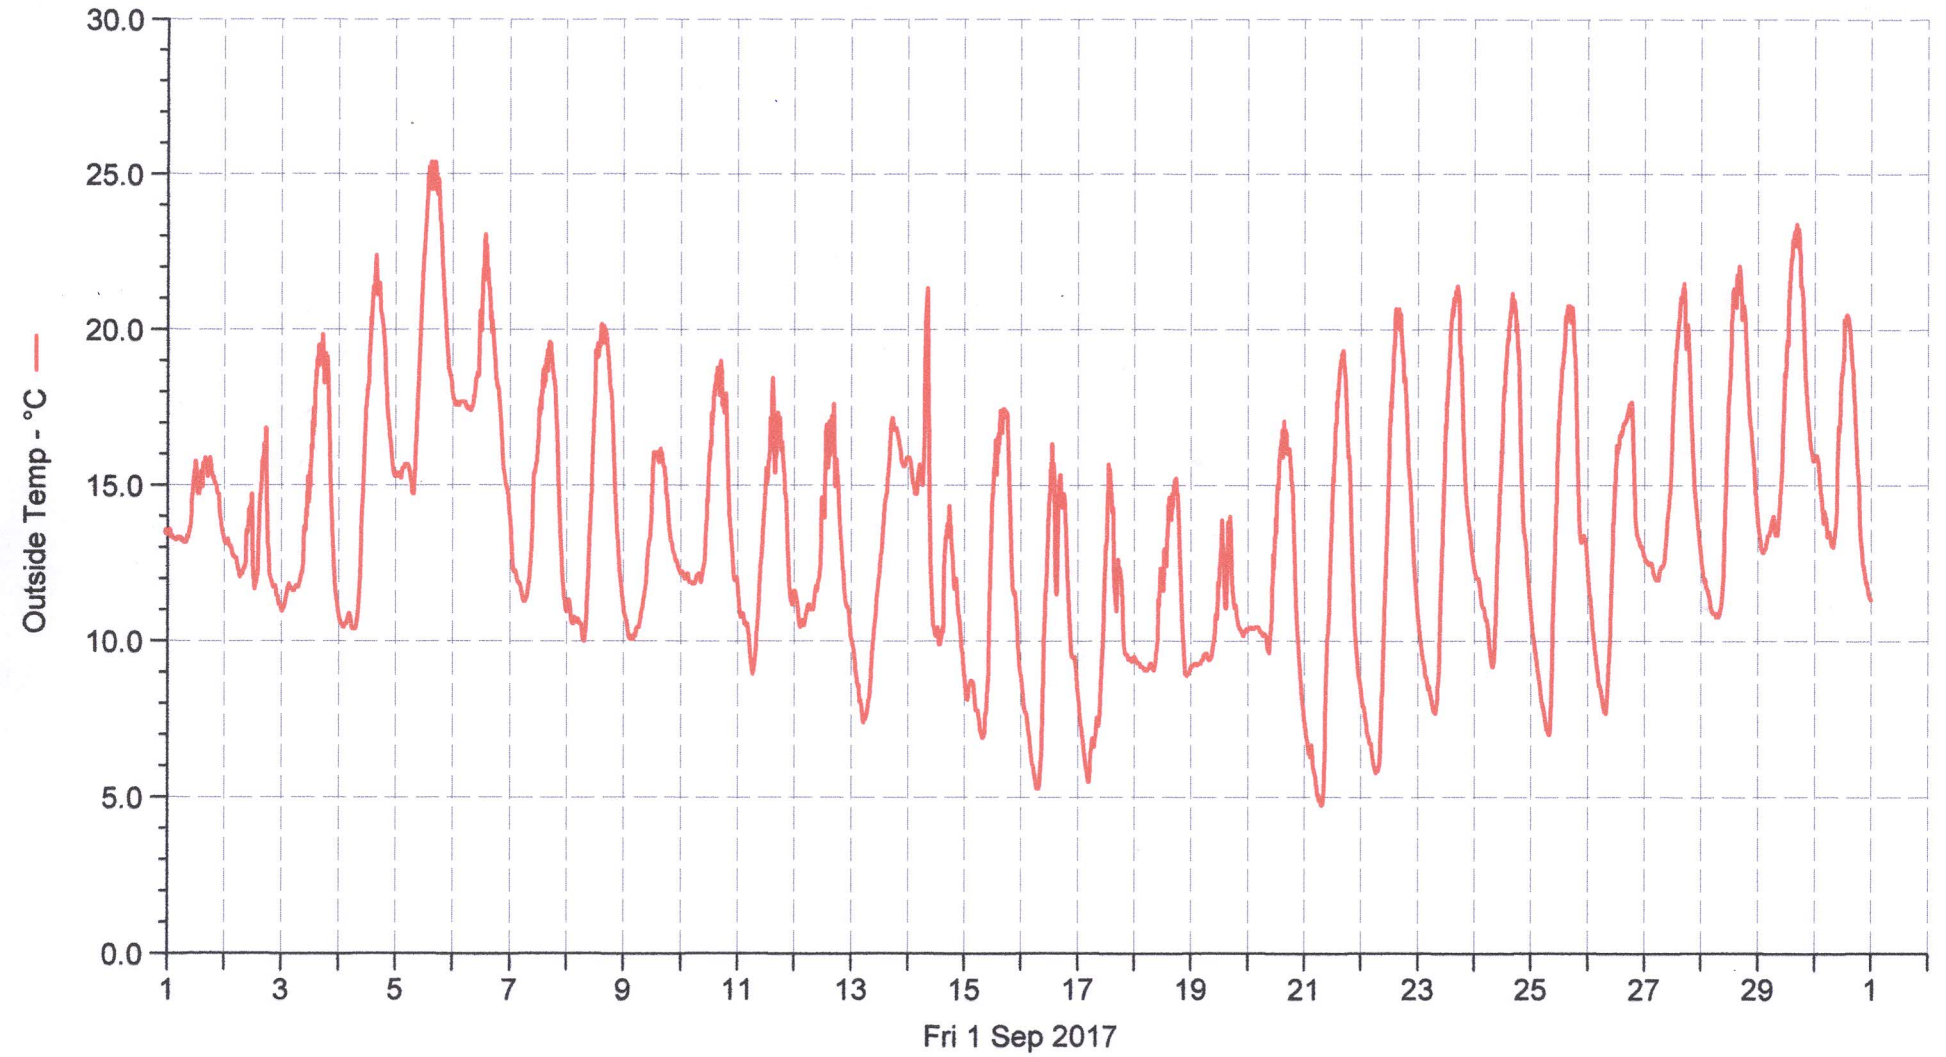

Wetterstation (B) Hauptstrasse

■ Outside Temp