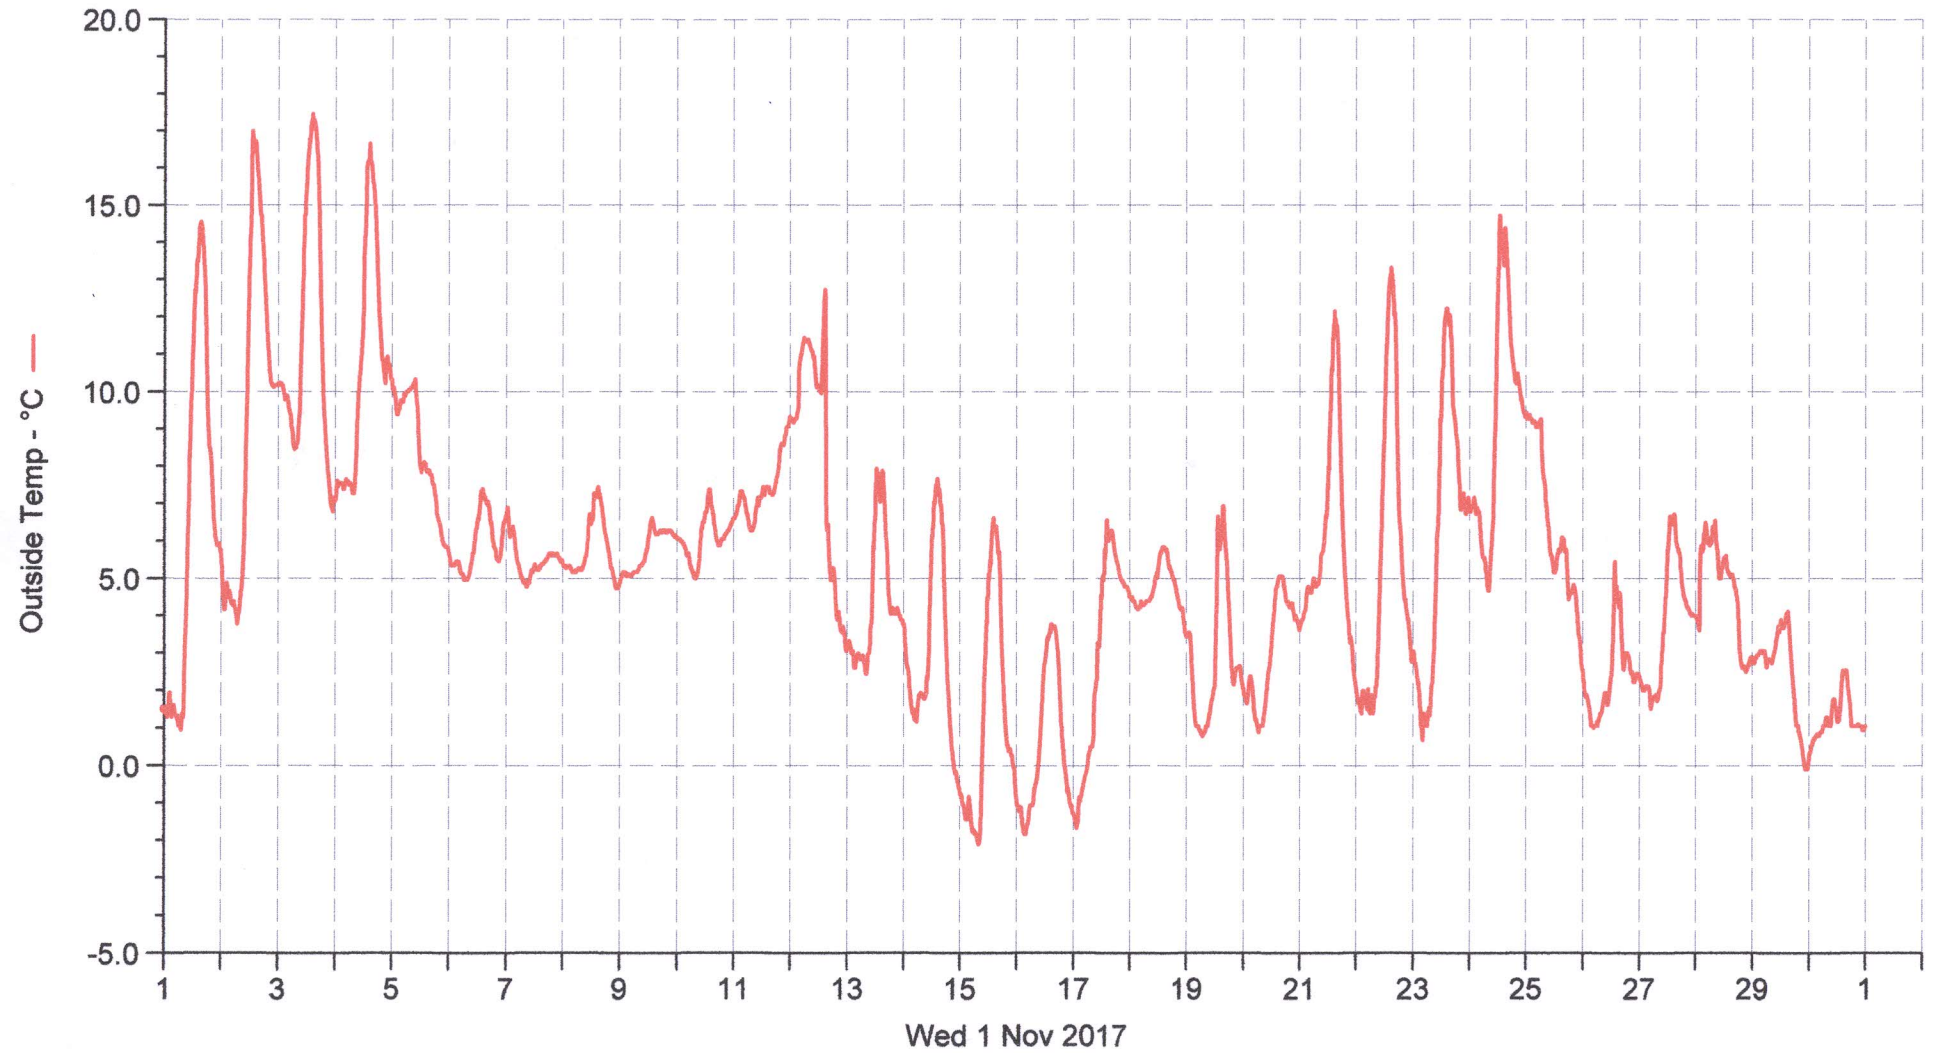

# Wetterstation (B) Hauptstrasse

■ Outside Temp