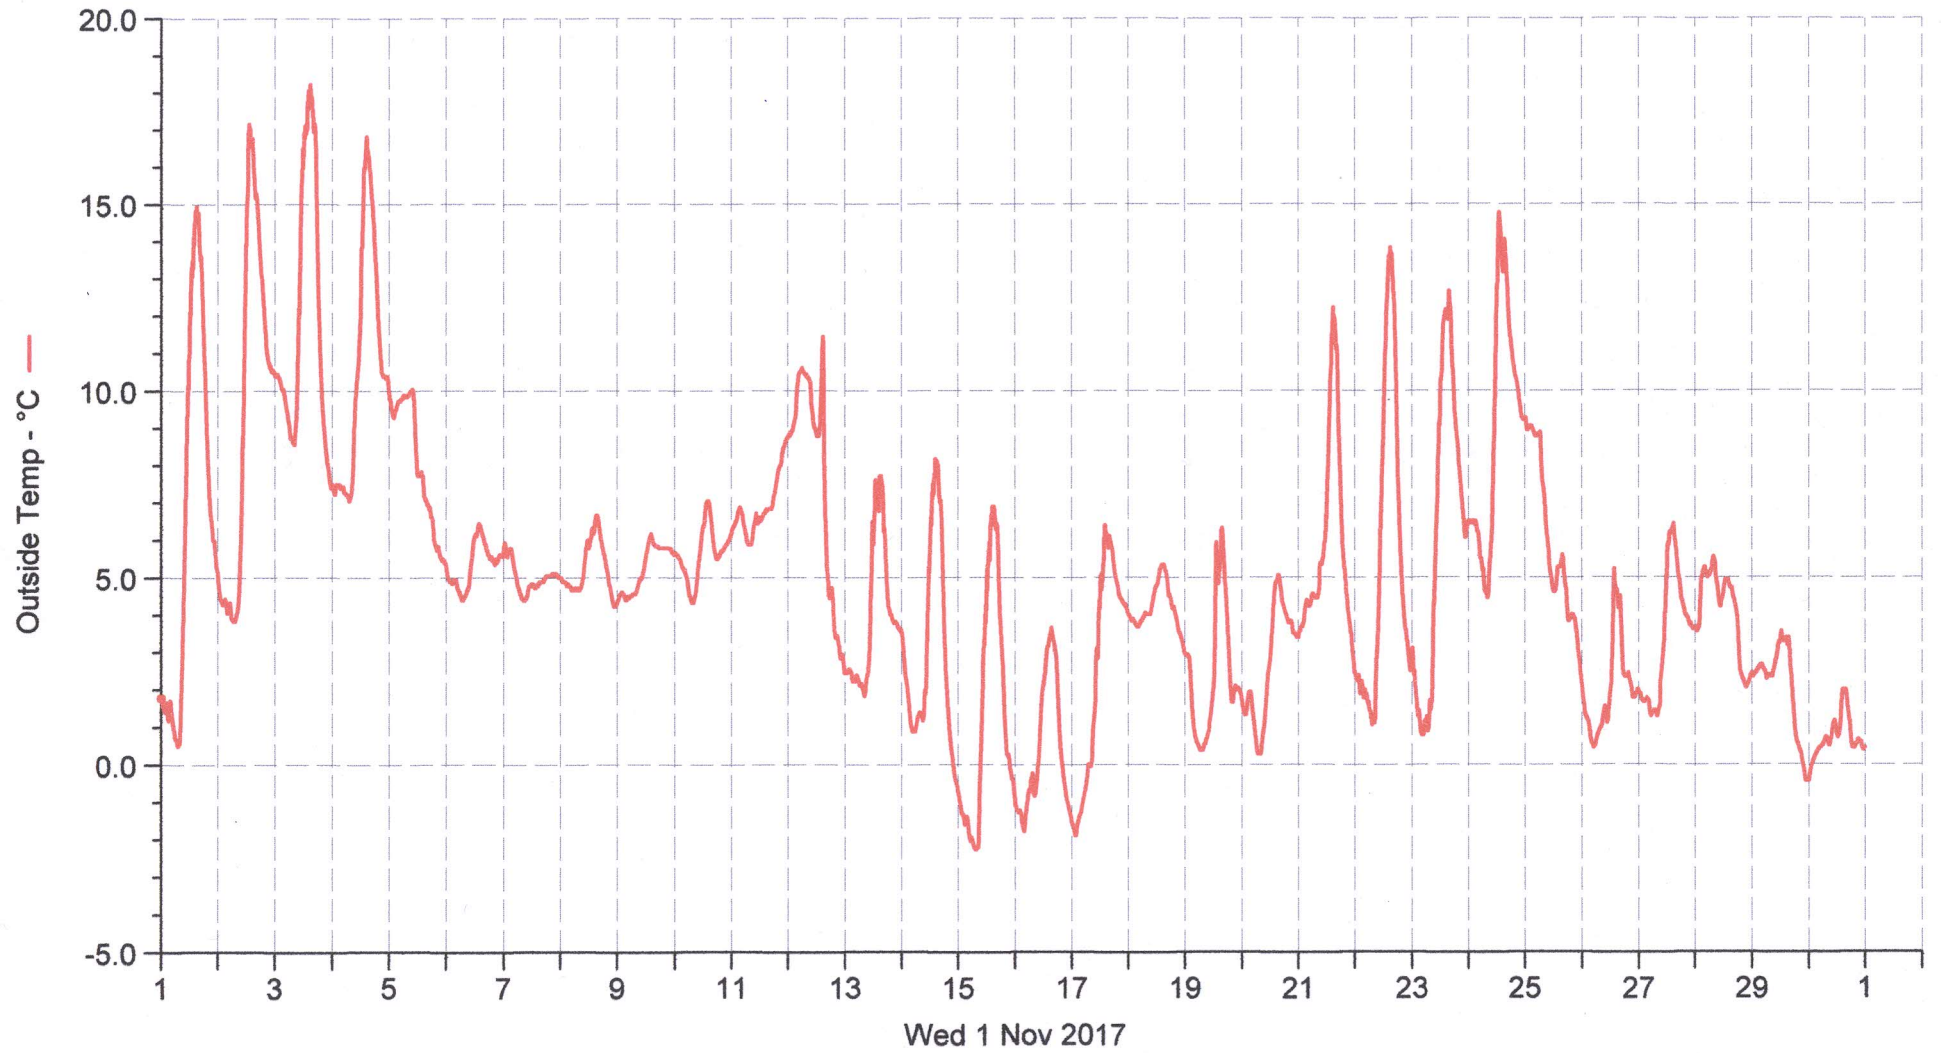

Wetterstation (A) Schulstrasse

■ Outside Temp