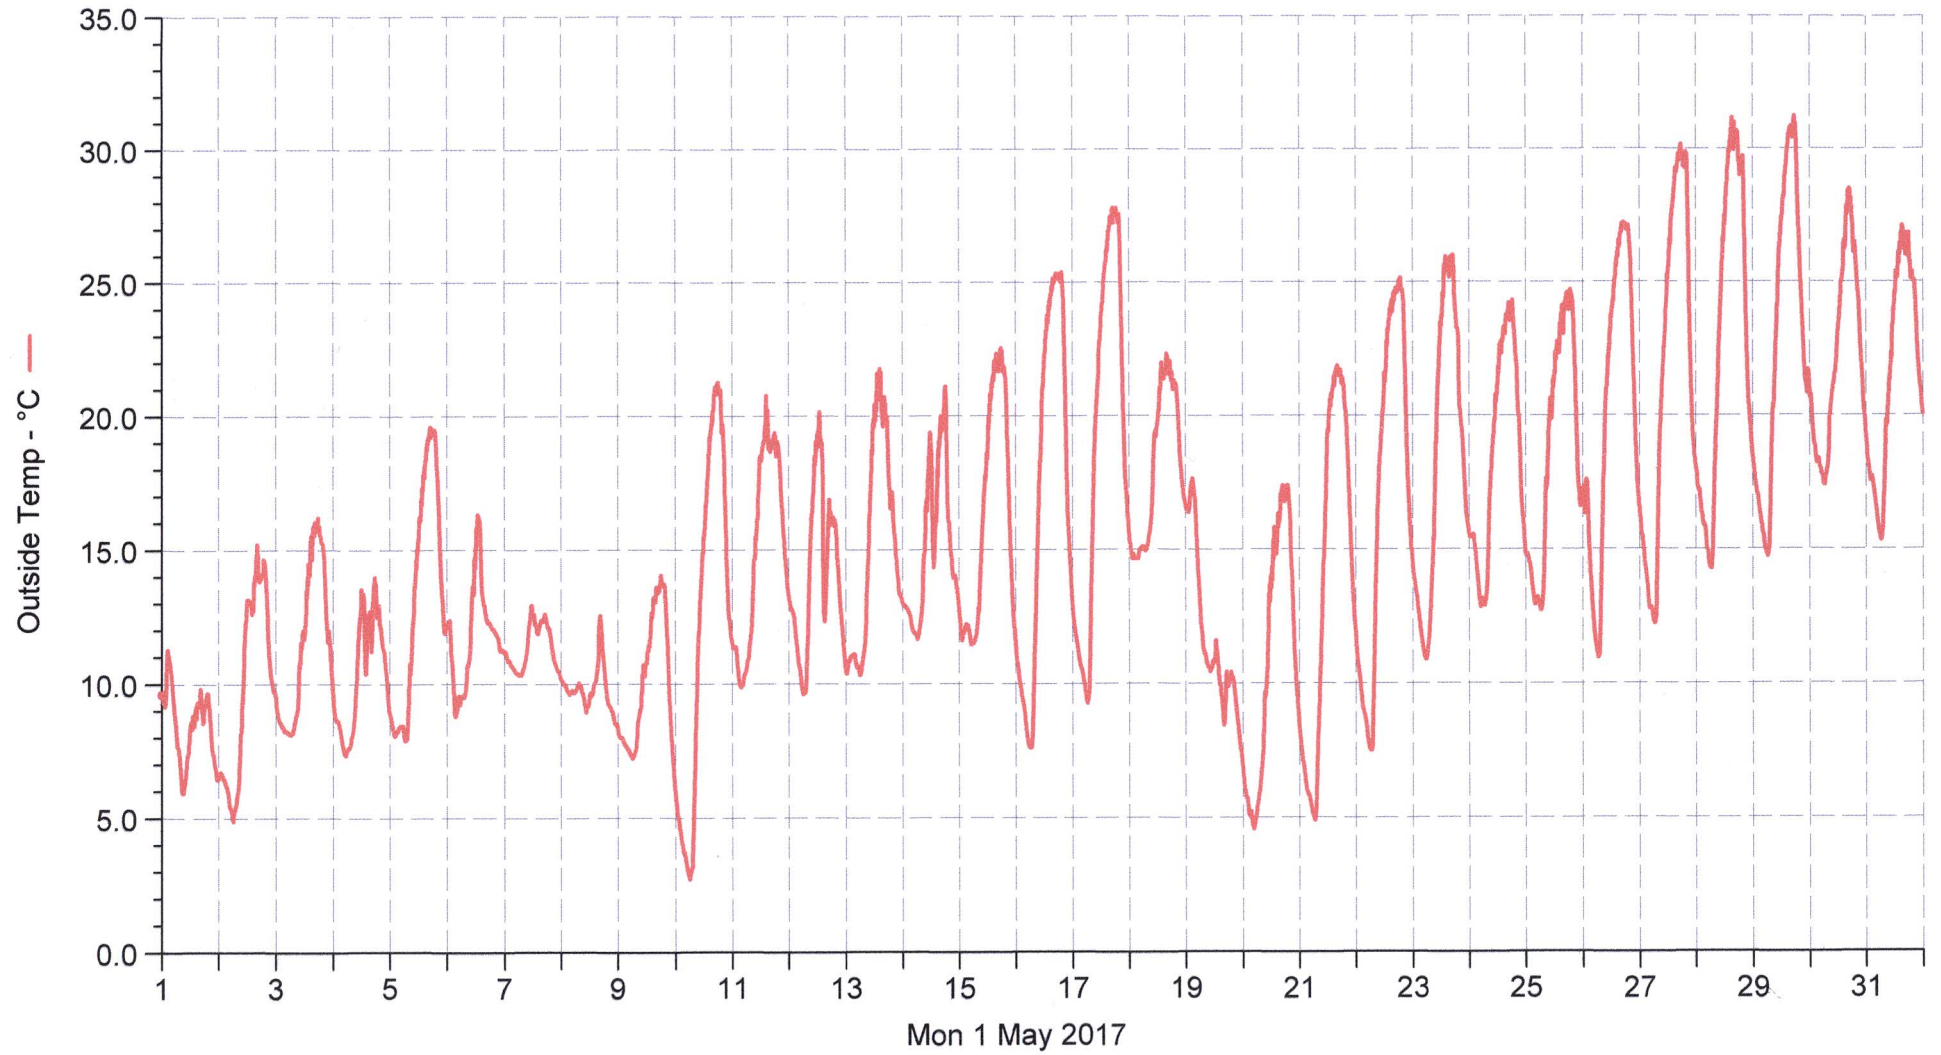

Wetterstation (B) Hauptstrasse

■ Outside Temp