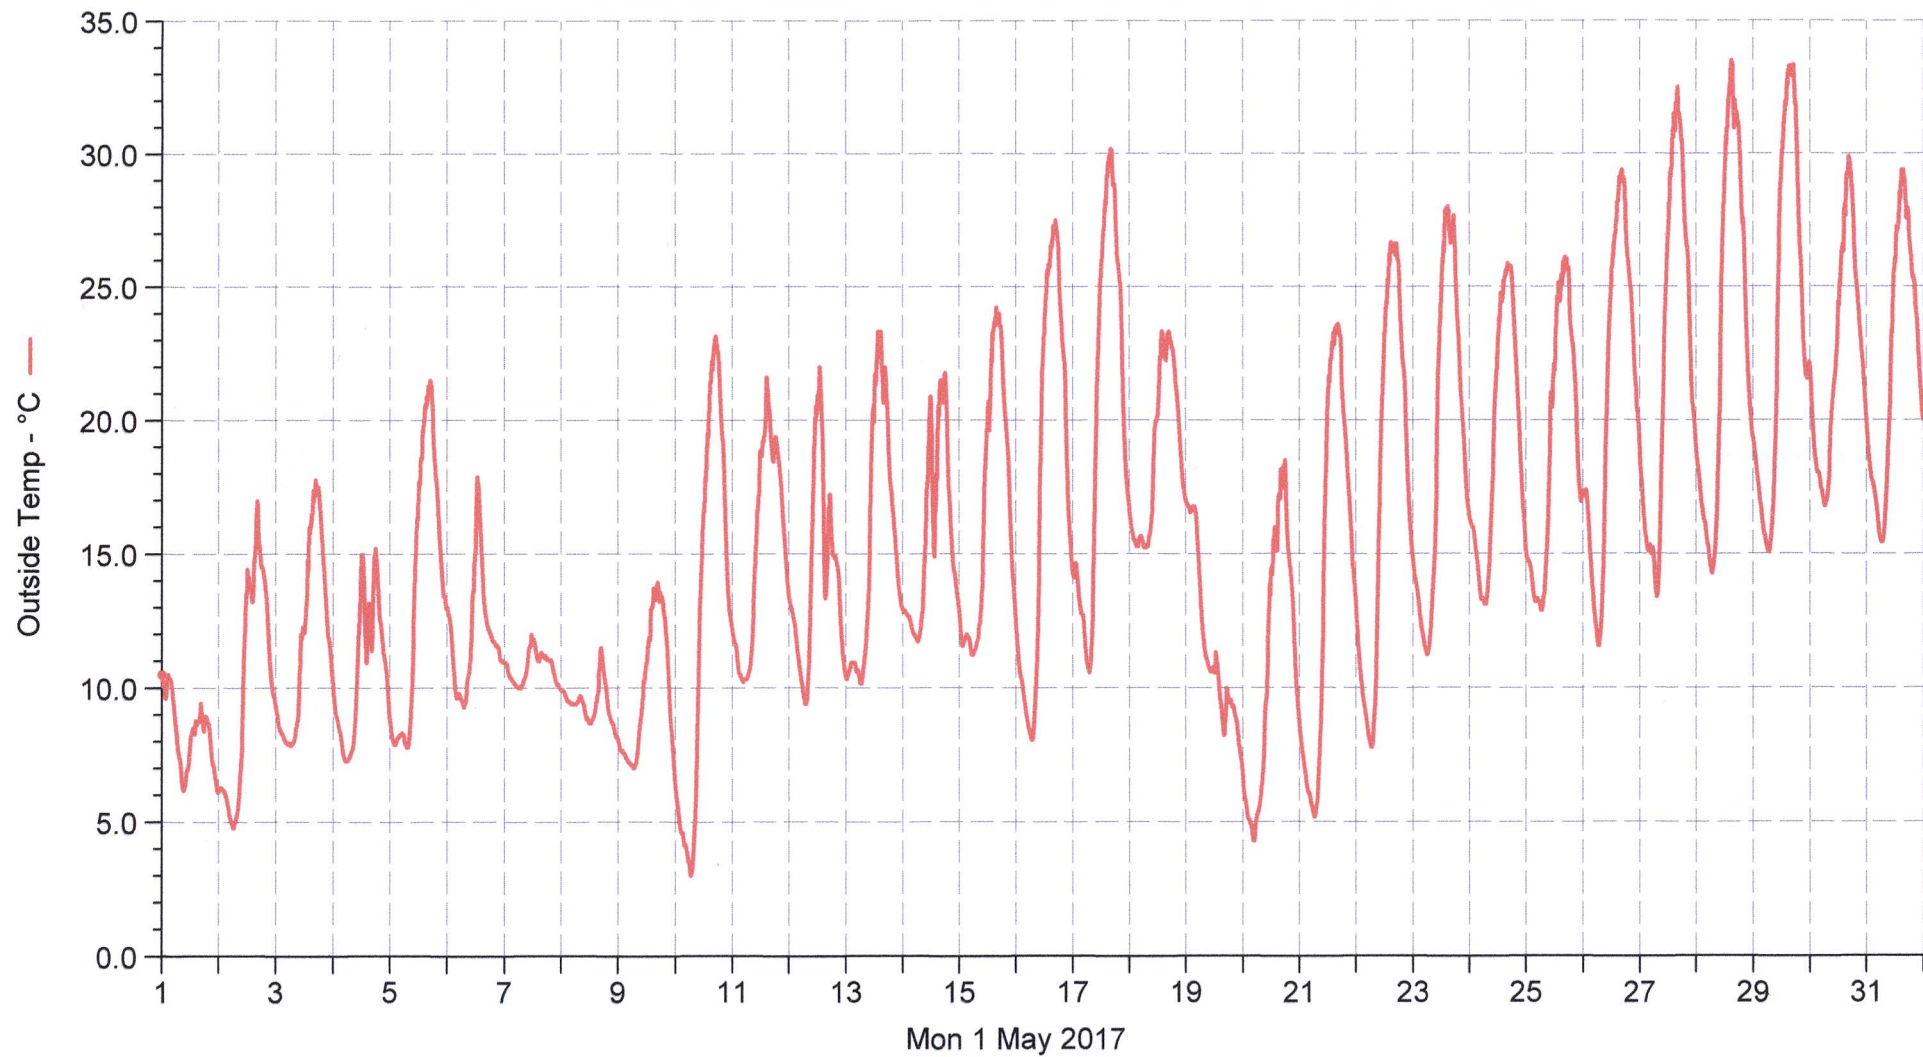

Wetterstation (A) Schulstrasse

■ Outside Temp