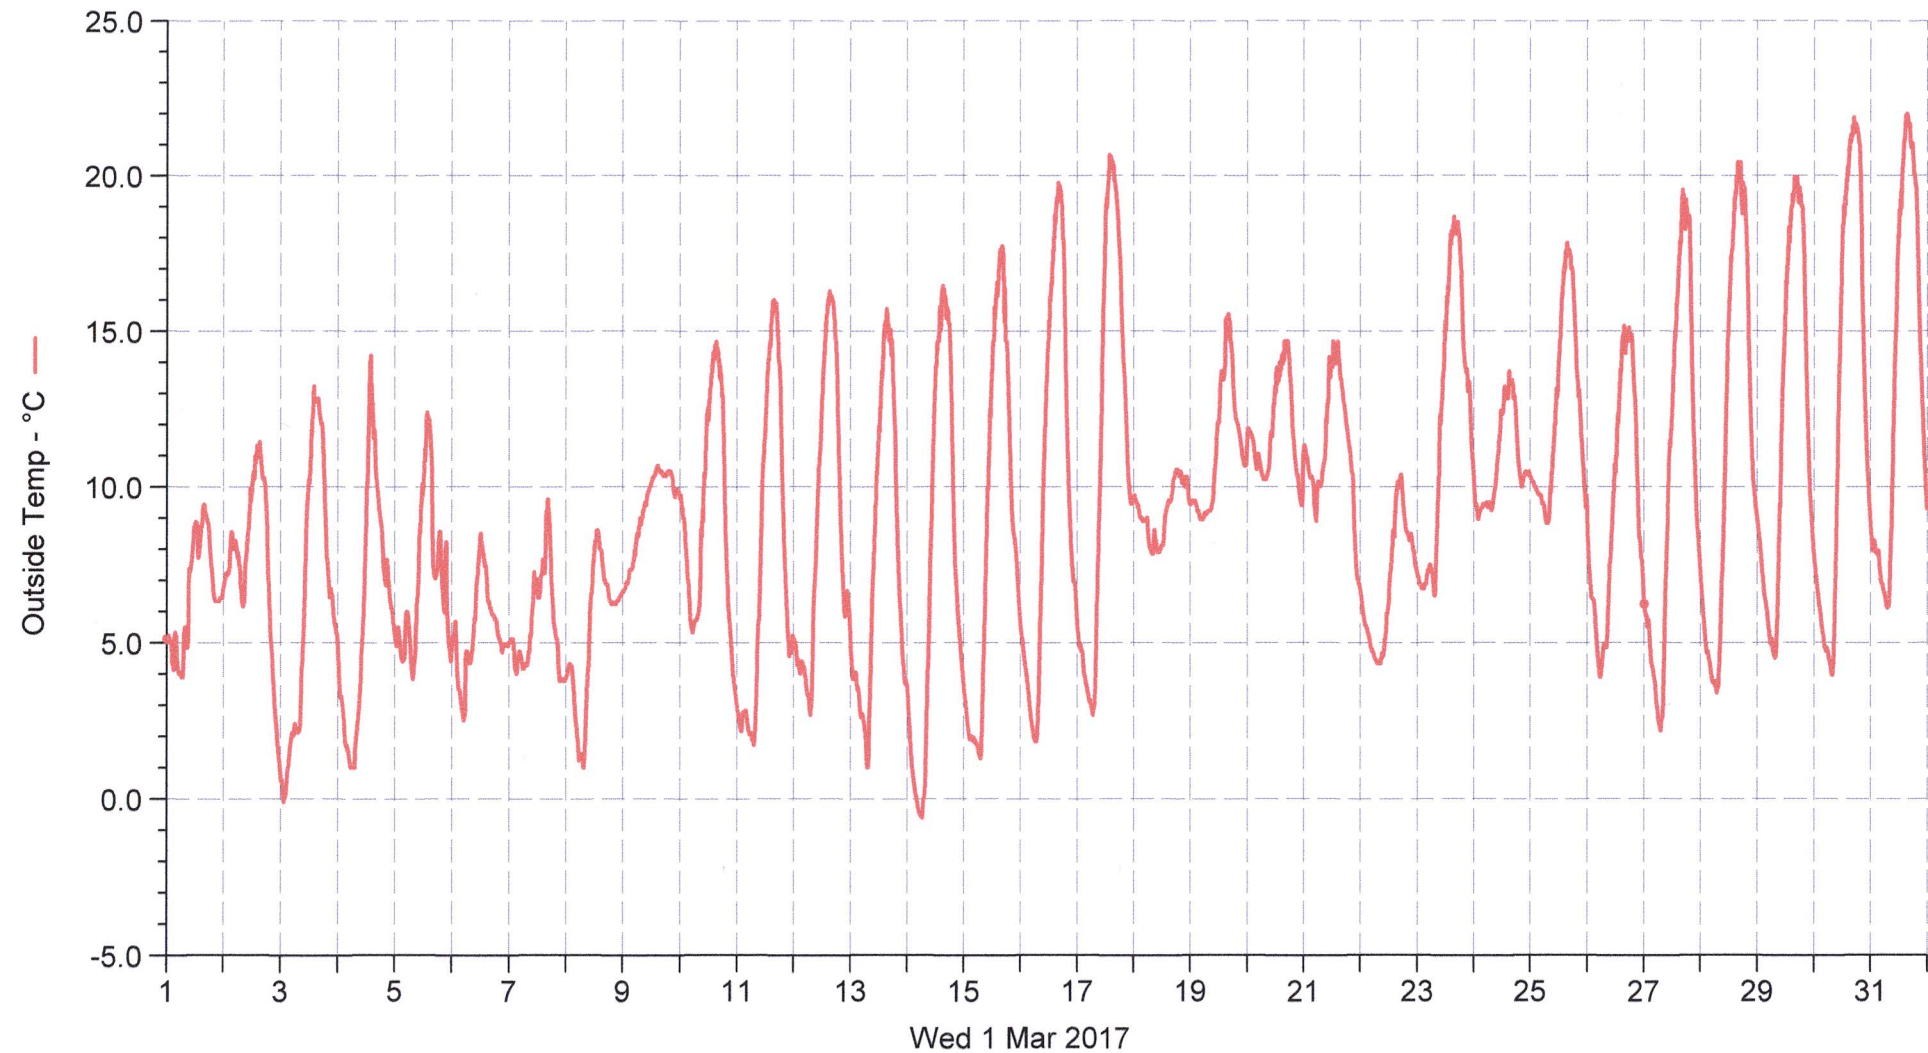

Wetterstation (B) Hauptstrasse

■ Outside Temp