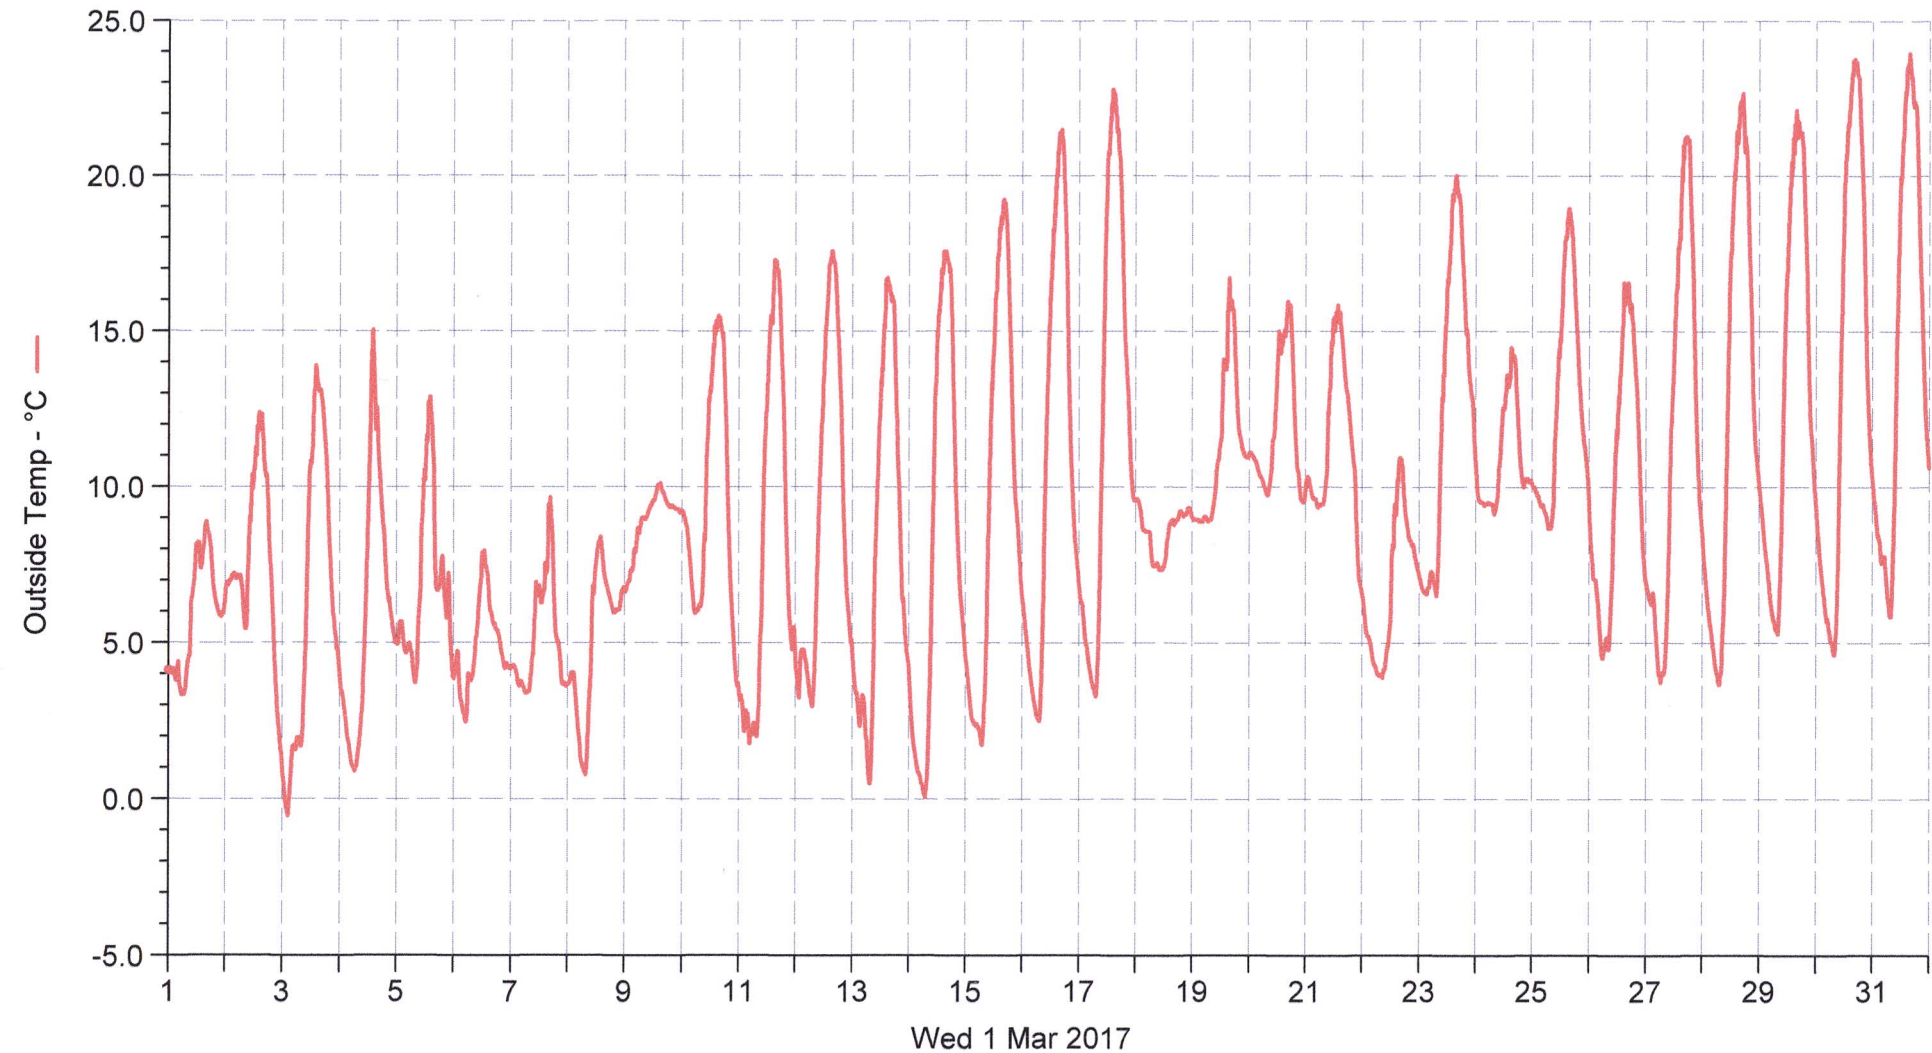

Wetterstation (A) Schulstrasse

■ Outside Temp