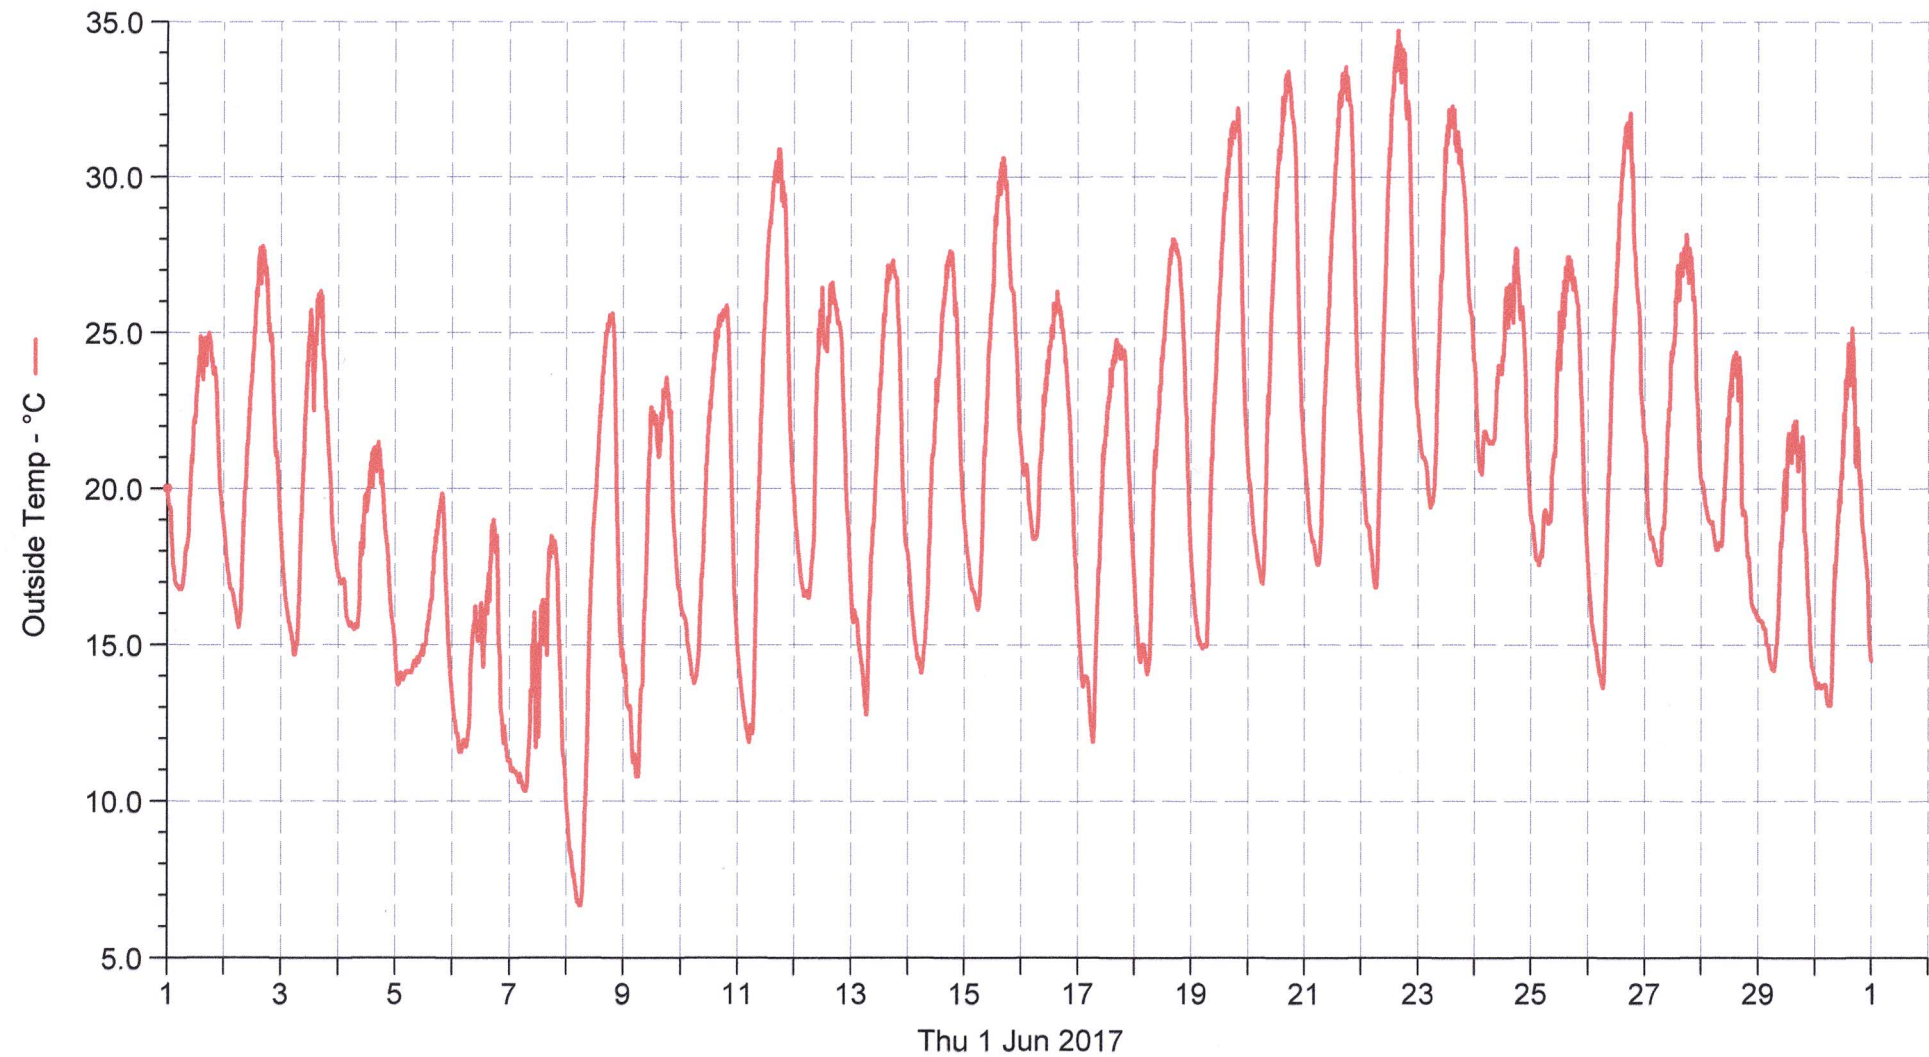

Wetterstation (B) Hauptstrasse

■ Outside Temp