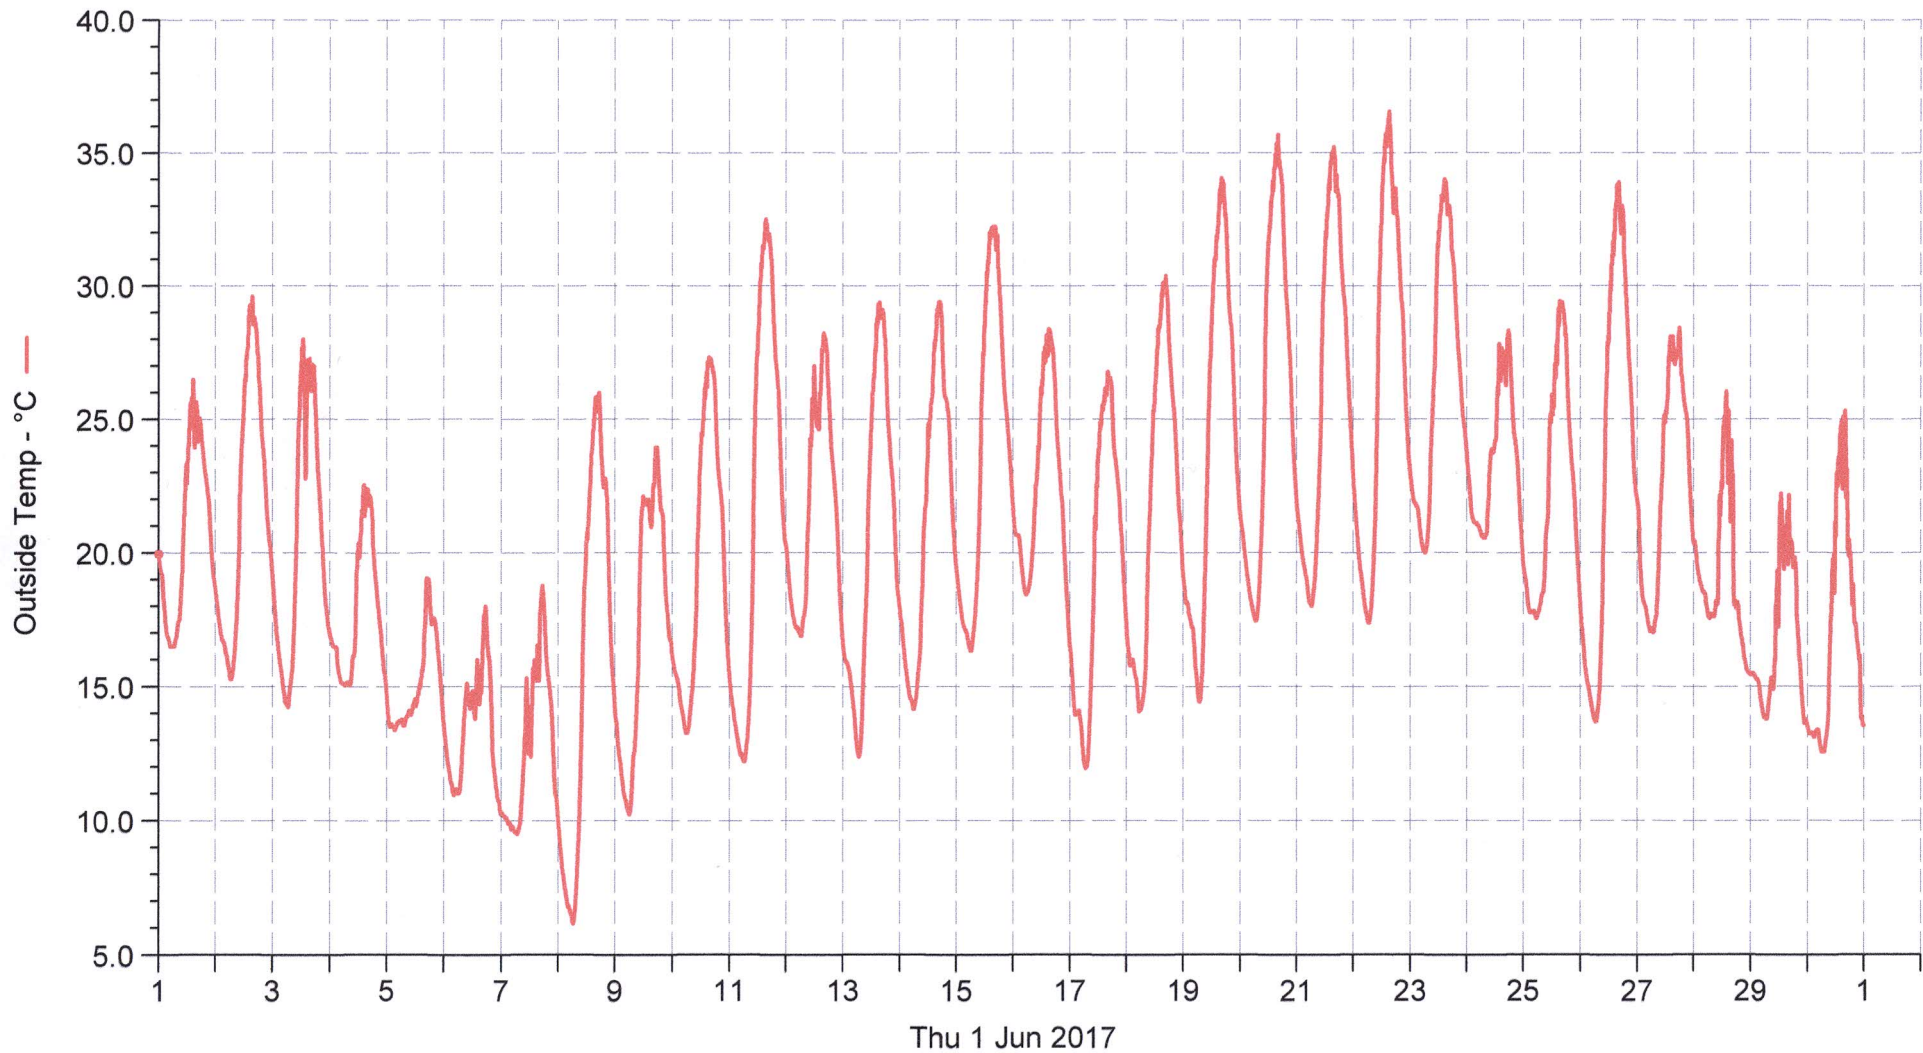

Wetterstation (A) Schulstrasse

Outside Temp