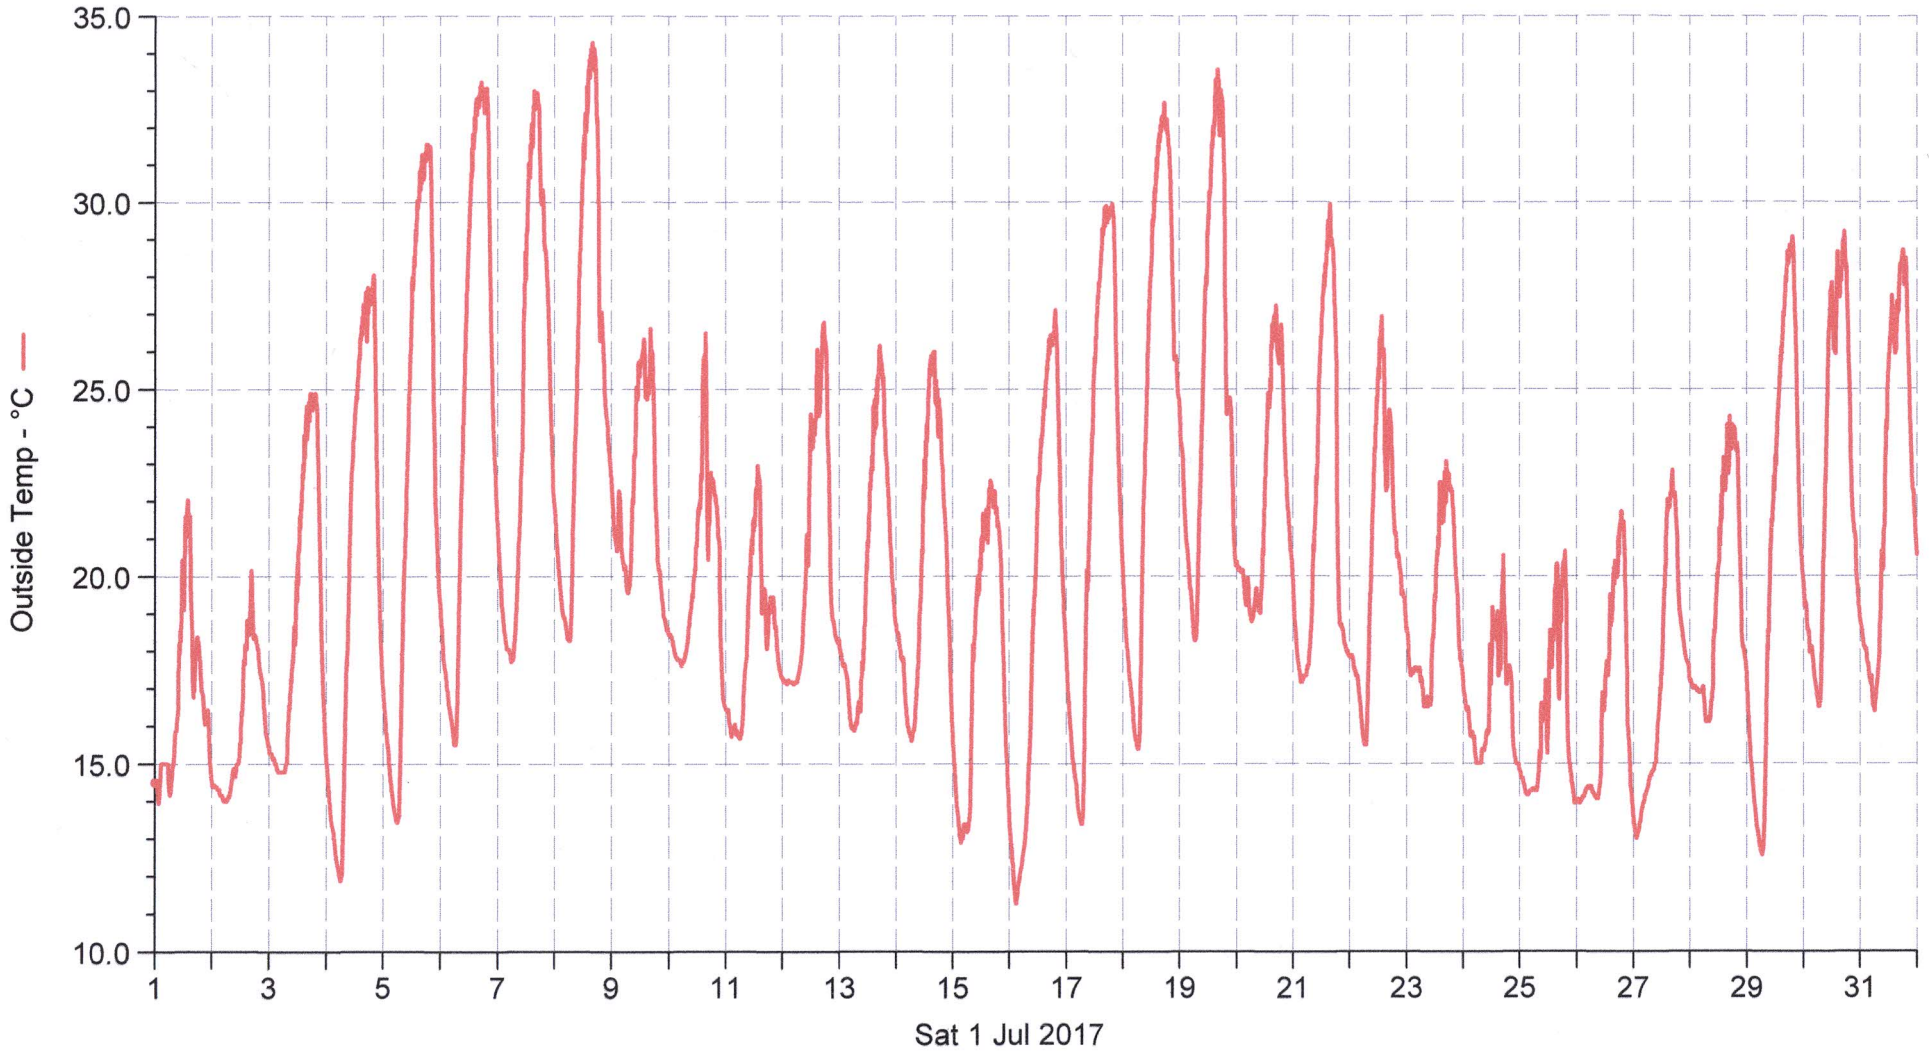

Wetterstation (B) Hauptstrasse

■ Outside Temp