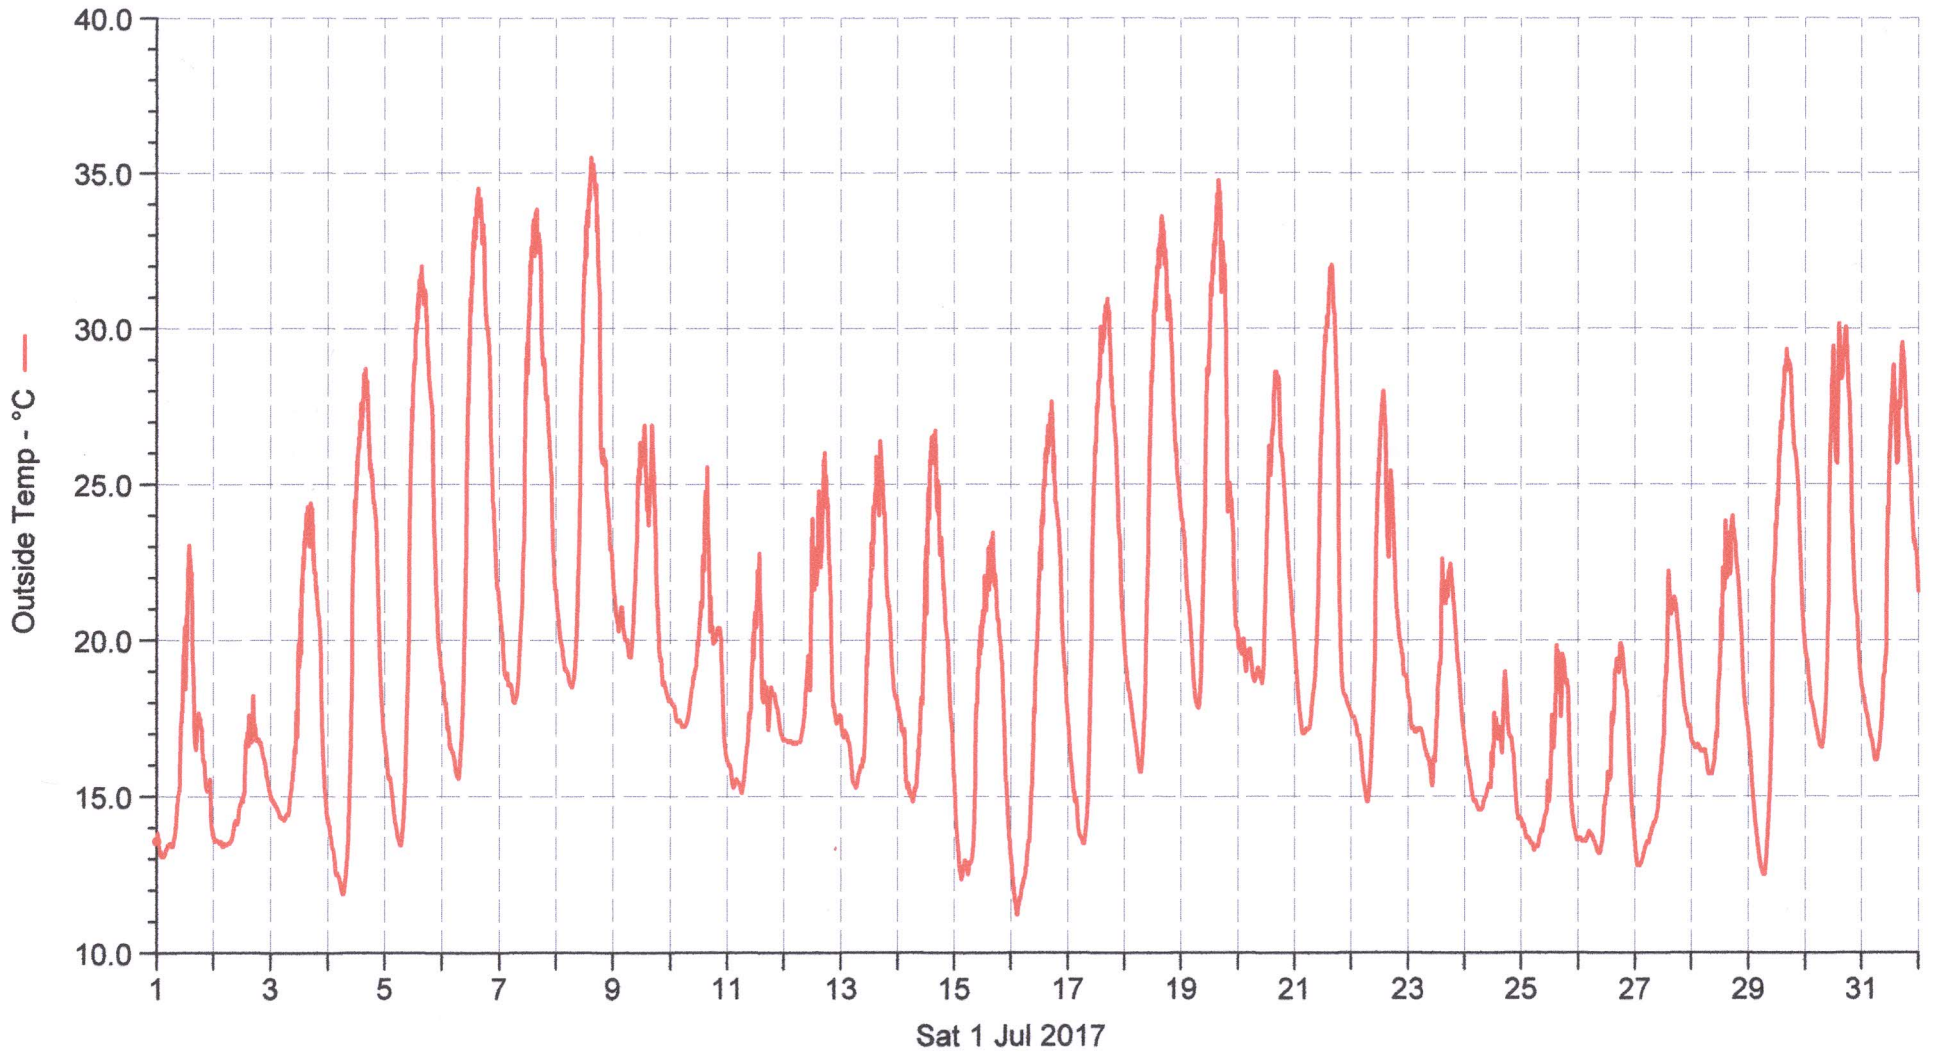

Wetterstation (A) Schulstrasse

■ Outside Temp