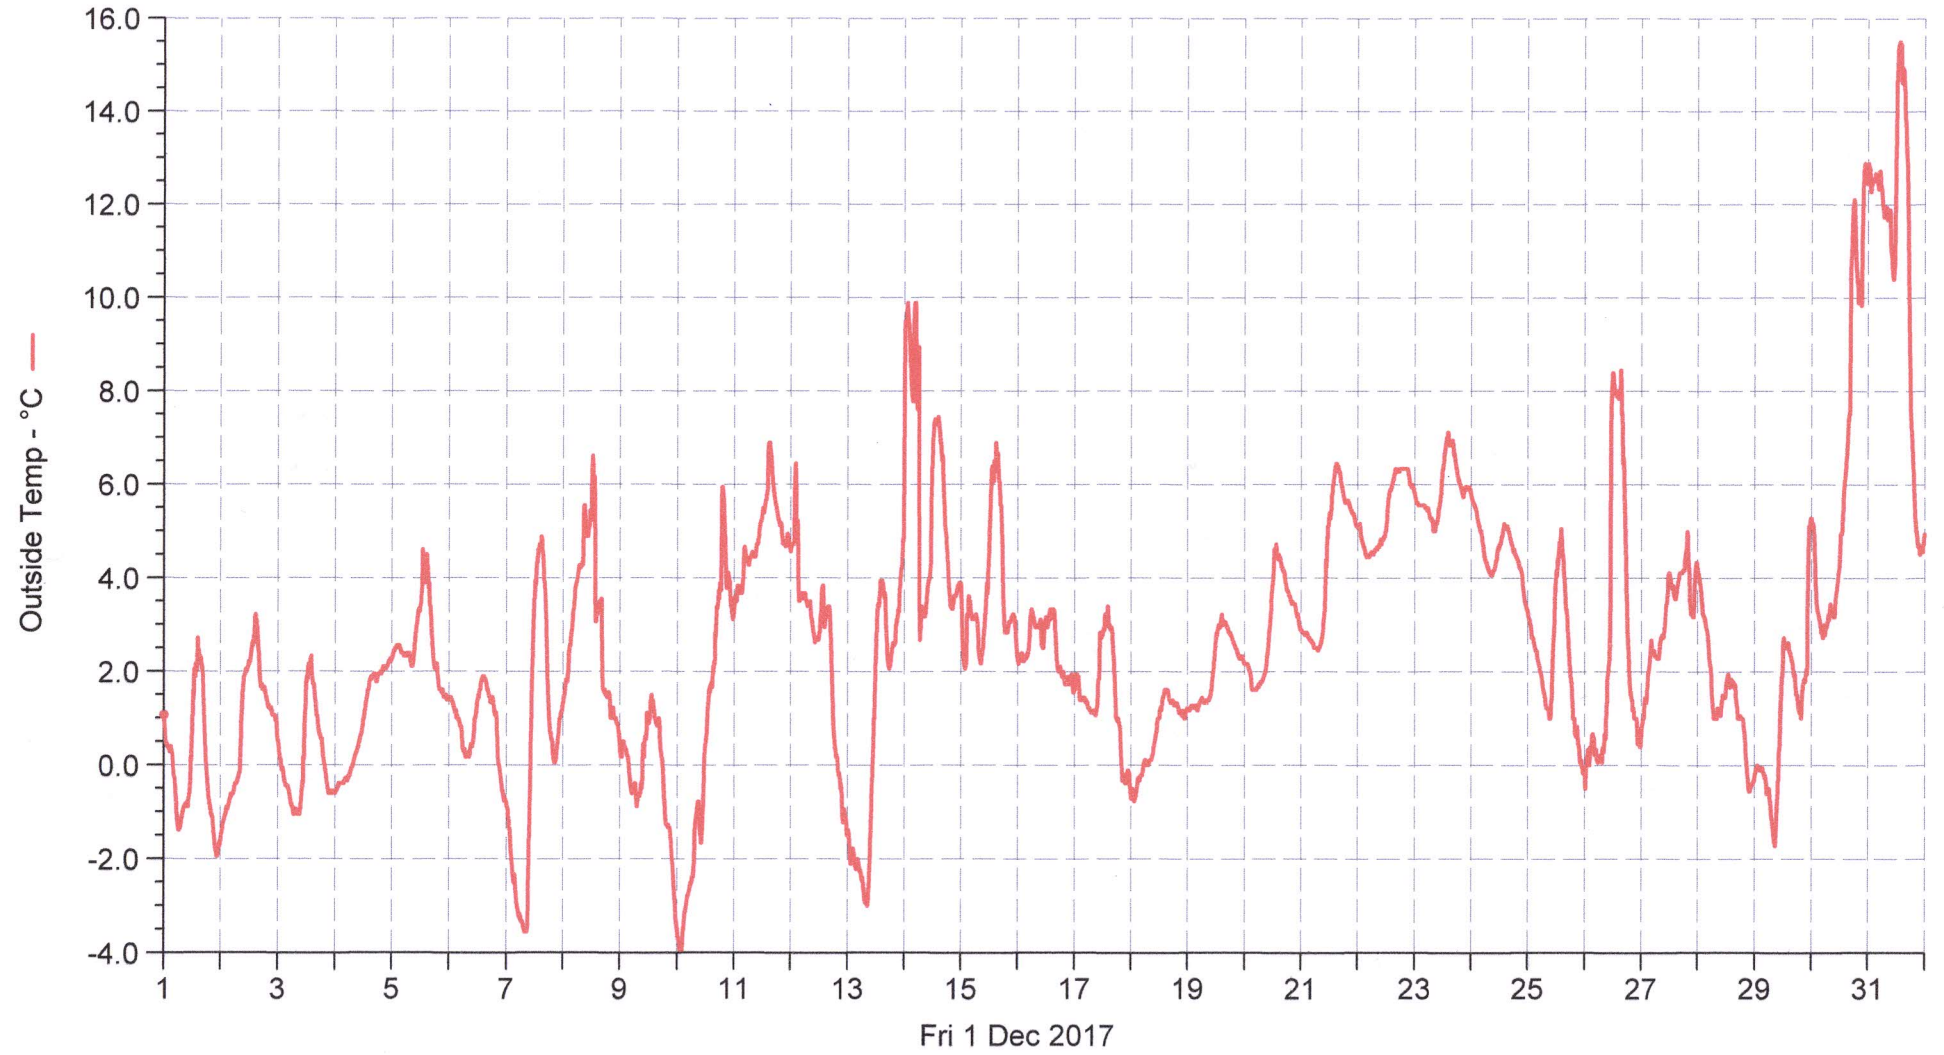

Wetterstation (B) Hauptstrasse

■ Outside Temp