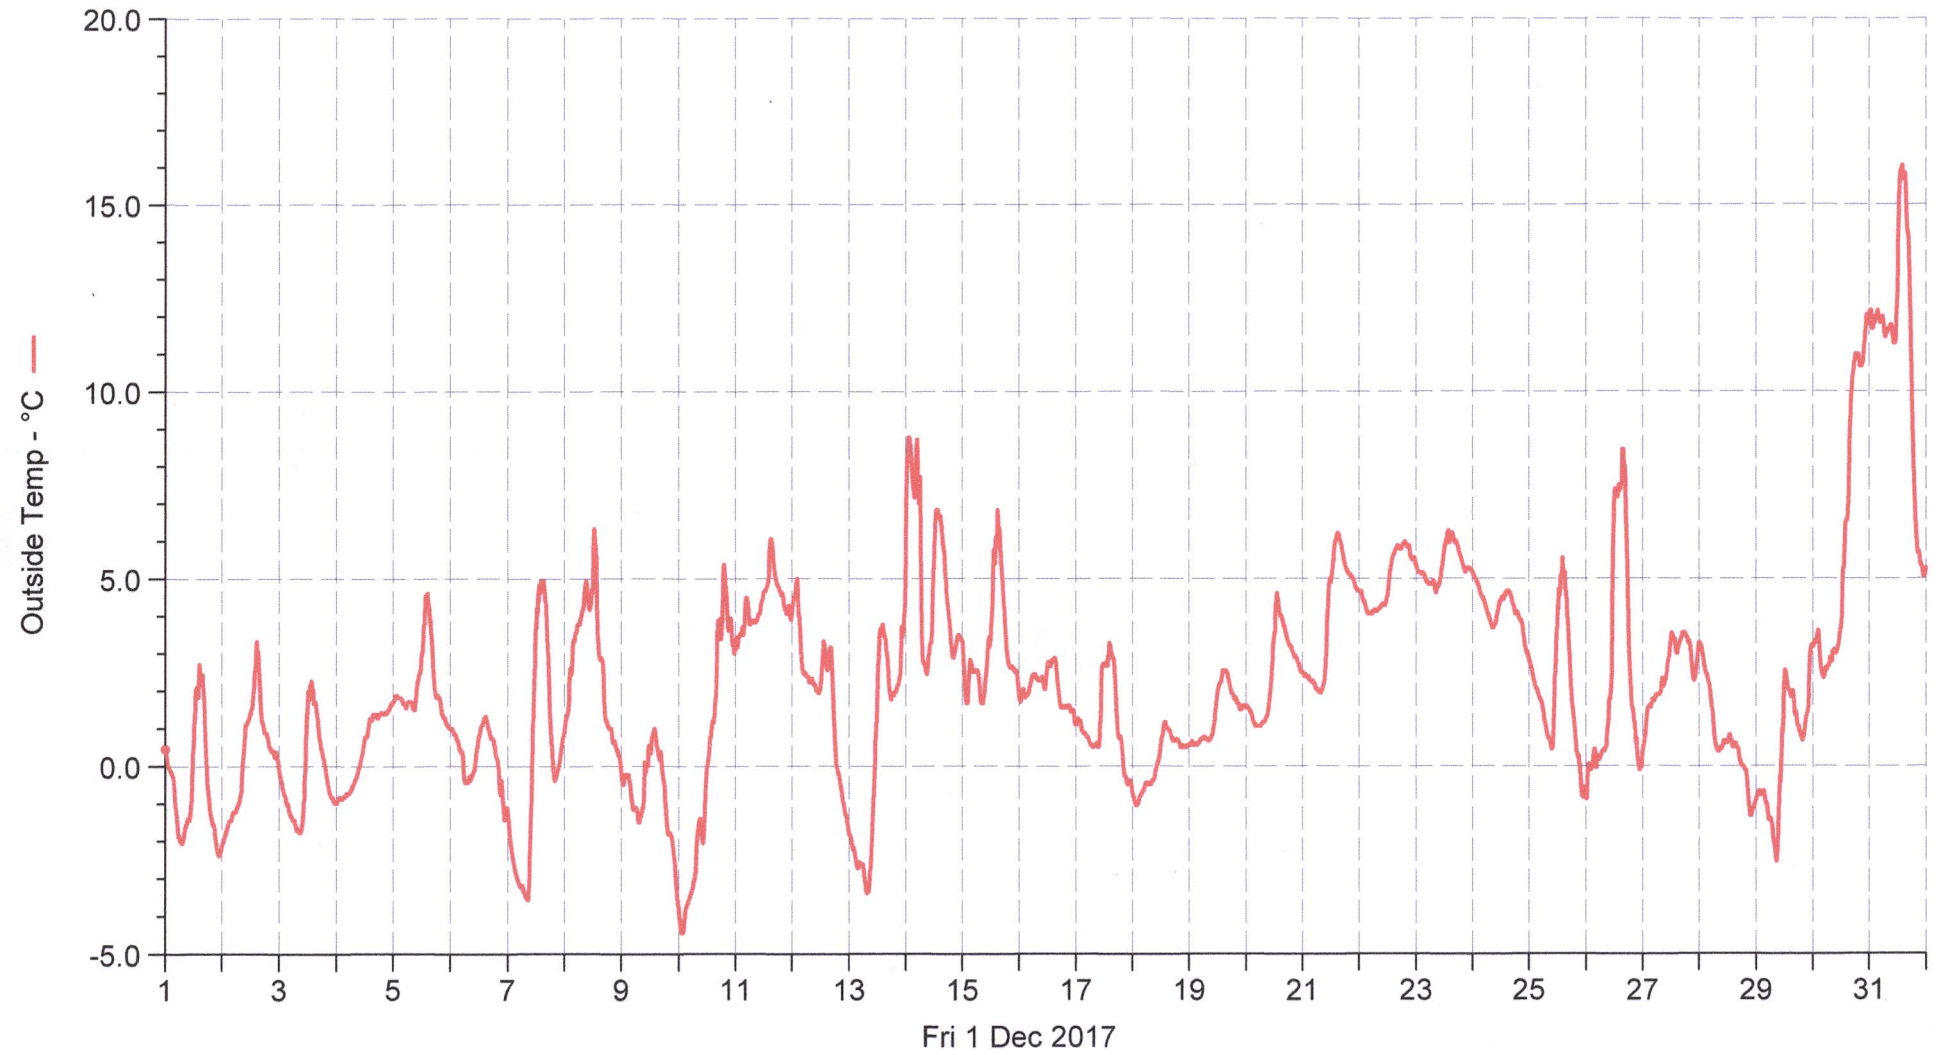

Wetterstation (A) Schulstrasse

■ Outside Temp