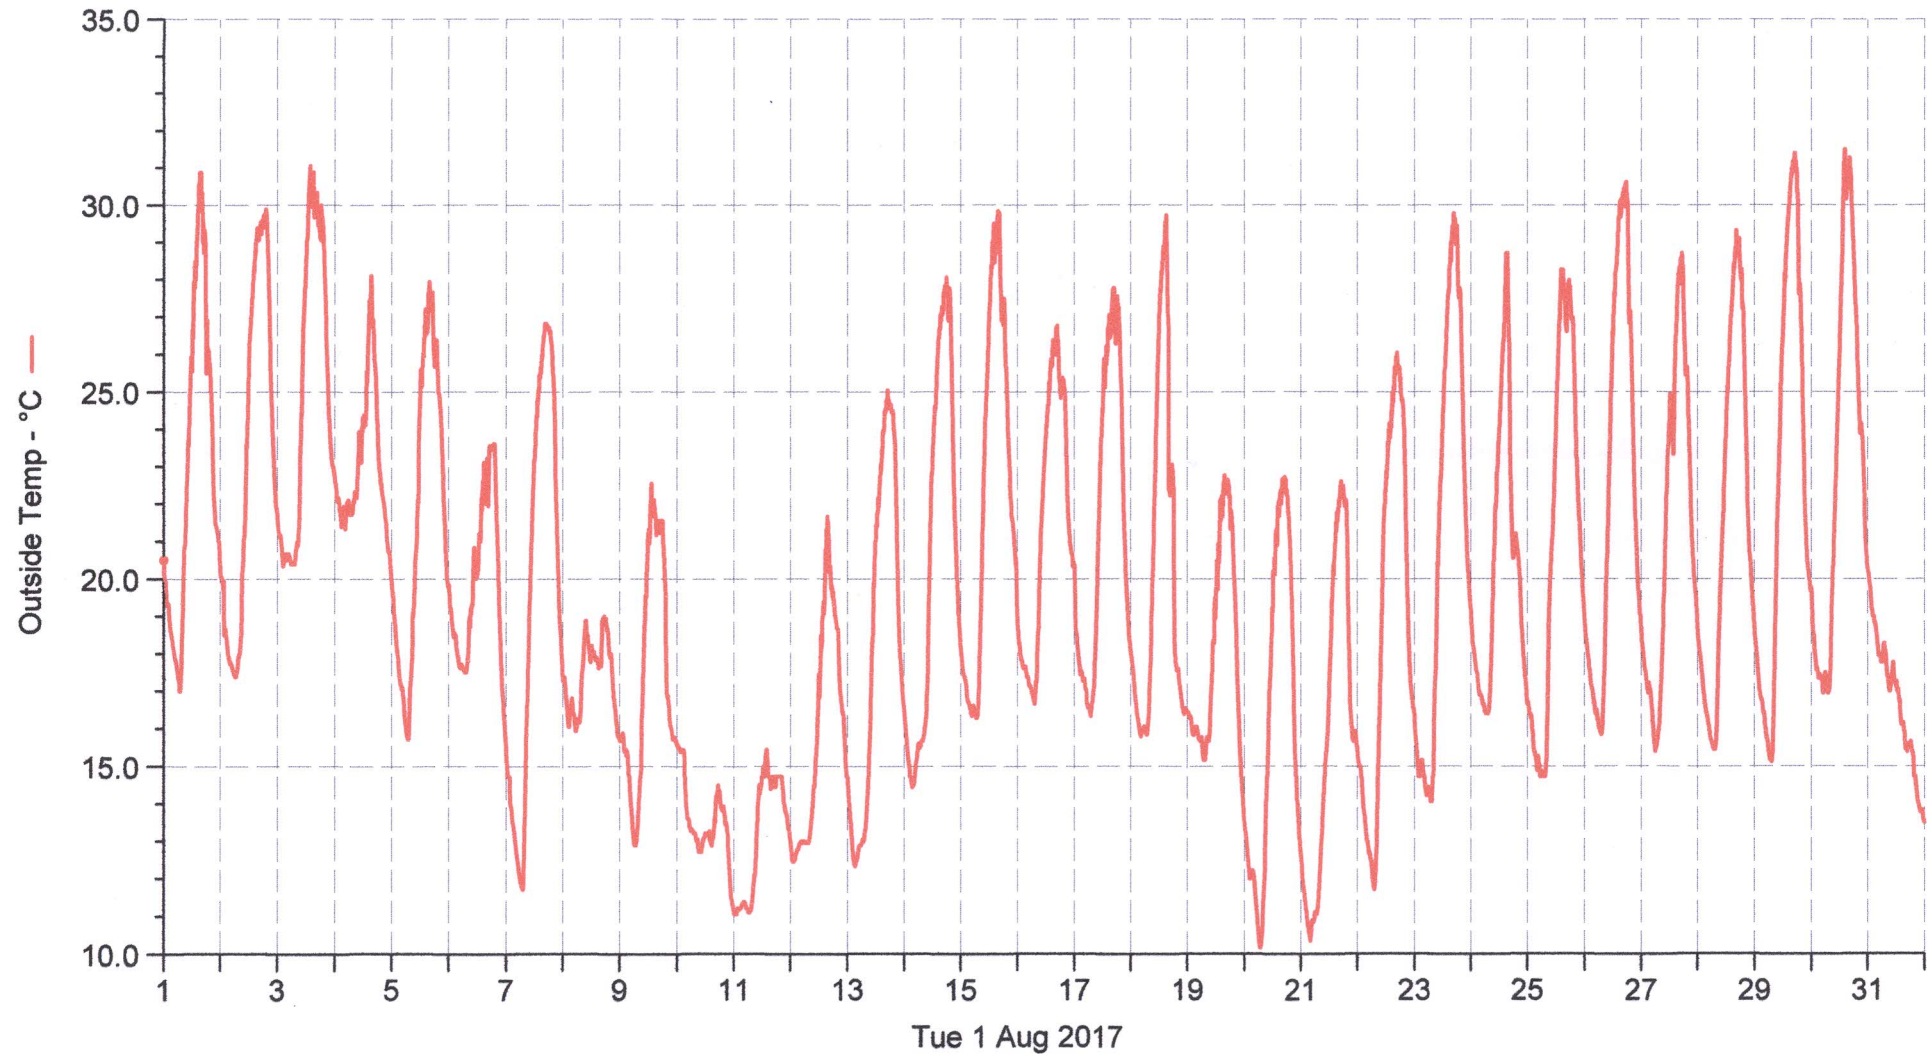

Wetterstation (B) Hauptstrasse

■ Outside Temp