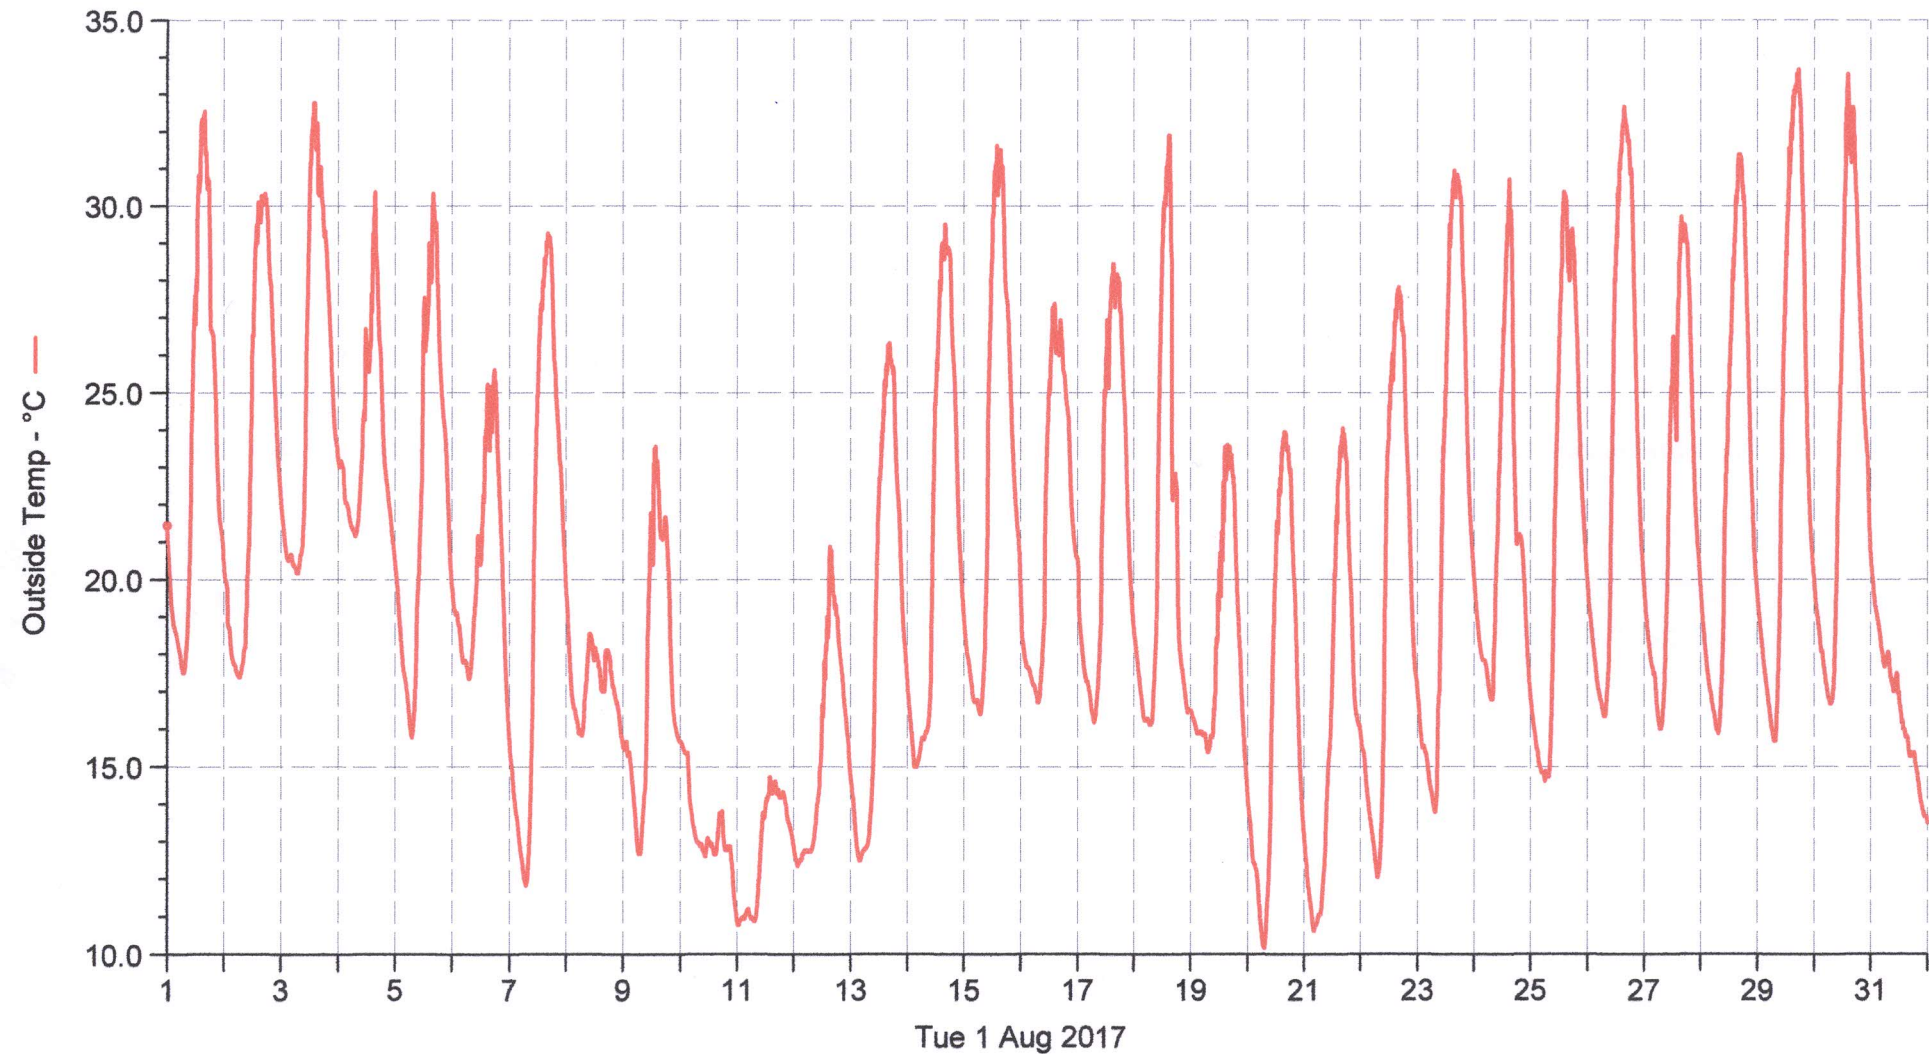

Wetterstation (A) Schulstrasse

■ Outside Temp