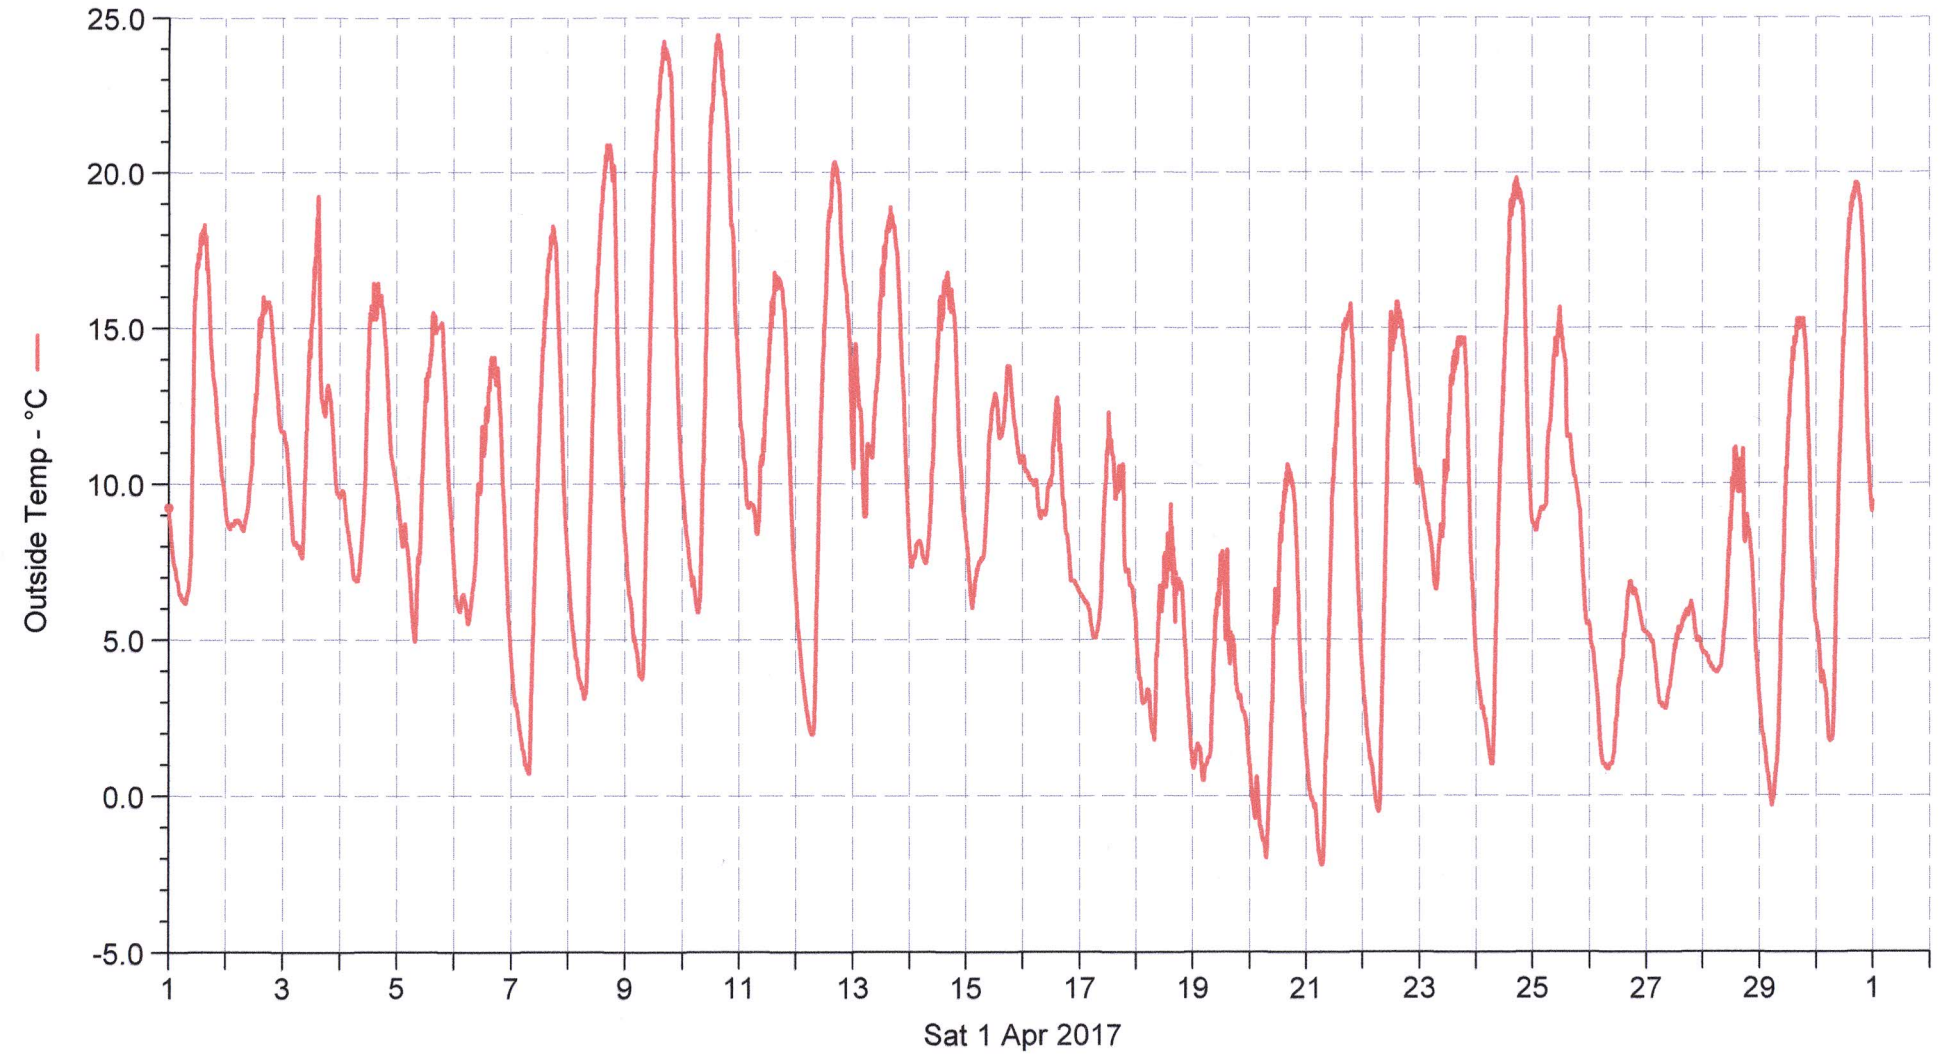

Wetterstation (B) Hauptstrasse

■ Outside Temp