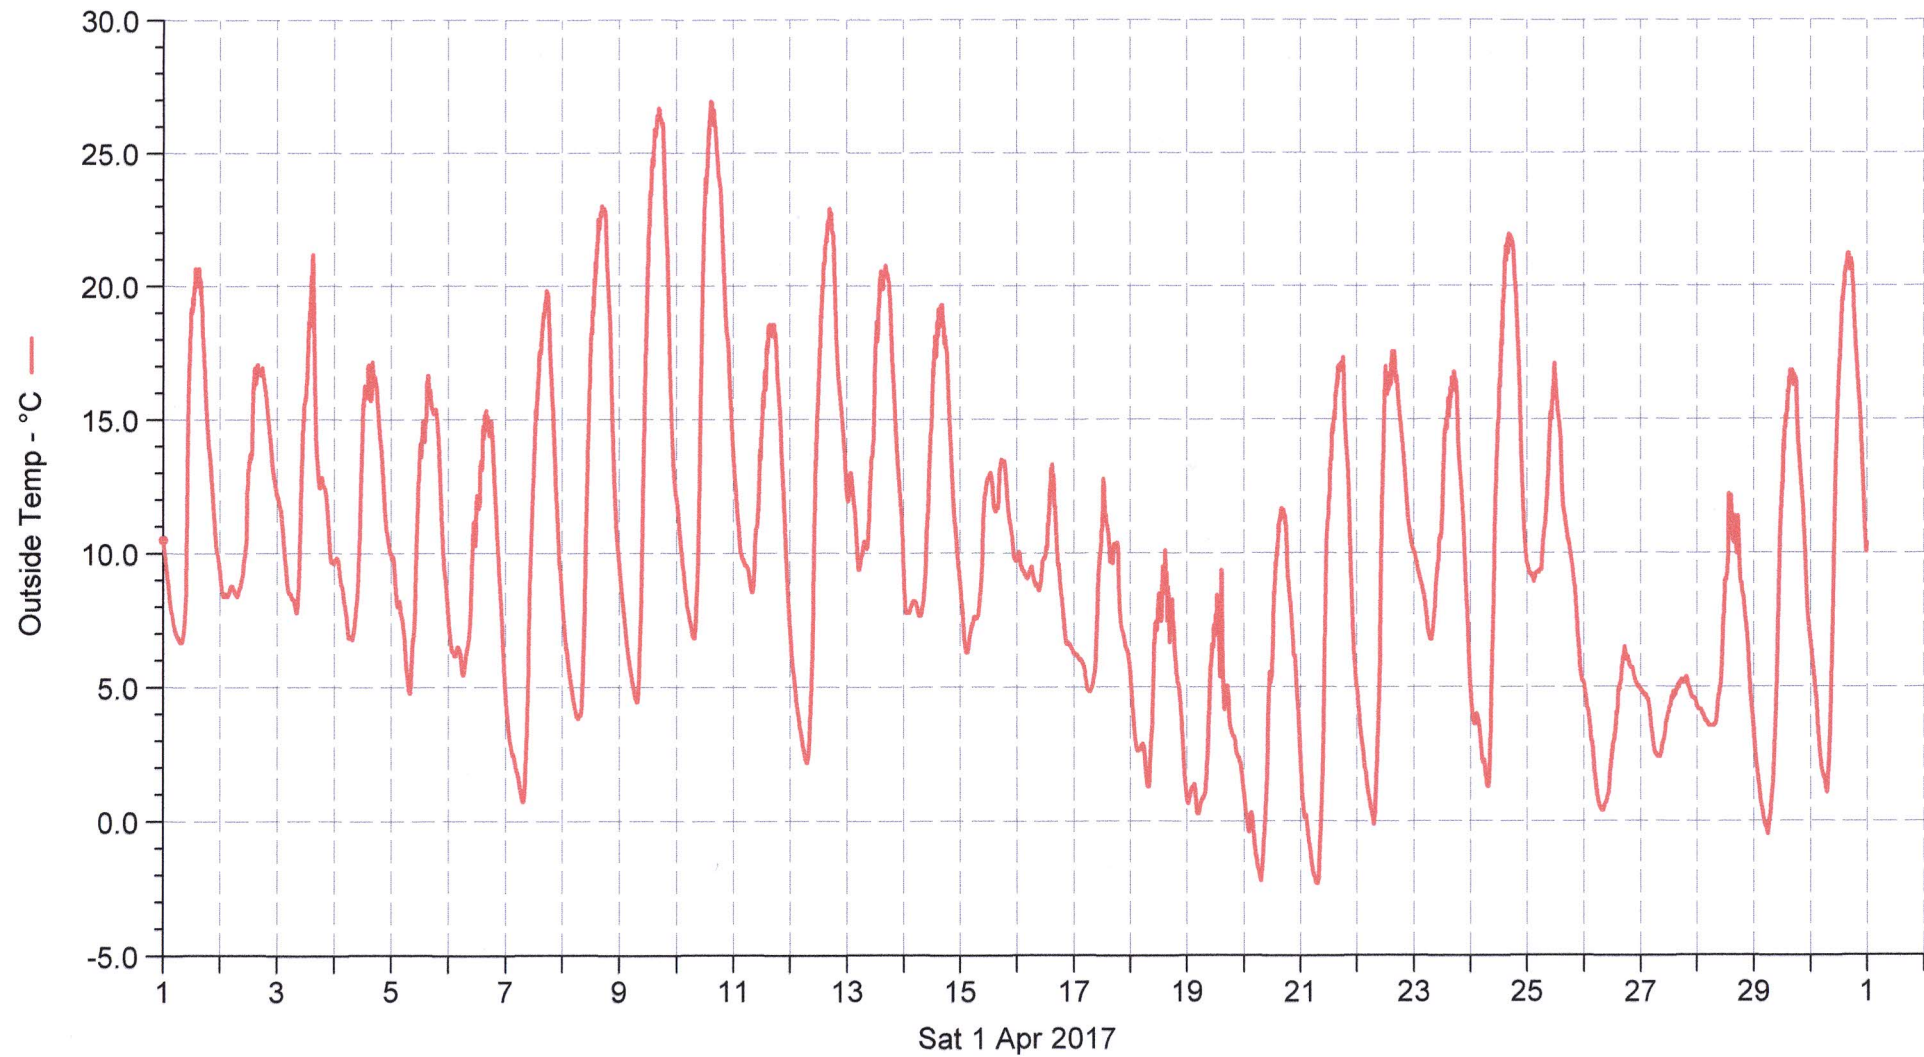

# Wetterstation (A) Schulstrasse

■ Outside Temp