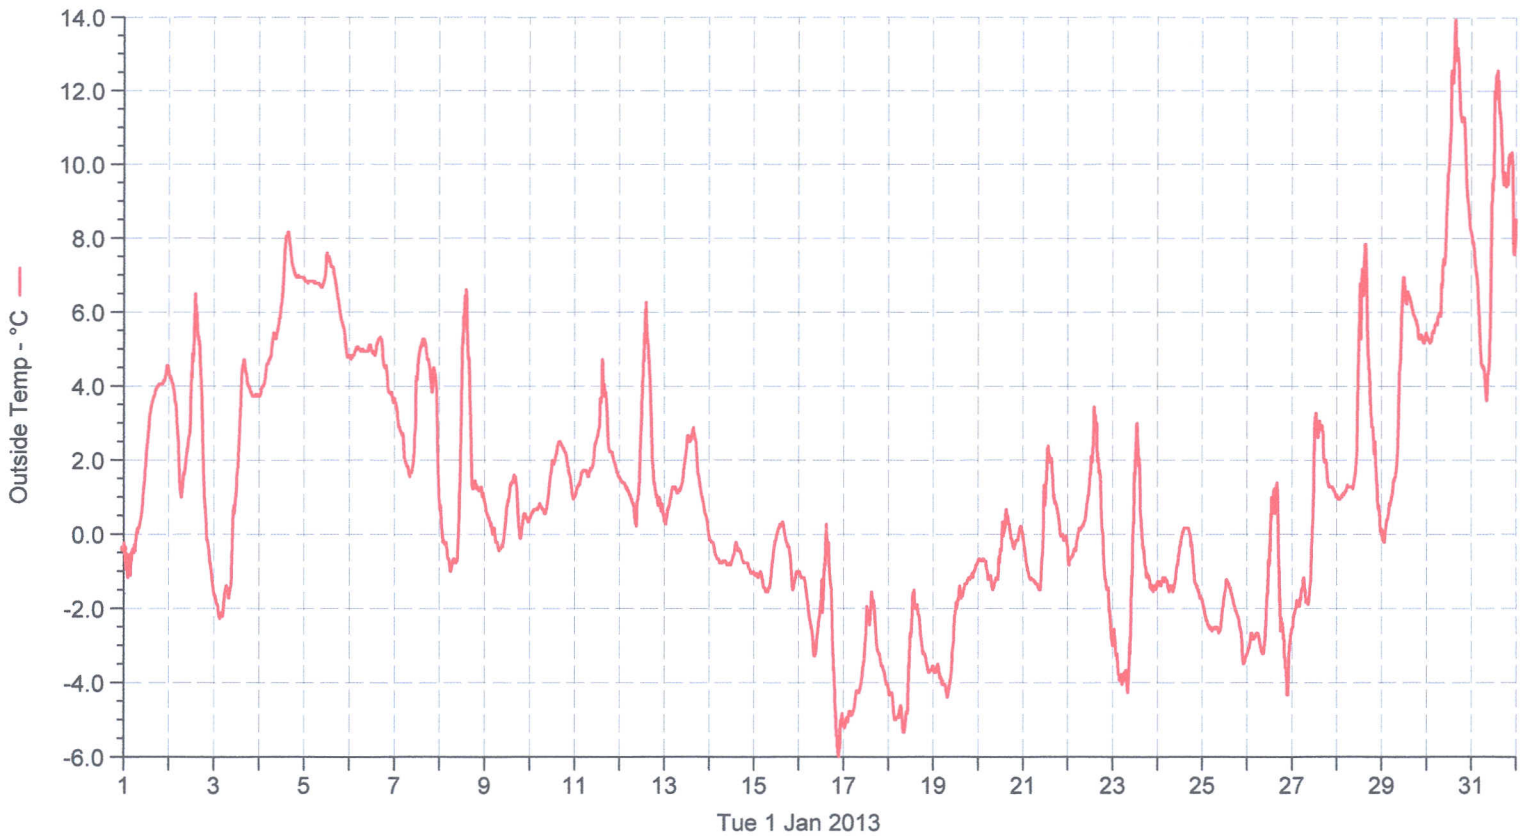

Wetterstation (A) Schulstrasse

■ Outside Temp